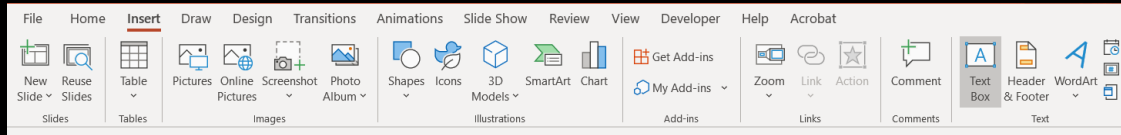

Facebook Full Banner view – Maintain main graphics within this line to best work on desktop view

TO ADD YOUR OWN IMAGE:

1. Delete image on slide
  2. Click the image icon to insert your image
2. Best image option: 851 (8.86) x 360 (3.75) jpg / png

TO SAVE AS AN IMAGE FOR FACEBOOK:

1. Click on the File tab
2. Click Save as
3. From the File Type list, choose one of the following options:

JPEG File Interchange Format (*.jpg)
PNG Portable Network Graphics Format (*.png)
TIFF Tag Image File Format (*.tif)

←
Grey area is where text must fit to ensure best results.

Copy and paste squares onto your slide to make sure your graphics look great. Don't forget to delete the squares before saving.

Facebook Mobile view – Maintain main graphics & text within this line to best work on mobile view