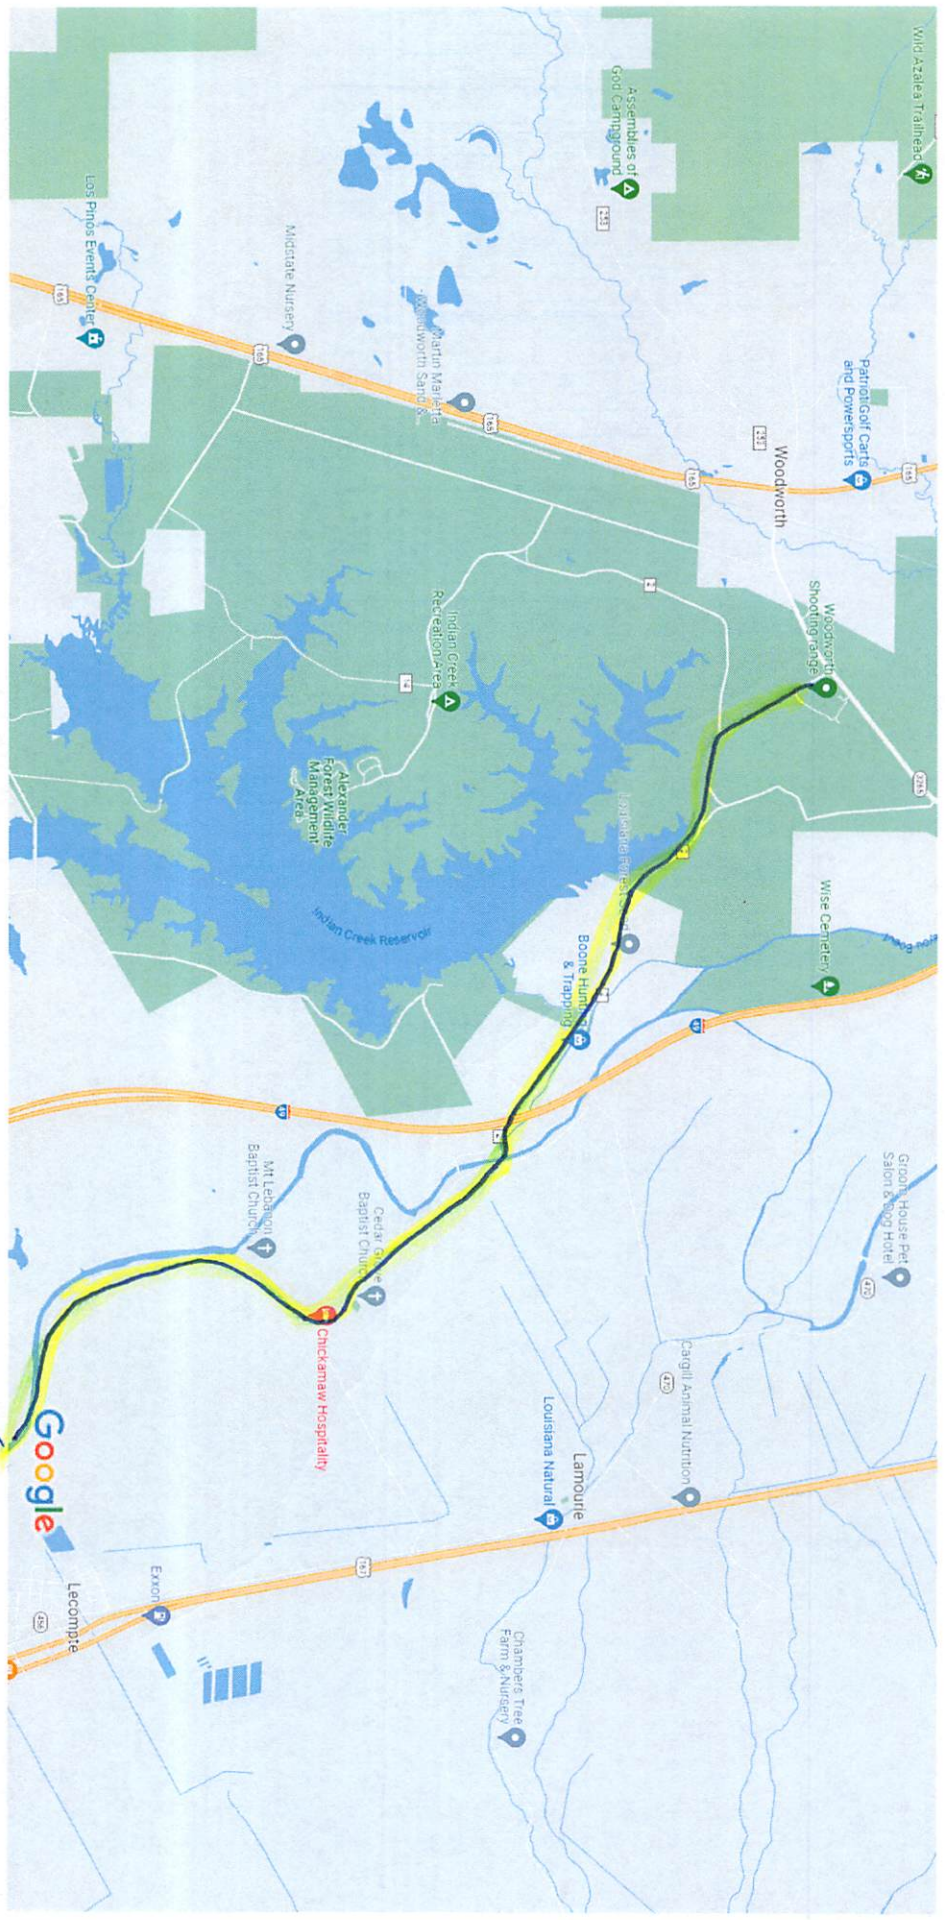

Google Maps Alexandria, LA 71301

25K Road race

25K  
Turnaround

Race Time  
One hour after last  
10K rider comes in  
Approx 10:15

# 5 & 10K Time Trials

Map data ©2023 1000 ft

5 & 10K out and back

## Race Times

5K	8:00am
10K	30 minutes after LAST rider in from 5K
	approx 8:45 am