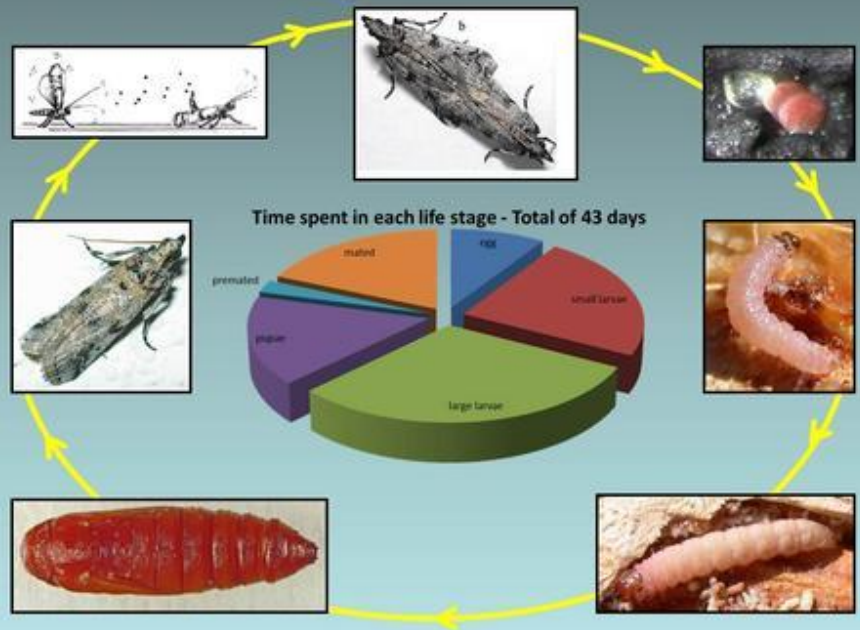

# Mass trapping Navel orangeworm, *Amyelois transitella*, in almond and pistachio orchards

Elizabeth A Boyd and Justin E. Nay

Para-padrazolli et al.