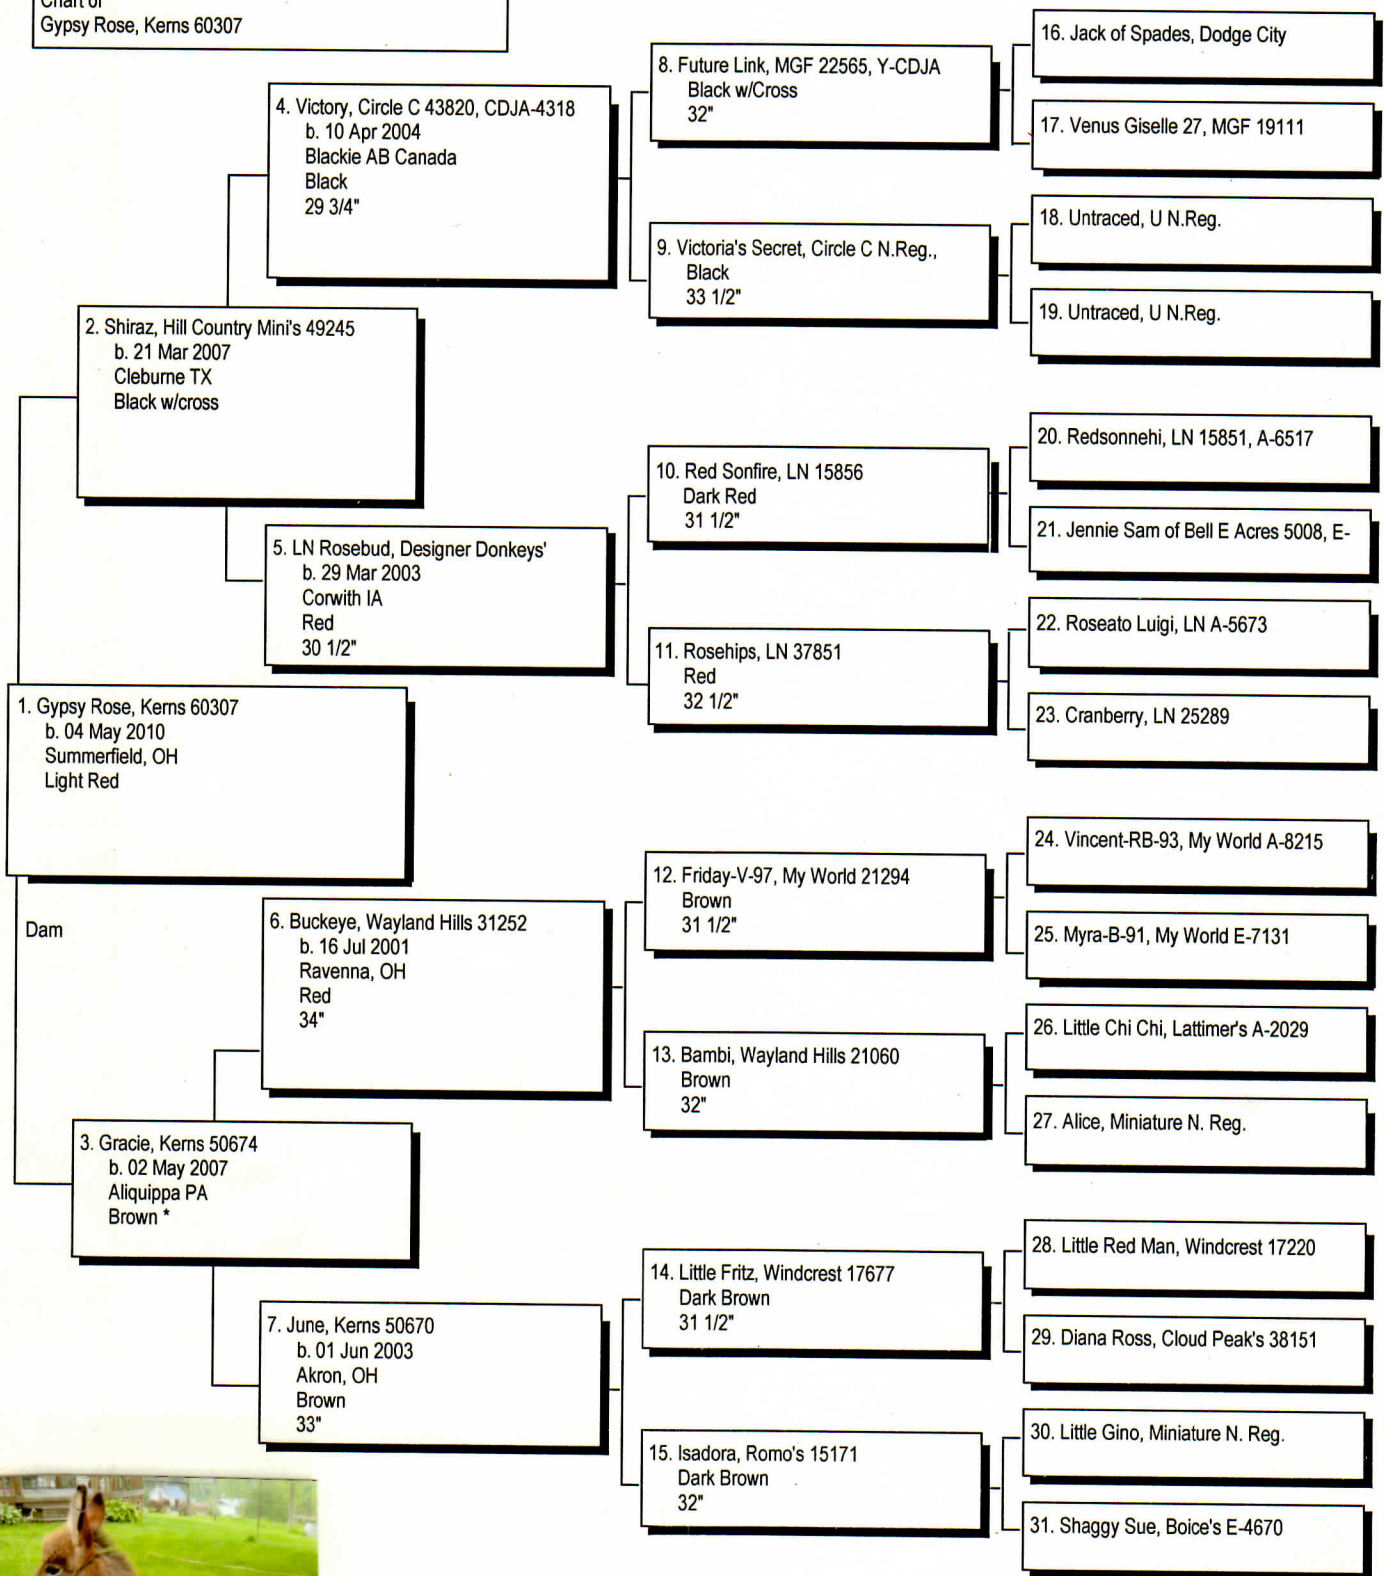

Chart of
Gypsy Rose, Kems 60307

Gypsy
Rose

The American Donkey and Mule Society
P.O. Box 1210, Lewisville, TX 75067 (972) 219-0781
The American Donkey and Mule Society is not responsible
for errors in information submitted to the registry.