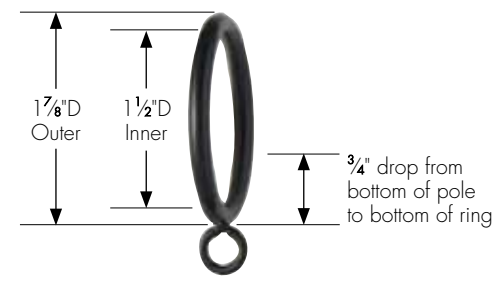

modern

1" Metal

Avant

shown in Brushed Nickel

COFIAV
Avant Finial
2 1/8"W x 2 1/8"D

COECAV
Avant End Cap
3/8"W x 1 1/4"D

COBRM3100
1" Metal Bracket

CORIM100
1" Metal Ring

Nouvelle

shown in Black

COFINO
Nouvelle Finial
2 3/8"W x 1 5/8"D

COECNO
Nouvelle End Cap
3/4"W x 1 3/4"D

COBRM3100
1" Metal Bracket

CORIM100
1" Metal Ring

Modern collection components are available in Brushed Nickel or Black. 1" metal poles are available in 4', 6' and 8' lengths.

transitional

1 3/8" Wood, Metal and Resin

Beaded

shown in Bronze

COFIBE
Beaded Ball Finial
2 3/8"W x 2 3/8"D

COECBE
Beaded End Cap
5/8"W x 1 5/8"D

COBRM3138
1 3/8" Metal Bracket

CORIM138
1 3/8" Metal Ring

Classic

shown in Antique Gold

COFICL
Classic Oval Finial
3"W x 2 3/4"D

COECCL
Classic End Cap
3/4"W x 1 3/4"D

COBRM3138
1 3/8" Metal Bracket

CORIM138
1 3/8" Metal Ring

Transitional collection components are available in Bronze or Antique Gold. 1 3/8" wood poles are available in 4', 6' and 8' lengths.