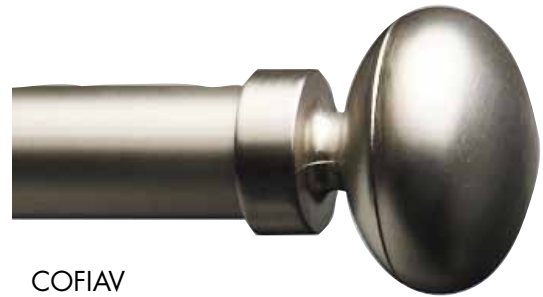

modern

1" Metal

Avant

shown in Brushed Nickel

COFIAV
Avant Finial
2 1/8"W x 2 1/8"D

COECAV
Avant End Cap
3/8"W x 1 1/4"D

COBRM3100
1" Metal Bracket

CORIM100
1" Metal Ring

Nouvelle

shown in Black

COFINO
Nouvelle Finial
2 3/8"W x 1 5/8"D

COECNO
Nouvelle End Cap
3/4"W x 1 3/4"D

COBRM3100
1" Metal Bracket

CORIM100
1" Metal Ring

Modern collection components are available in Brushed Nickel or Black. 1" metal poles are available in 4', 6' and 8' lengths.

transitional

1 3/8" Wood, Metal and Resin

Beaded

shown in Bronze

COFIBE
Beaded Ball Finial
2 3/8"W x 2 3/8"D

COECBE
Beaded End Cap
5/8"W x 1 5/8"D

COBRM3138
1 3/8" Metal Bracket

CORIM138
1 3/8" Metal Ring

Classic

shown in Antique Gold

COFICL
Classic Oval Finial
3"W x 2 3/4"D

COECCL
Classic End Cap
3/4"W x 1 3/4"D

COBRM3138
1 3/8" Metal Bracket

CORIM138
1 3/8" Metal Ring

Transitional collection components are available in Bronze or Antique Gold. 1 3/8" wood poles are available in 4', 6' and 8' lengths.