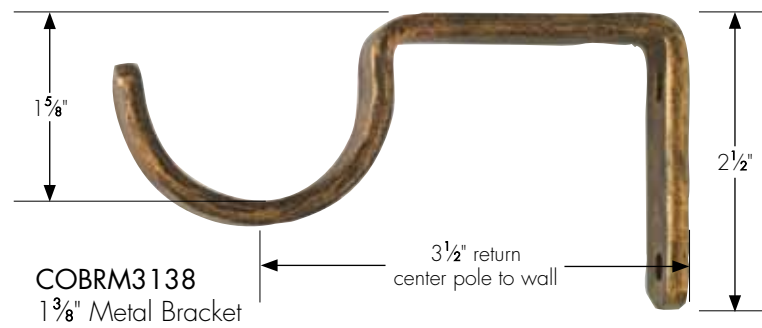

transitional

1 3/8" Wood, Metal and Resin

Beaded

shown in Bronze

COFIBE
Beaded Ball Finial
2 3/8"W x 2 3/8"D

COECBE
Beaded End Cap
5/8"W x 1 5/8"D

COBRM3138
1 3/8" Metal Bracket

CORIM138
1 3/8" Metal Ring

Classic

shown in Antique Gold

COFICL
Classic Oval Finial
3"W x 2 3/4"D

COECCL
Classic End Cap
3/4"W x 1 3/4"D

COBRM3138
1 3/8" Metal Bracket

CORIM138
1 3/8" Metal Ring

Transitional collection components are available in Bronze or Antique Gold. 1 3/8" wood poles are available in 4', 6' and 8' lengths.

traditional

1 3/8" Wood and Resin

Classic

shown in Chestnut

COFICL
Classic Oval Finial
3"W x 2 3/4"D

COECCL
Classic End Cap
5/8"W x 1 5/8"D

COBRW3138
1 3/8" Wood Bracket

CORIW138
1 3/8" Wood Ring

Crown

shown in Mahogany

COFICR
Crown Finial
2 3/4"W x 2 7/8"D

COECR
Crown End Cap
3/4"W x 1 3/4"D

COBRW3138
1 3/8" Wood Bracket

CORIW138
1 3/8" Wood Ring

Traditional collection components are available in Chestnut or Mahogany. 1 3/8" wood poles are available in 4', 6' and 8' lengths.