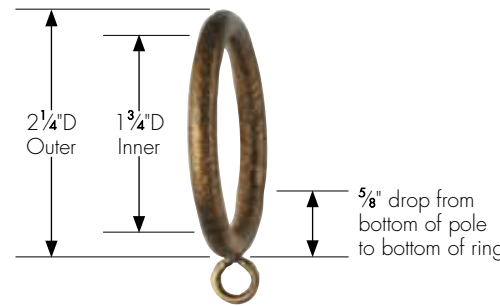

transitional

1 3/8" Wood, Metal and Resin

Beaded

shown in Bronze

COFIBE
Beaded Ball Finial
2 3/8"W x 2 3/8"D

COECBE
Beaded End Cap
5/8"W x 1 5/8"D

COBRM3138
1 3/8" Metal Bracket

CORIM138
1 3/8" Metal Ring

Classic

shown in Antique Gold

COFICL
Classic Oval Finial
3"W x 2 3/4"D

COECCL
Classic End Cap
3/4"W x 1 3/4"D

COBRM3138
1 3/8" Metal Bracket

CORIM138
1 3/8" Metal Ring

Transitional collection components are available in Bronze or Antique Gold. 1 3/8" wood poles are available in 4', 6' and 8' lengths.

traditional

1 3/8" Wood and Resin

Classic

shown in Chestnut

COFICL
Classic Oval Finial
3"W x 2 3/4"D

COECCL
Classic End Cap
5/8"W x 1 5/8"D

COBRW3138
1 3/8" Wood Bracket

CORIW138
1 3/8" Wood Ring

Crown

shown in Mahogany

COFICR
Crown Finial
2 3/4"W x 2 7/8"D

COECR
Crown End Cap
3/4"W x 1 3/4"D

COBRW3138
1 3/8" Wood Bracket

CORIW138
1 3/8" Wood Ring

Traditional collection components are available in Chestnut or Mahogany. 1 3/8" wood poles are available in 4', 6' and 8' lengths.