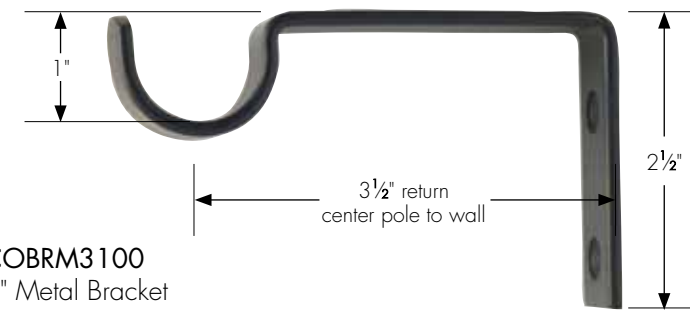

modern

1" Metal

Avant

shown in Brushed Nickel

COFIAV
Avant Finial
2 1/8"W x 2 1/8"D

COECAV
Avant End Cap
3/8"W x 1 1/4"D

COBRM3100
1" Metal Bracket

CORIM100
1" Metal Ring

Nouvelle

shown in Black

COFINO
Nouvelle Finial
2 3/8"W x 1 5/8"D

COECNO
Nouvelle End Cap
3/4"W x 1 3/4"D

COBRM3100
1" Metal Bracket

CORIM100
1" Metal Ring

Modern collection components are available in Brushed Nickel or Black. 1" metal poles are available in 4', 6' and 8' lengths.

transitional

1 3/8" Wood, Metal and Resin

Beaded

shown in Bronze

COFIBE
Beaded Ball Finial
2 3/8"W x 2 3/8"D

COECBE
Beaded End Cap
5/8"W x 1 5/8"D

COBRM3138
1 3/8" Metal Bracket

CORIM138
1 3/8" Metal Ring

Classic

shown in Antique Gold

COFICL
Classic Oval Finial
3"W x 2 3/4"D

COECCL
Classic End Cap
3/4"W x 1 3/4"D

COBRM3138
1 3/8" Metal Bracket

CORIM138
1 3/8" Metal Ring

Transitional collection components are available in Bronze or Antique Gold. 1 3/8" wood poles are available in 4', 6' and 8' lengths.