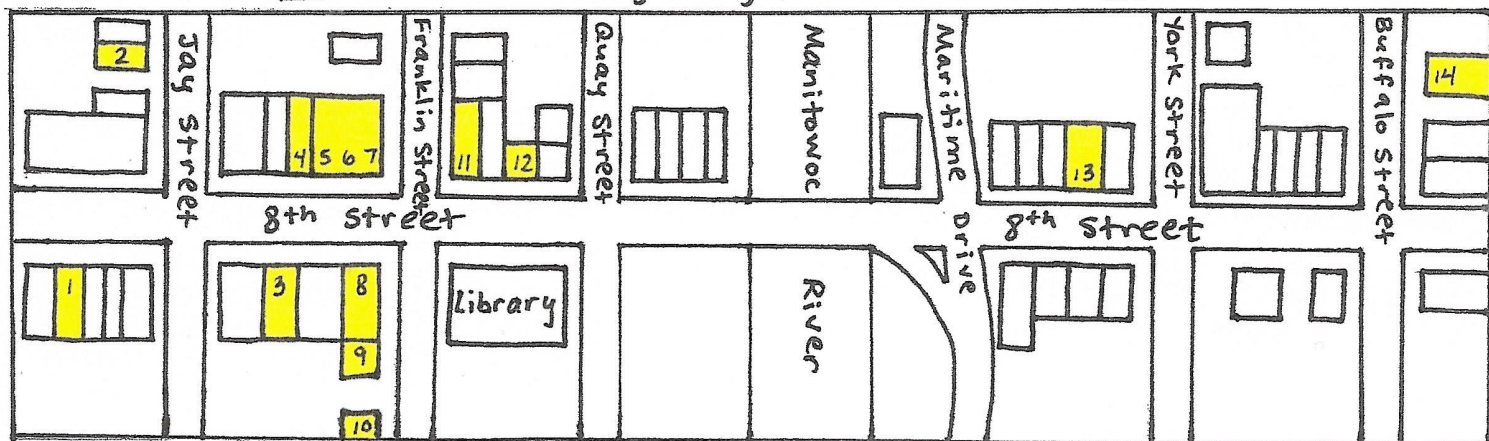

 Downtown Manitowoc's 1st
Lemonade Squeeze!
 Saturday May 12th 11am-2pm
 

Map of Participating Businesses

- | | | |
|-------------------------------|----------------------------|----------------------------|
| 1. In the Moment Restorations | 6. Treasures | 11. Ivy Trails Lakeshore E |
| 2. Moore's Irish Pub | 7. Glaze & Paint | 12. Wrap It Up |
| 3. Heart & Homestead | 8. The Mad Hatter | 13. Sisters Unraveled* |
| 4. Modern by Megean | 9. Ditto | 14. NOW Nutrition |
| 5. Before N After | 10. Kathie's Stagedoor Pub | |
- *Sisters Unraveled will also be having a bake sale and food