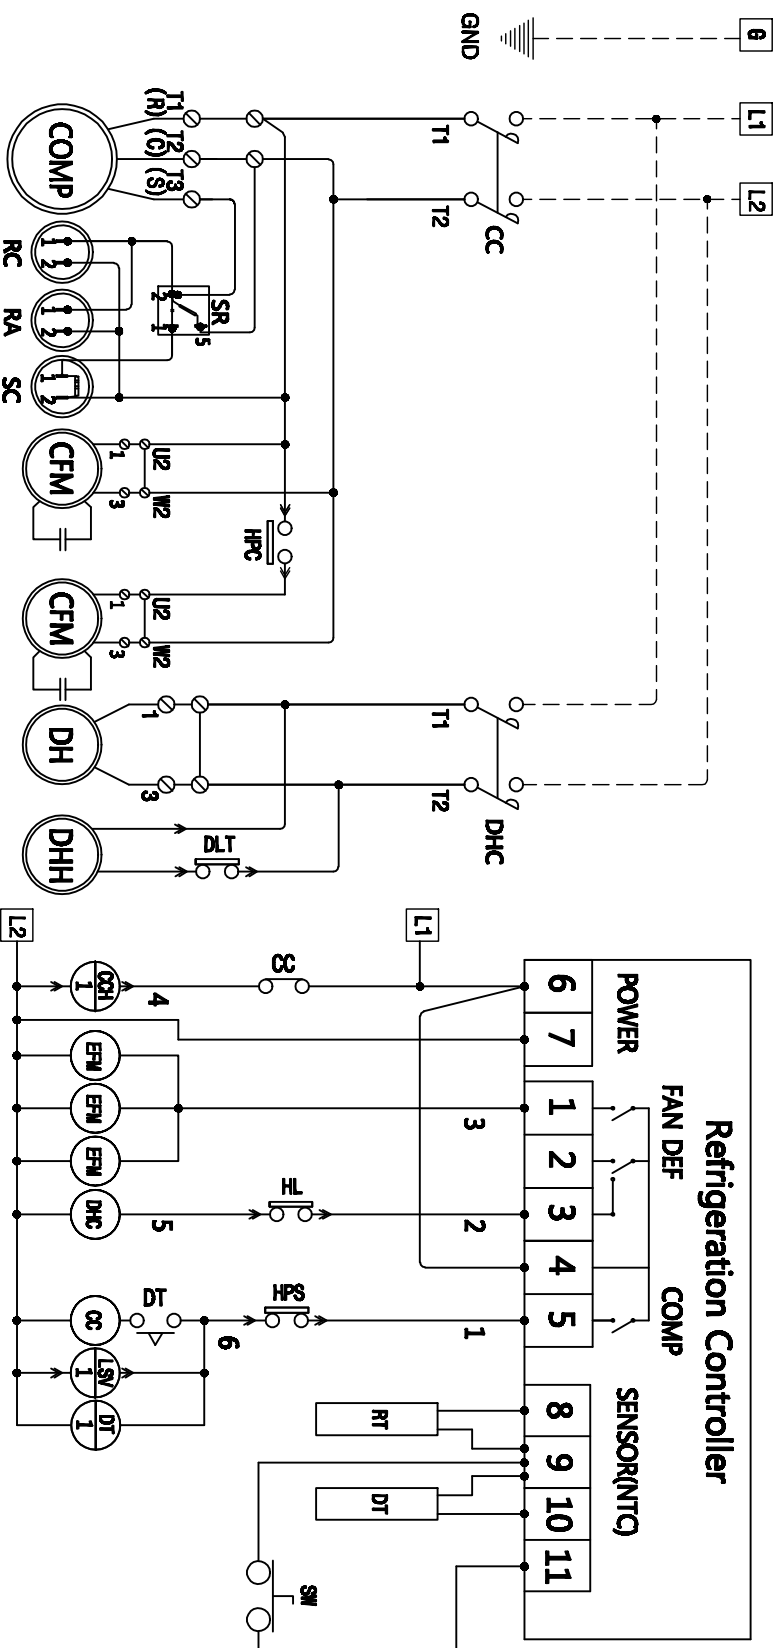

# Electrical Wiring Diagram

Model : IQT066LRB

Factory Wiring \_\_\_\_\_ Field Wiring - - - - -

1ph 220V 60Hz

## LEGEND

CC (C1)	COMPRESSOR CONTACTOR	DHC (C2)	DEROIST HEATER CONTACTOR	DT	DELAY TIMER
CFM	CONDENSER FAN MOTOR	DH	DEROIST HEATER	SR	START RELAY
EFM	EVAPORATOR FAN MOTOR	DHH	DRAIN HOSE HEATER	RC,RA	RUN CAPACITOR
HPS	HIGH PRESSURE SWITCH	HL	HEATER LIMIT THERMISTOR	SC	START CAPACITOR
HPC	HIGH PRESSURE CONTACTOR	CCH	CRANKCASE HEATER	SW	ON/OFF SWITCH
LSV	LIQUID SOLENOID VALVE	RTS	ROOM THERMOSTAT SENSOR	DTS	DEROIST TEMPERATURE SENSOR
		DLT	DRAIN LINE THERMOSTAT	GND	GROUND