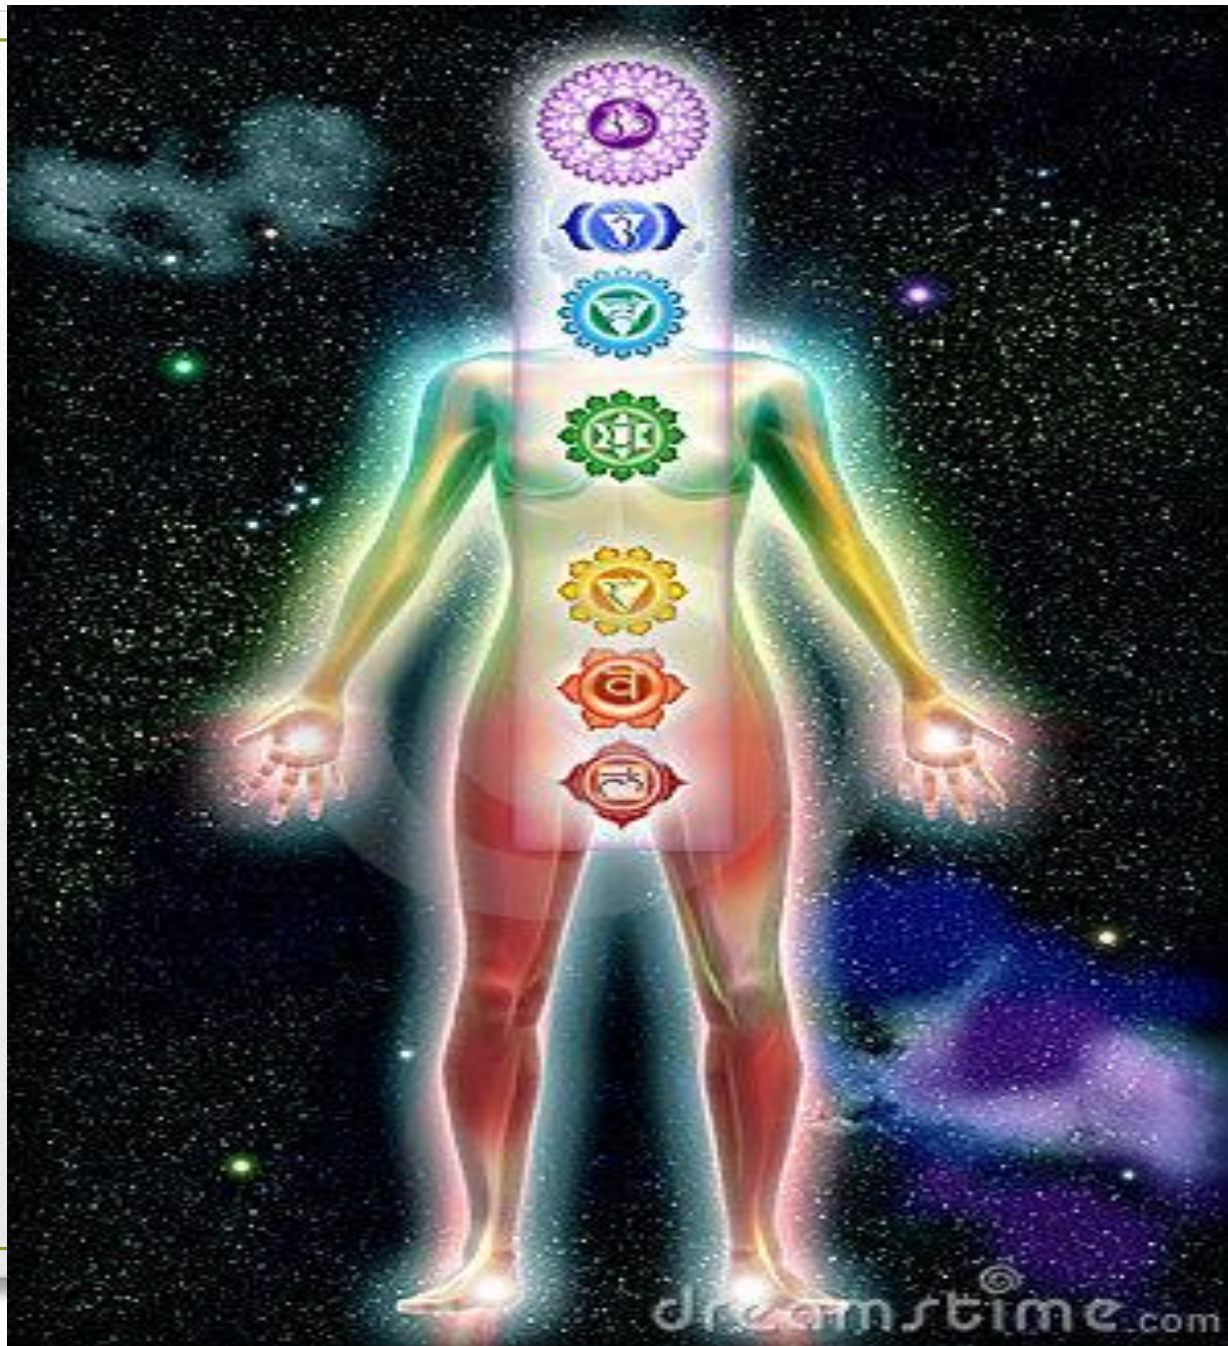

Back of building

Left

Front of building

Right

Ba Gua and Chakras flow in unison

- The Ba Gua map is a pattern of understanding how Ch'i (energy) manifests and moves through our homes.
- The Chakra system shows how energy moves and manifests in our bodies,
- As the energy flows in unison, the essence of Ch'i flows smoothly in our lives and our homes and **Blends the Art of Healing** throughout.