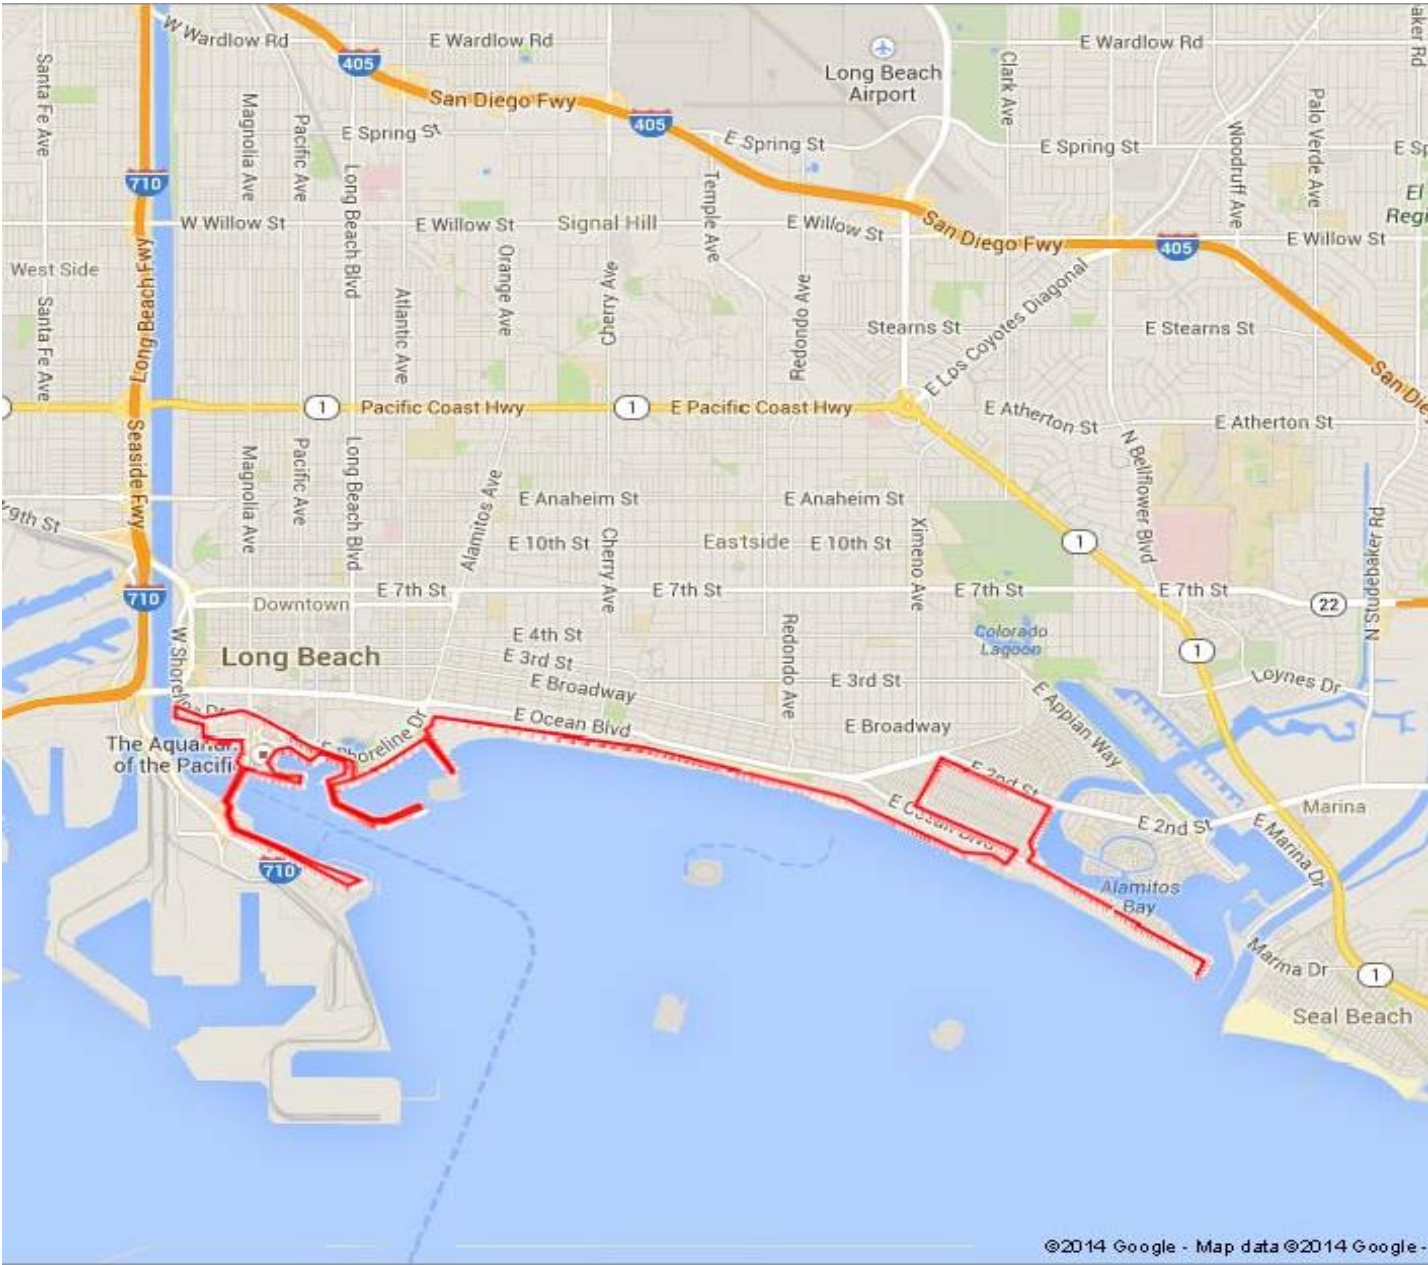

Long Beach

Ride around the City of Long Beach from the Queen Mary thru Shoreline Village down to Belmont Shore & 2nd Street.

Photos

Detail Map

Ride-A-Long

Queen Mary

BEACH CREWS

Long Beach