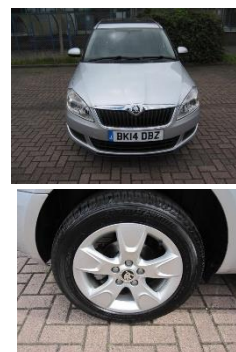

Rochford Cars

Retail Cars – Trade Prices

2014 (14) SKODA Roomster 1.6TDi SE 16,500 miles

Summary of Vehicle Details

• Manufacturer:	SKODA
• Model:	Roomster 5 Door
• Trim:	1.6 TDi SE
• Registration Date:	31/03/2014
• Fuel Type:	Diesel
• Transmission:	5 Speed Manual
• Power (bhp):	90
• Vehicle Excise Duty:	£115
• Emissions CO2 (g/km):	124