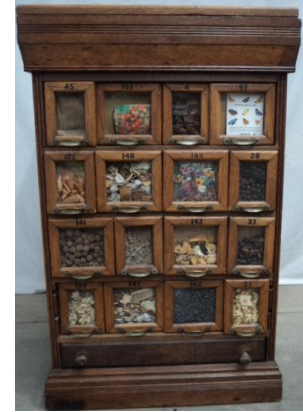

ANTIQUUE AUCTION

Located at Duwa's Auction Building, 1½ mi West of Wellman, IA on Hwy 22

Saturday–October 26, 2019 - 9:00am

FURNITURE : Oak sideboard / buffets w/ double beveled mirrors; Oak sideboard buffet; Unique Oak drop front Secretary w/bottom display cabinet; Oak pressed back flat front side by side secretary; Oak 17 drawer Store display seed cabinet; Oak straight front kitchen cabinet; Oak possum belly kitchen cabinet; Oak 1 door icebox; Oak 2 drawer spool cabinet; Qtr saw oak 4 piece bed set w/king size bed, mirrored dresser & 2 night stands; 45" sq oak table w/7 leaves; 45" & 48" round oak tables one w/claw feet; 6 pressed back dining chairs; Oak library table w/ pressed apron; Oak twisted rope & other parlor tables; Oak telephone chair; Oak rockers & swivel chair; Oak curved glass curio buffet; Oak veneer side by side secretary w/damage; Oak dresser w/ mirror & Ladies dresser; Oak commode; Oak 2 door lighted display cabinet w/leaded glass doors; Oak curio display cabinet; Oak child's C roll top desk; Oak mantle; Oak & Waterfall cedar chests; Decorative burlled Mahogany curved glass side by side secretary; Decorative Mahogany side chair; 28 drawer primitive bolt cabinet; Vintage Barber chair; Walnut Barwick Grandfather clock w/ Tempus Fugit works; Chrome Craft table w/ chairs; Cedar wardrobe & bed frame; Walnut drop leaf table; Walnut commode; Burlled mahogany buffet; 1940's Mahogany 3 piece bedroom set w/ queen mattress; Iron bed frames; Carpenter's chest; Camel back & Flat top trunks; Round back dining chairs; Claw ft organ stool; Print: Pinched w/4 Aces (Dogs playing poker)