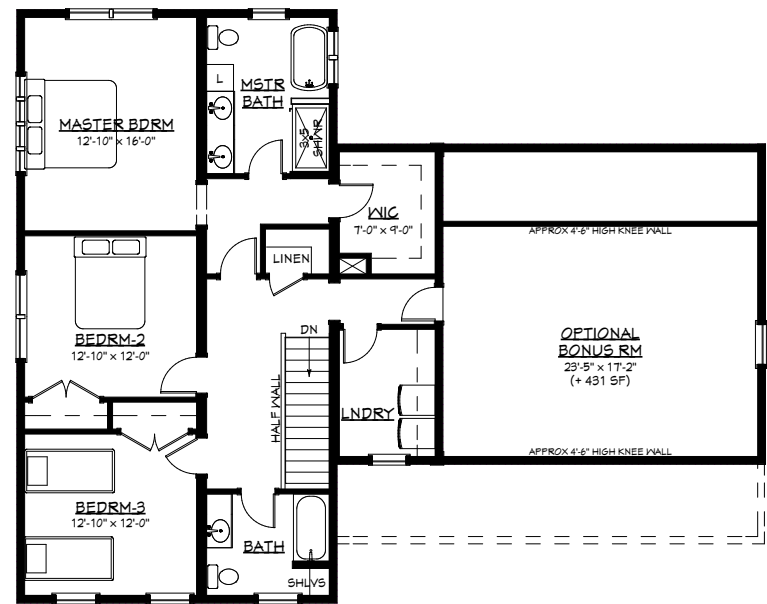

# THE WESTPORT - GREEK REVIVAL

53'-9" x 44'-0"  
2,433 SF (+ OPT. 431 SF)

**FIRST FLOOR**  
1,205 SF

**SECOND FLOOR**  
1,228 SF +  
OPT. 431 SF