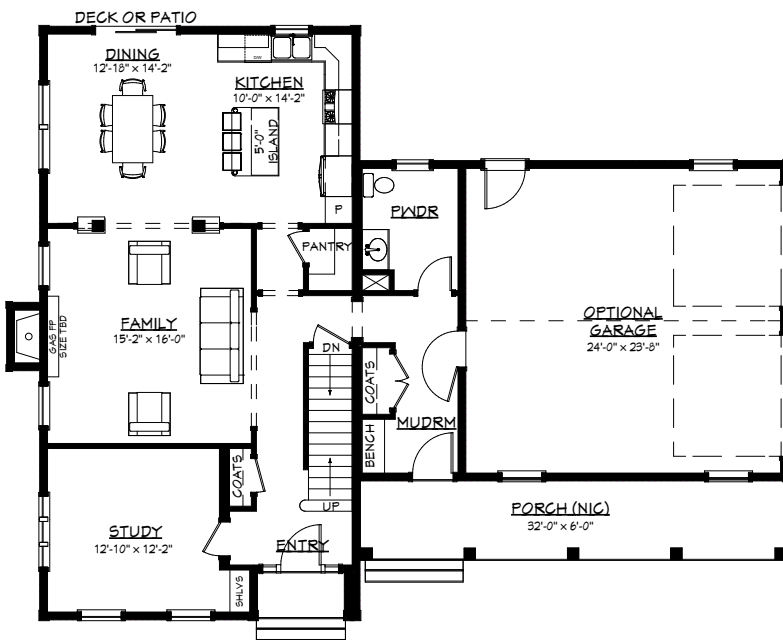

# THE WESTPORT - GREEK REVIVAL

53'-9" x 44'-0"  
2,433 SF (+ OPT. 431 SF)

**FIRST FLOOR**  
1,205 SF

**SECOND FLOOR**  
1,228 SF +  
OPT. 431 SF