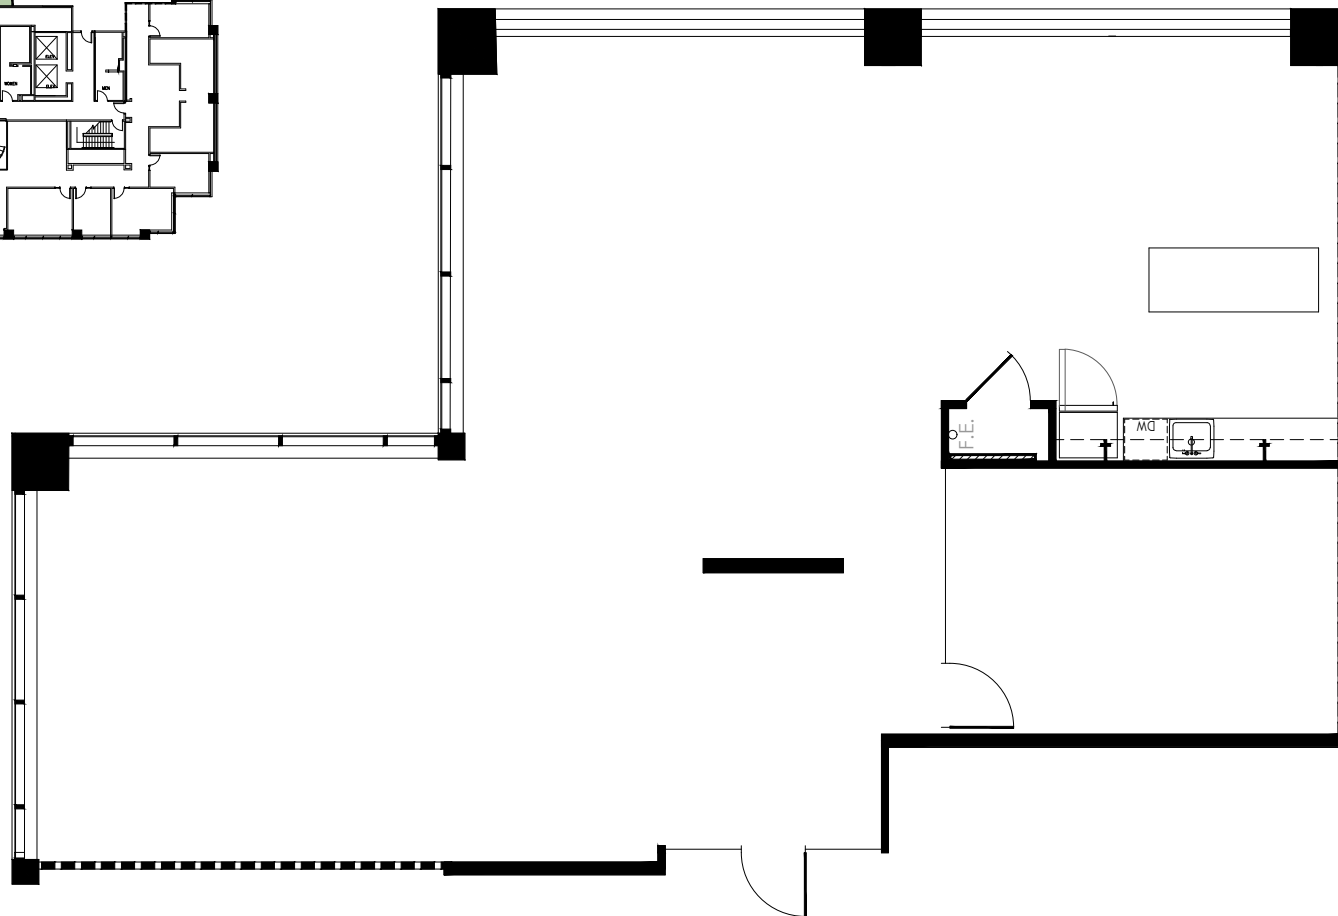

CBRE

FOR LEASING INFO CONTACT:

Celeste Fowden (214)979-6113

Jackie Marshall (214)979-6115

Ben Davis (214)979-6336

QUADRANT
INVESTMENT PROPERTIES

SAINT PAUL PLACE

750 NORTH SAINT PAUL STREET, DALLAS, TEXAS 75201

FLOOR: 3rd
SUITE: 325
DATE: 9.29.2016
RSF: 2,658

ENTOS
design