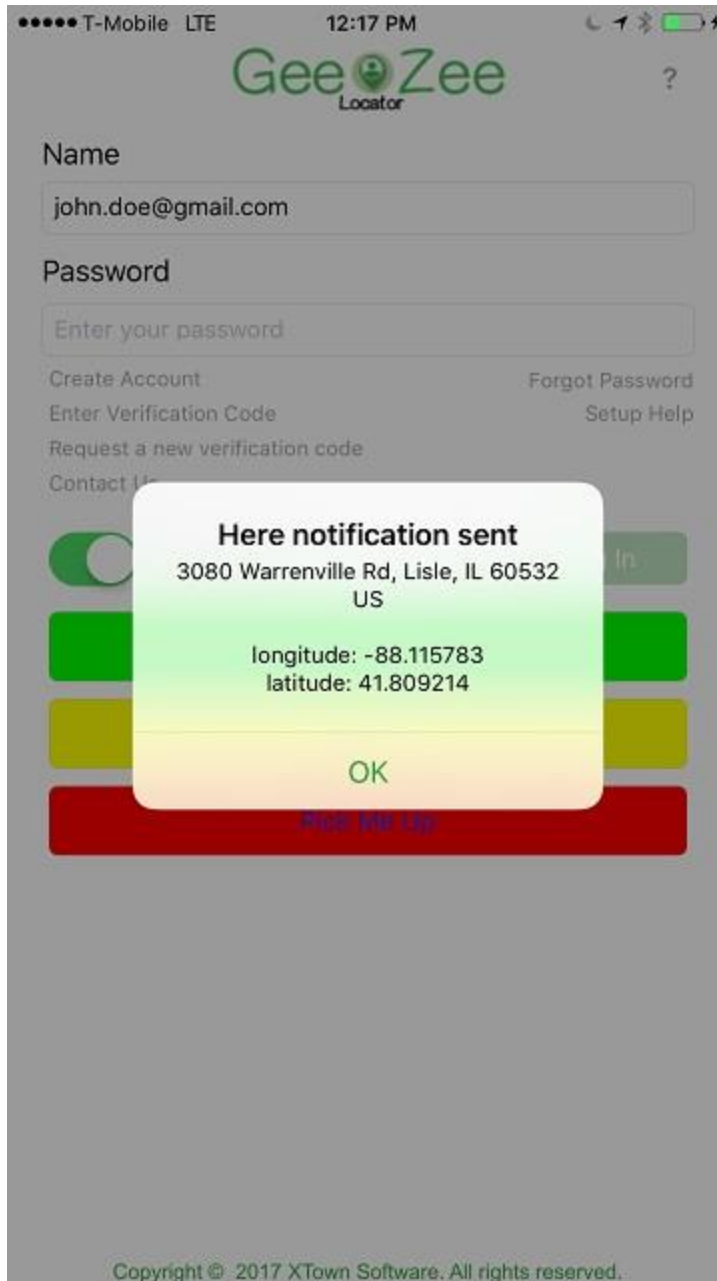

[Contact Us](#)

 Save Name

-Click **“Here”** button to send alert when locator destination is reached.

*Note: The reporter, i.e., Parent, phone will see the notification at the top of the locator picture below:*

 GEEZEEREPORTER now

I am at: 3080 Warrenville Rd, Lisle, IL 60532 US. Jane  
lat: 41.809214 long: -88.115783

**Password**

[Create Account](#) [Forgot Password](#)  
[Enter Verification Code](#) [Setup Help](#)  
[Request a new verification code](#)  
[Contact Us](#)

Save Name

Copyright © 2017 XTown Software. All rights reserved.

*Note: The locator, i.e., Child, phone will get the following confirmation when alert sent:*

-Click “OK” button to send silent alert I am ok but not feeling comfortable where I am at.

*Note: The reporter, i.e., Parent, phone will see the notification at the top of the locator picture below:*

 GEEZEEREPORTER now

I am at: 3080 Warrenville Rd, Lisle, IL 60532 US, but uncomfortable. Jane