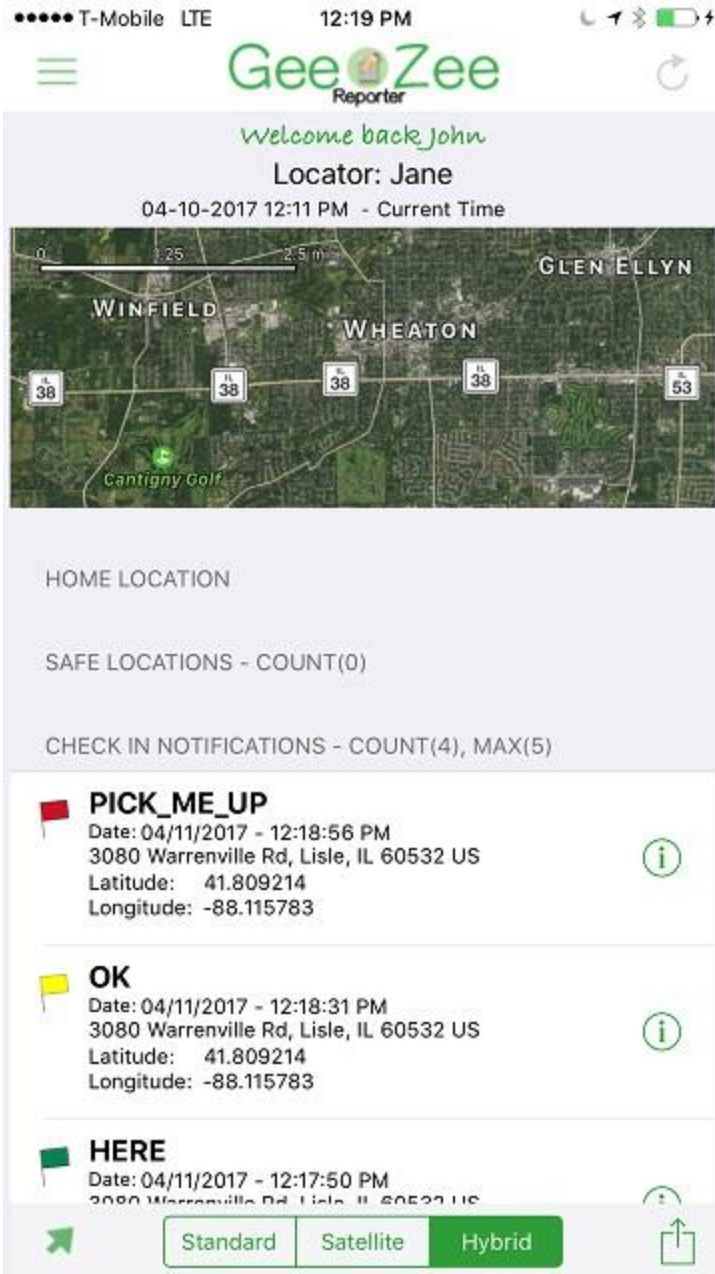

 GEEZEEREPORTER now

Pick me up at: 3080 Warrenville Rd, Lisle, IL 60532  
US. Jane

**Password**

[Create Account](#) [Forgot Password](#)  
[Enter Verification Code](#) [Setup Help](#)  
[Request a new verification code](#)  
[Contact Us](#)

Save Name

Copyright © 2017 XTown Software. All rights reserved.

*Note: The locator, i.e., Child, phone will get the following confirmation when alert sent:*

From Reporter Map screen:

-Click the bottom slide bar at bottom right of main Reporter map screen to show a list of most recent Checkin Notifications.

-Click "i" (with circle around it) on any Checkin entry to view a map display of address location and get directions from your location.

**Notes:**

*The reporter phone will see all of the most recent notifications in top of phone pull down list:*