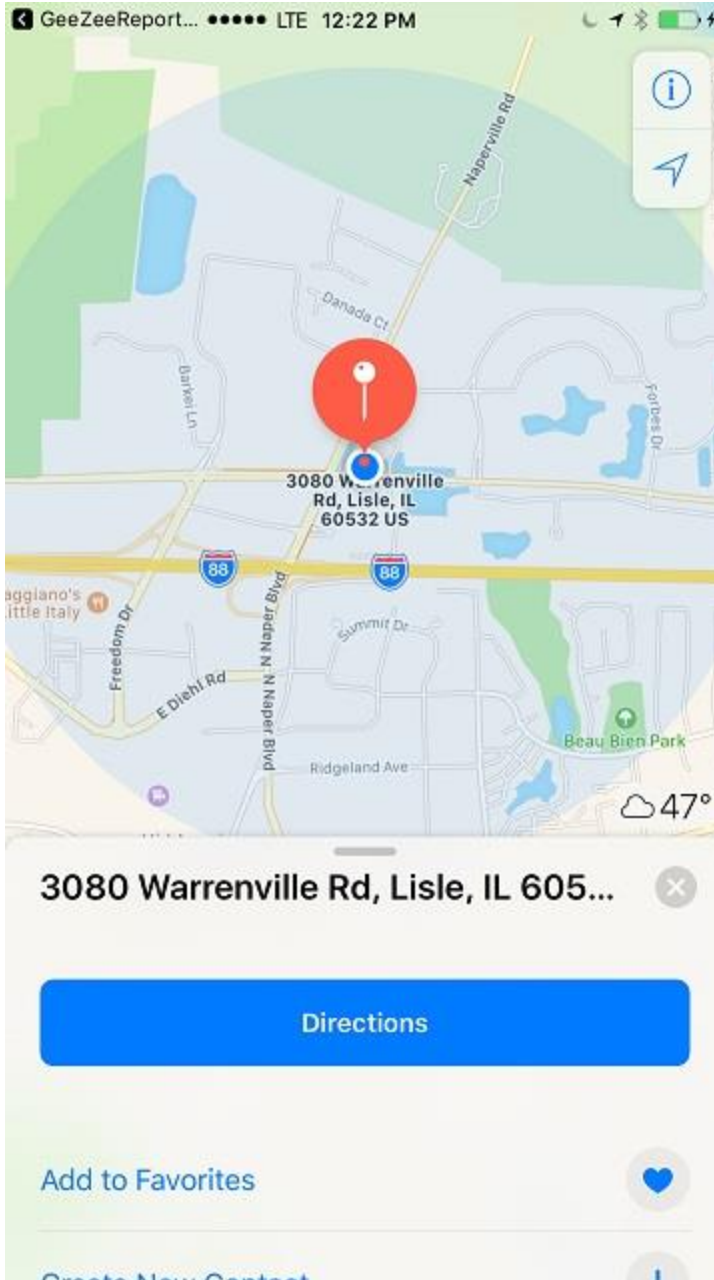

 GEEZEEREPORTER now

I am at: 3080 Warrenville Rd, Lisle, IL 60532 US. Jane  
lat: 41.809214 long: -88.115783

**Password**

[Create Account](#) [Forgot Password](#)  
[Enter Verification Code](#) [Setup Help](#)  
[Request a new verification code](#)  
[Contact Us](#)

 GEEZEEREPORTER now

Pick me up at: 3080 Warrenville Rd, Lisle, IL 60532  
US. Jane

**Password**

[Create Account](#) [Forgot Password](#)  
[Enter Verification Code](#) [Setup Help](#)  
[Request a new verification code](#)  
[Contact Us](#)

Save Name

Copyright © 2017 XTown Software. All rights reserved.

*Note: The locator, i.e., Child, phone will get the following confirmation when alert sent:*

From Reporter Map screen:

-Click the bottom slide bar at bottom right of main Reporter map screen to show a list of most recent Checkin Notifications.

-Click "i" (with circle around it) on any Checkin entry to view a map display of address location and get directions from your location.

**Notes:**

*The reporter phone will see all of the most recent notifications in top of phone pull down list:*