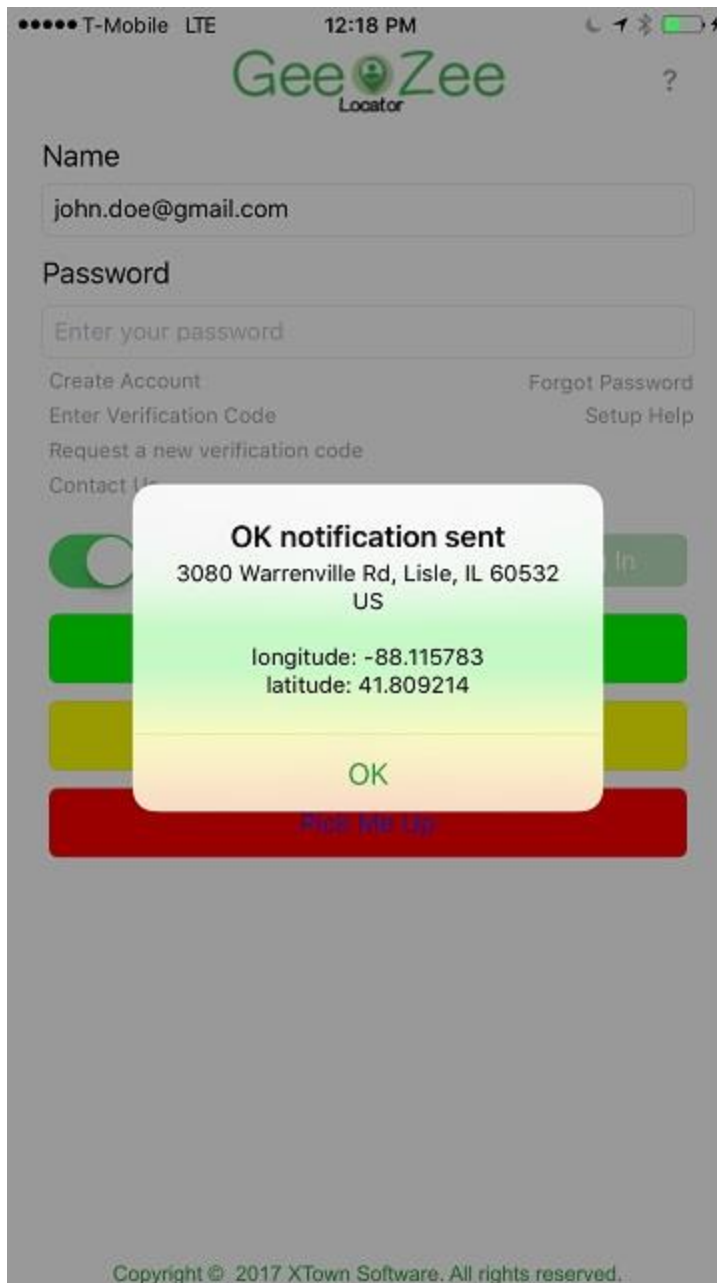

-Click "**Pick Me Up**" button to send silent alert I am ready to be picked up where I am at.

Note: The reporter, i.e., Parent, phone will see the notification at the top of the locator picture below: