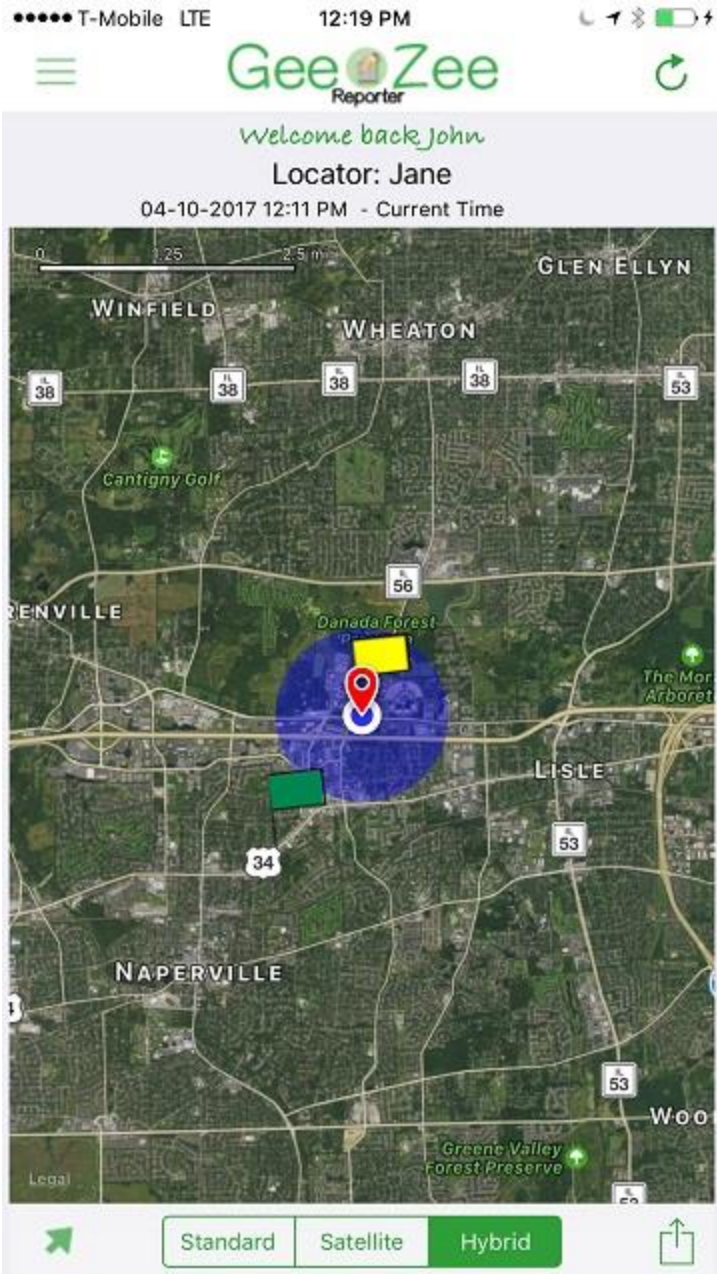

 GEEZEEREPORTER now

Pick me up at: 3080 Warrenville Rd, Lisle, IL 60532  
US. Jane

**Password**

[Create Account](#) [Forgot Password](#)  
[Enter Verification Code](#) [Setup Help](#)  
[Request a new verification code](#)  
[Contact Us](#)

Save Name

Copyright © 2017 XTown Software. All rights reserved.

*Note: The locator, i.e., Child, phone will get the following confirmation when alert sent:*

From Reporter Map screen:

-Click the bottom slide bar at bottom right of main Reporter map screen to show a list of most recent Checkin Notifications.

-Click "i" (with circle around it) on any Checkin entry to view a map display of address location and get directions from your location.

**Notes:**

*The reporter phone will see all of the most recent notifications in top of phone pull down list:*