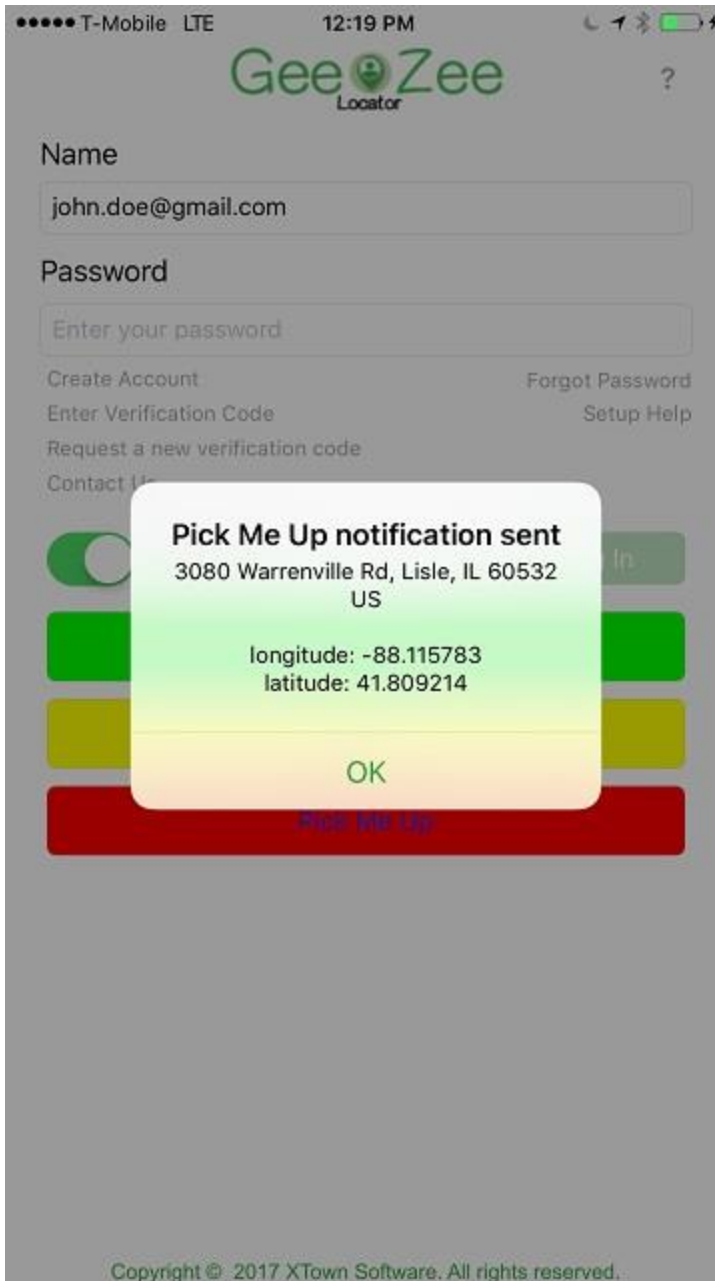

*Note: The locator, i.e., Child, phone will get the following confirmation when alert sent:*

-Click "**Pick Me Up**" button to send silent alert I am ready to be picked up where I am at.

*Note: The reporter, i.e., Parent, phone will see the notification at the top of the locator picture below:*

 GEEZEEREPORTER now

Pick me up at: 3080 Warrenville Rd, Lisle, IL 60532  
US. Jane

**Password**

[Create Account](#) [Forgot Password](#)  
[Enter Verification Code](#) [Setup Help](#)  
[Request a new verification code](#)  
[Contact Us](#)

Save Name

Copyright © 2017 XTown Software. All rights reserved.

*Note: The locator, i.e., Child, phone will get the following confirmation when alert sent:*

From Reporter Map screen:

-Click the bottom slide bar at bottom right of main Reporter map screen to show a list of most recent Checkin Notifications.

-Click "i" (with circle around it) on any Checkin entry to view a map display of address location and get directions from your location.

**Notes:**

*The reporter phone will see all of the most recent notifications in top of phone pull down list:*