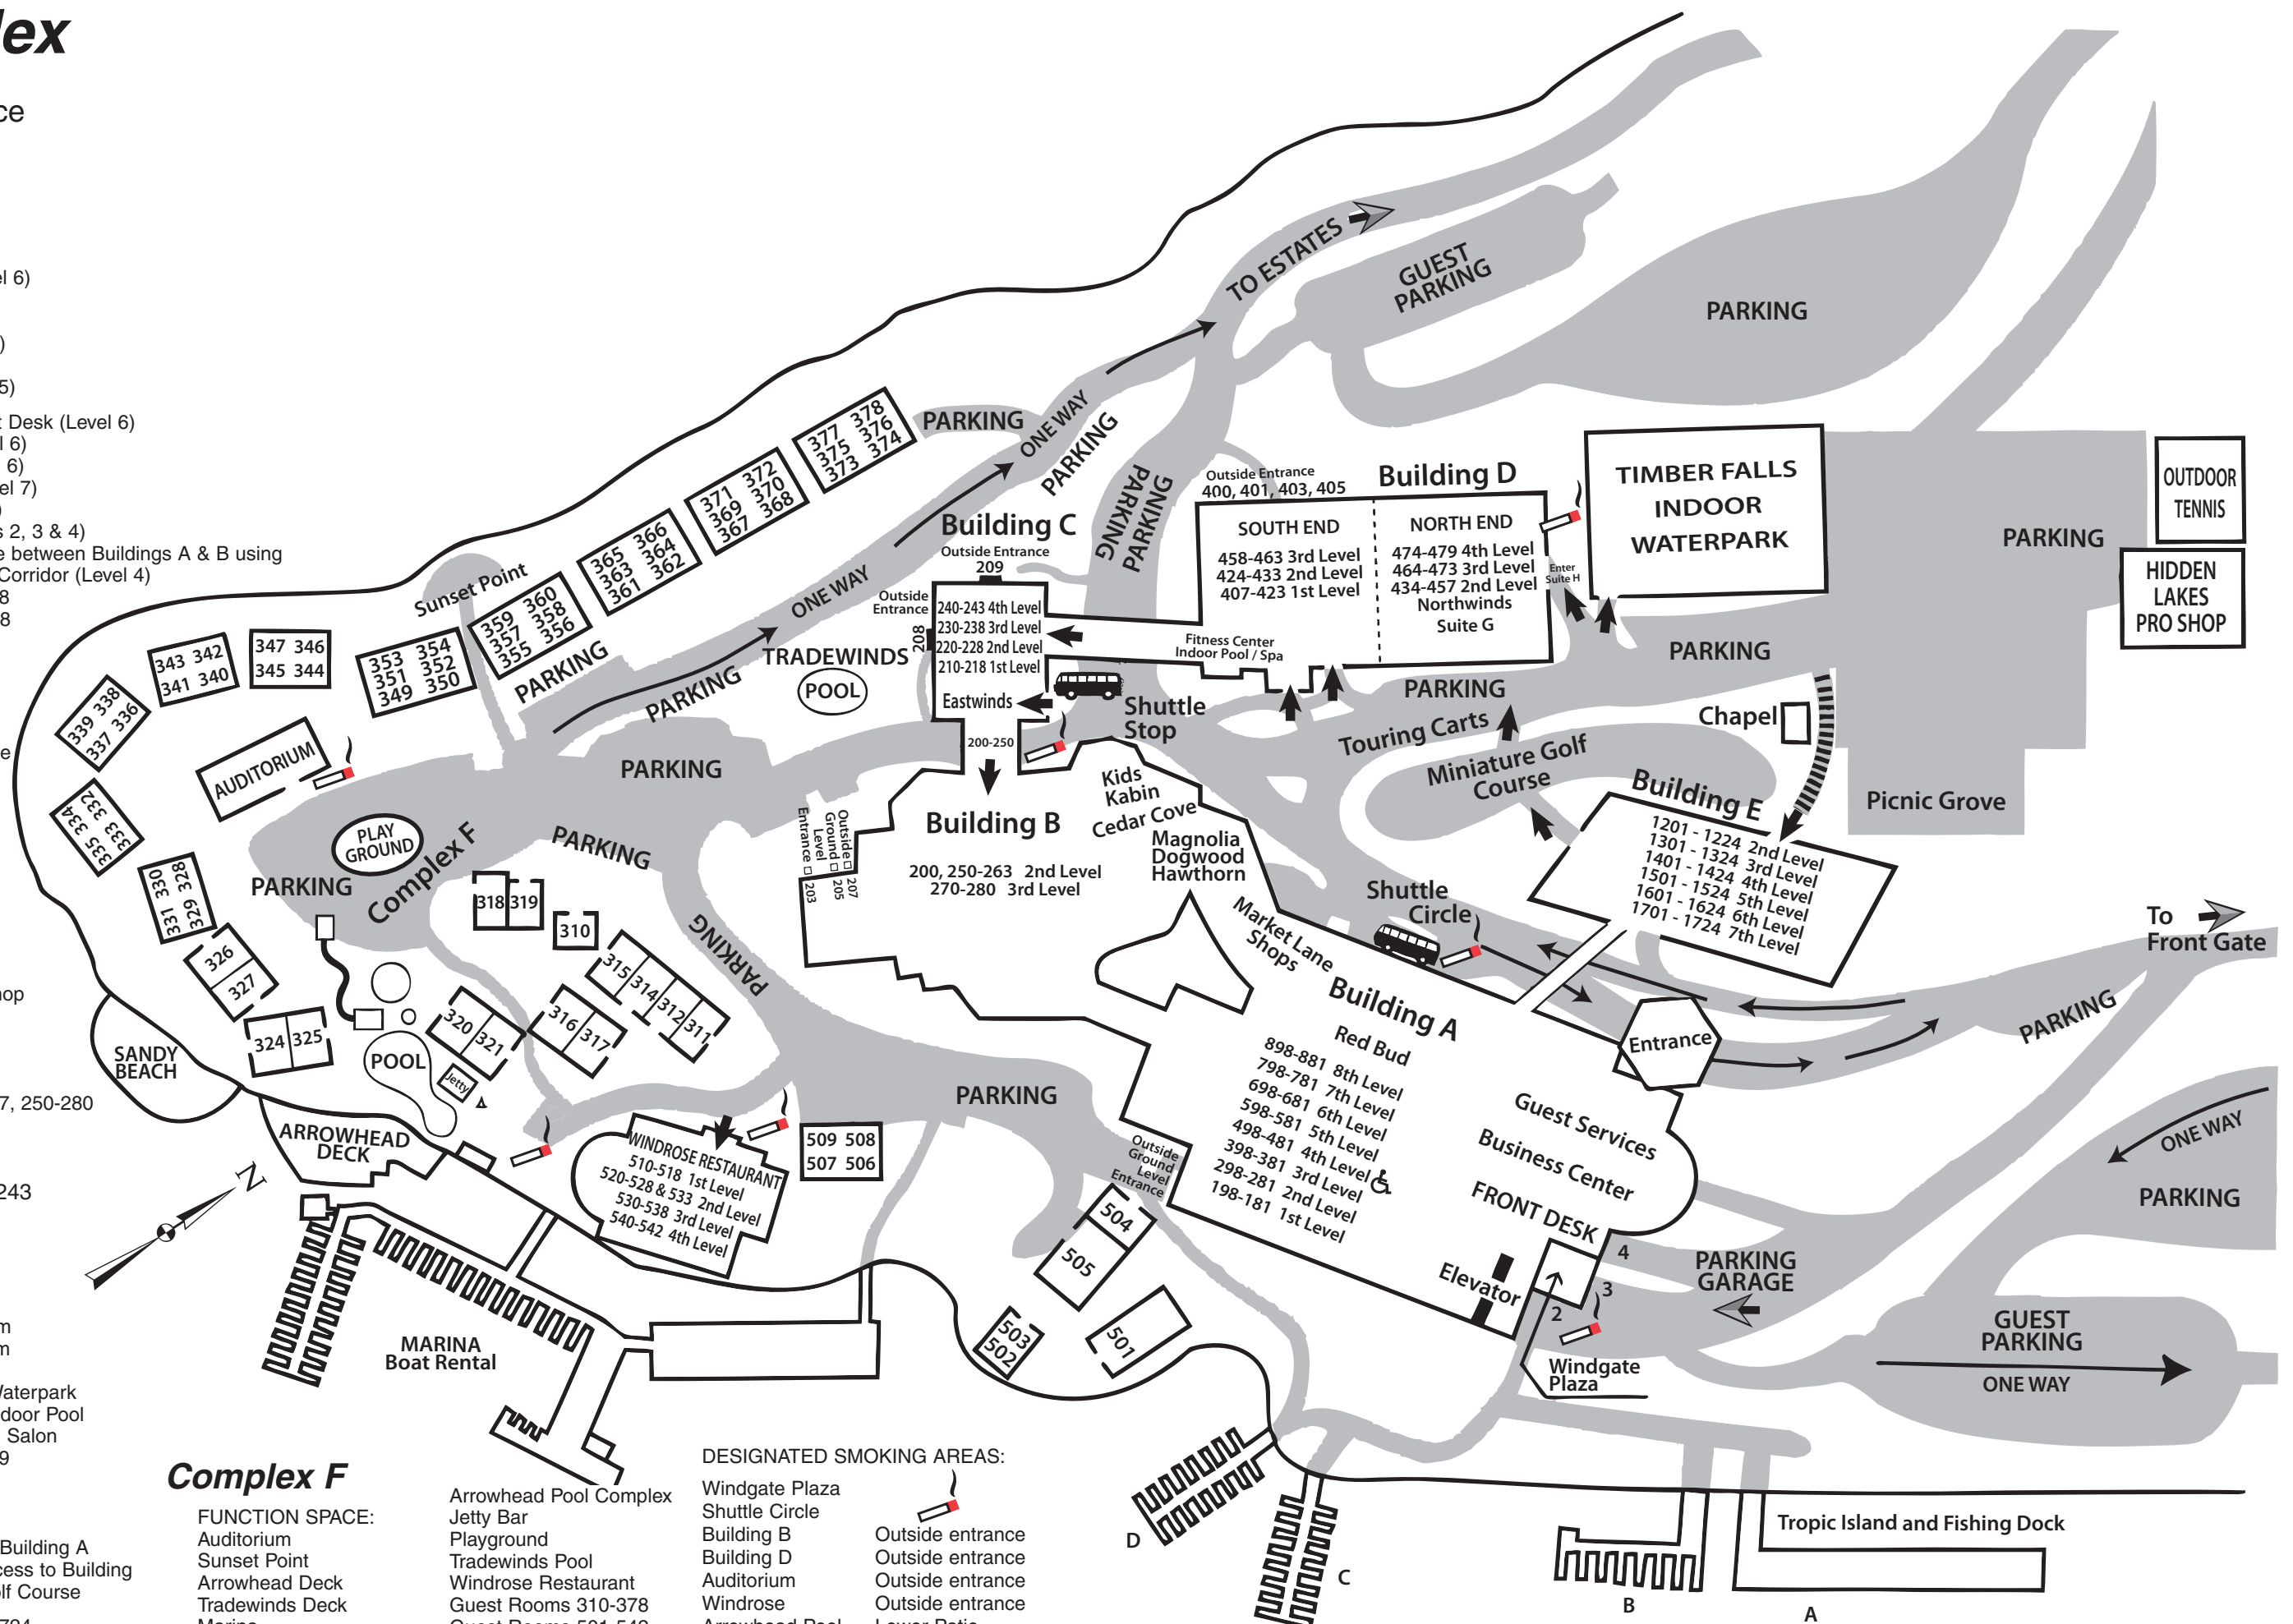

Black Bear Lodge
 Restaurant & Bar
 Burger King
 Sbarro Pizza
 Java Lakes Coffee Shop
 Bowling Alley
 Bears Den Arcade
 Market Lane
 Kids Kabin
 Guest Rooms 200-207, 250-280

Building C

Guest Rooms 208-243

Guest Rooms 1201-1724

Complex F

FUNCTION SPACE:
 Auditorium
 Sunset Point
 Arrowhead Deck
 Tradewinds Deck
 Marina

Arrowhead Pool Complex
 Jetty Bar
 Playground
 Tradewinds Pool
 Windrose Restaurant
 Guest Rooms 310-378
 Guest Rooms 501-542

DESIGNATED SMOKING AREAS:

Windgate Plaza
 Shuttle Circle
 Building B
 Building D
 Auditorium
 Windrose
 Arrowhead Pool
 Outside entrance
 Outside entrance
 Outside entrance
 Outside entrance
 Lower Patio