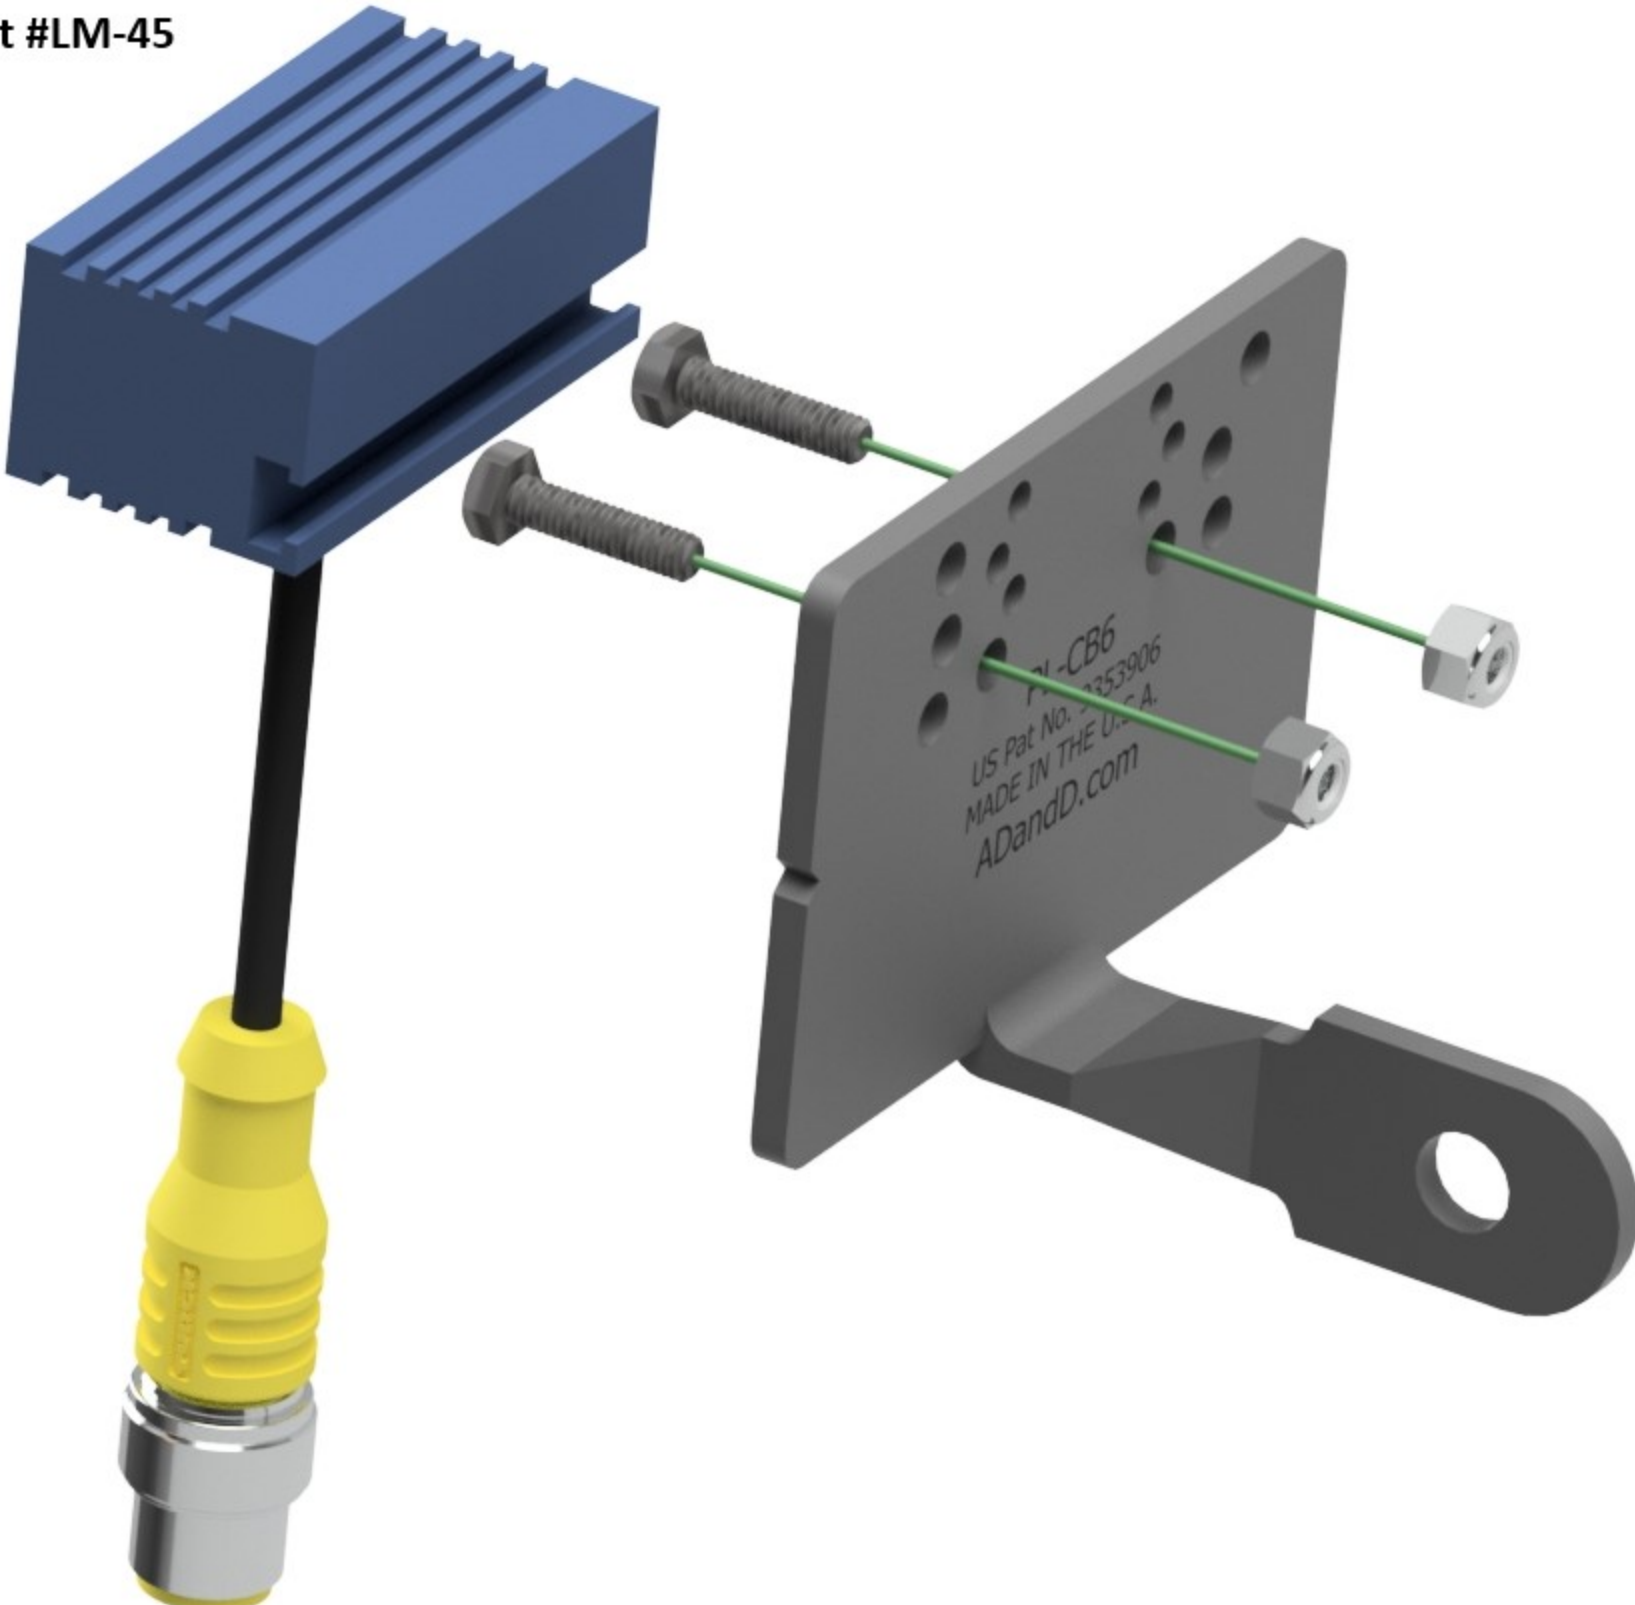

ADandD Pop-Link #PL-CB6
Mounting for Smart Vision Light #LM-45

Included Hardware
Mounting Hardware Provided by Smart Vision Lights