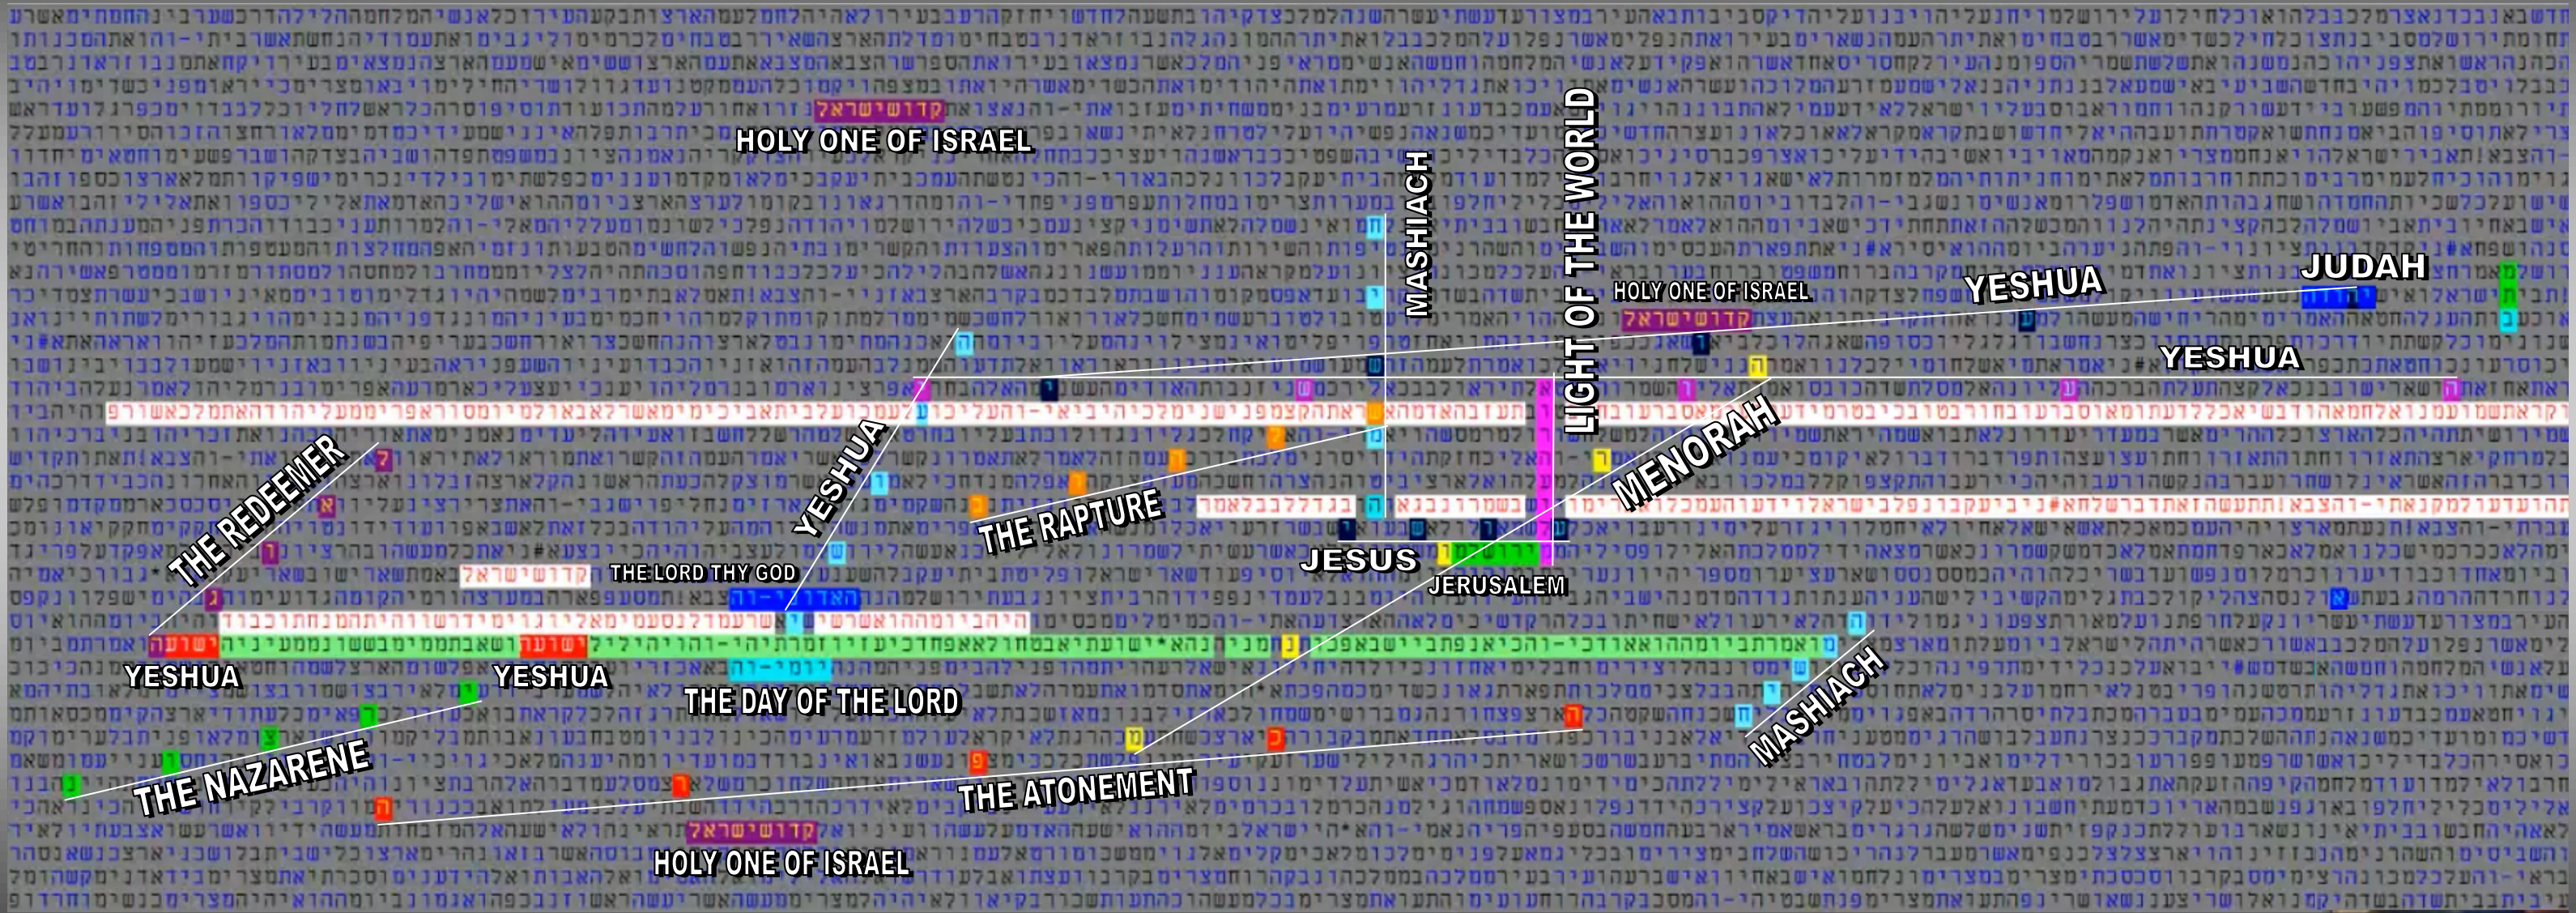

# THE LIGHT OF THE WORLD

## Bible Code Matrix of End Time Prophecy

© MATTHEW WRIGHT MINISTRIES  
Graphic layout by Luis B. Vega

**RESOURCES**  
youtube.com/user/TheMatt71269  
biblecodenow1@gmail.com  
biblecodenow.com  
facebook.com/groups/codesearcher

**SCRIPTURE SOURCE(s)**  
Old & New Testament  
TorahSoft

FOR AN EXPLANATION - STUDY OF THE CHART CODE MATRIX, VISIT THE YOUTUBE CHANNEL VIDEO SERIES.

**WIDTH: 7821 CENTER: 650854**