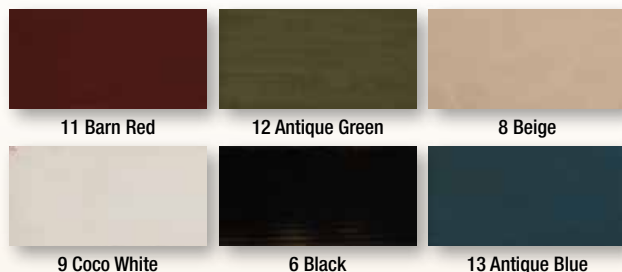

(LC) Legacy Colors
 (HD) Heavy Distress
 (WMT) Wormy Maple Top
 All pieces are all pine unless noted.

2. Pick your finish

Heavy Distress —
 A time-worn, aged look with cracks and worm holes and nicks.
 Shown in Rich Tobacco

3. Pick your colors

Stain and color combinations are limitless and can be mixed and matched for a variety of different looks. To request a specific combination give us a call. Colors and sample patterns may vary. All products pictured can be stained, edgewear, heavy distressed or left unfinished.

Paint Colors

All our finishes are top coated with two coats of high quality varnish for years of protection.

Stain Colors

Choose a finishing option from our different stains or call for OCS stain color and color matching

Stain Colors on Pine Wood INCLUDES VARNISH

Stain Colors on Wormy Maple INCLUDES VARNISH

Legacy Color Collection

Two step paint process

Blocks shown heavy distressed

Colors can vary slightly from printed swatches