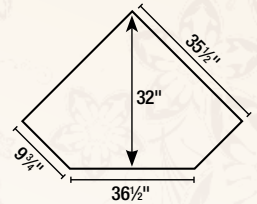

D61 Desk with Wormy Maple Top
With File Drawer
Two Tone — HD Special Walnut Top
HD LC Barn Red Bottom
43"w x 25"d x 30"h

Shown: Heavy Distressed
Full extension drawer slides