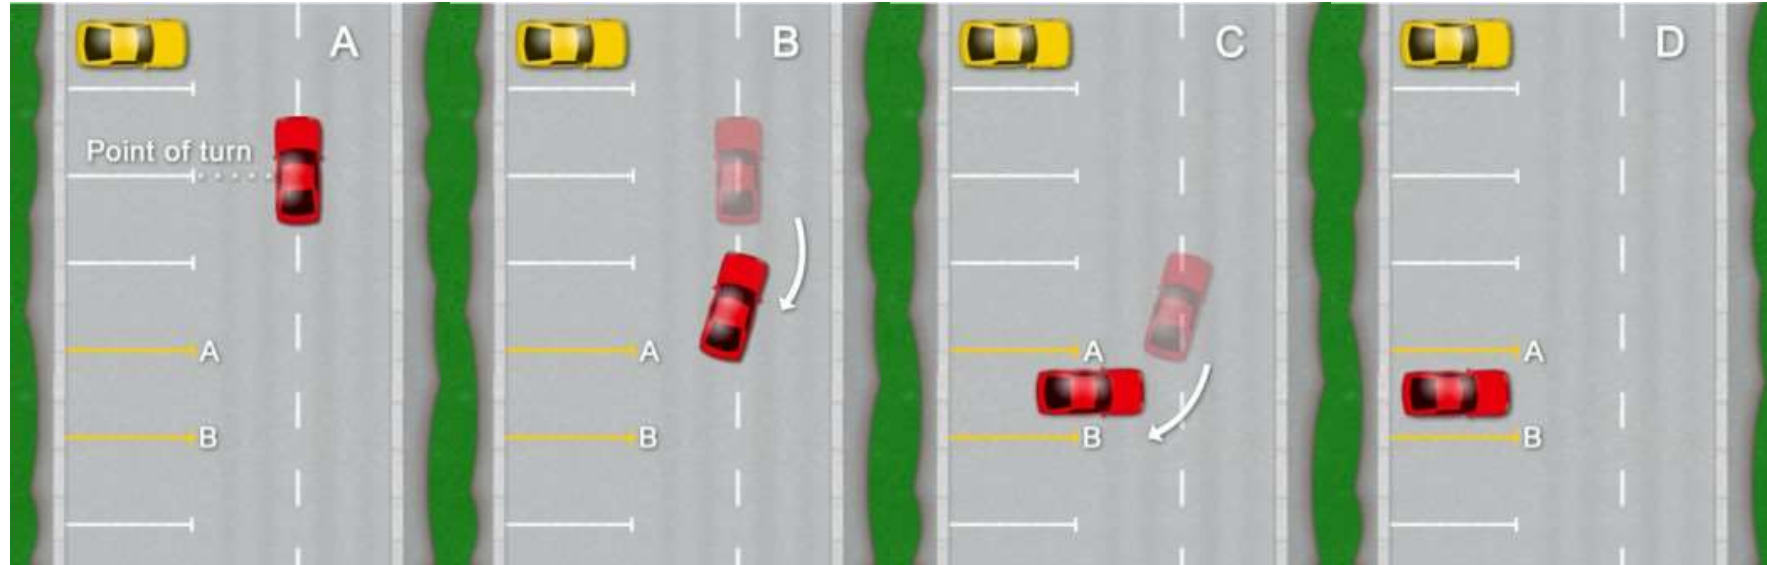

DRIVE AUTOMATIC SCHOOL

Automatic Driving Lessons in the KT & TW Areas

REVERSE BAY PARKING

Position your vehicle in the middle of the lane. At point of turn (see diagram) position the bay line at the centre of your driver's door window. Dry steer full lock left if you are going into a left bay. Or dry steer full lock right if you are going into a right bay.