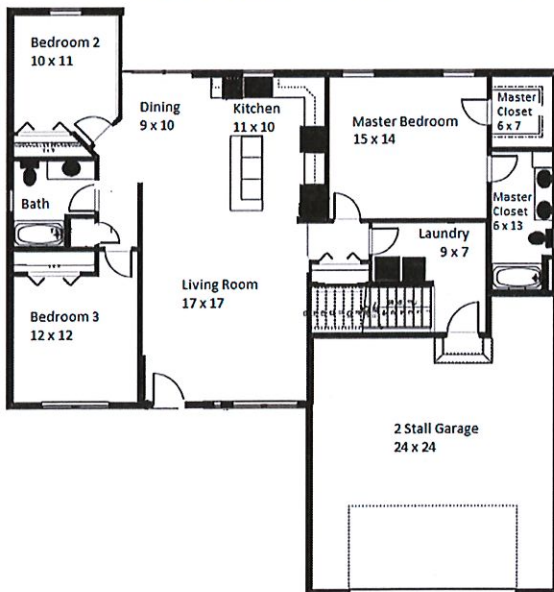

13339 RIVER MEADOW ST WILLISTON ND

MM B4 L7

Your dream home is waiting for you!