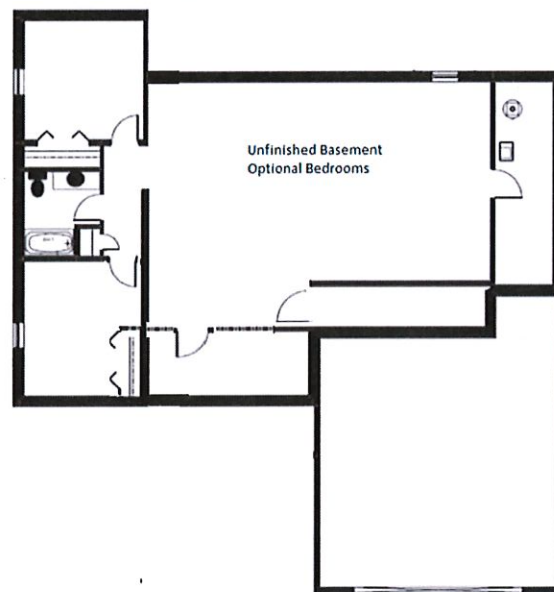

13339 RIVER MEADOW ST WILLISTON ND

MM B4 L7

Your dream home is waiting for you!