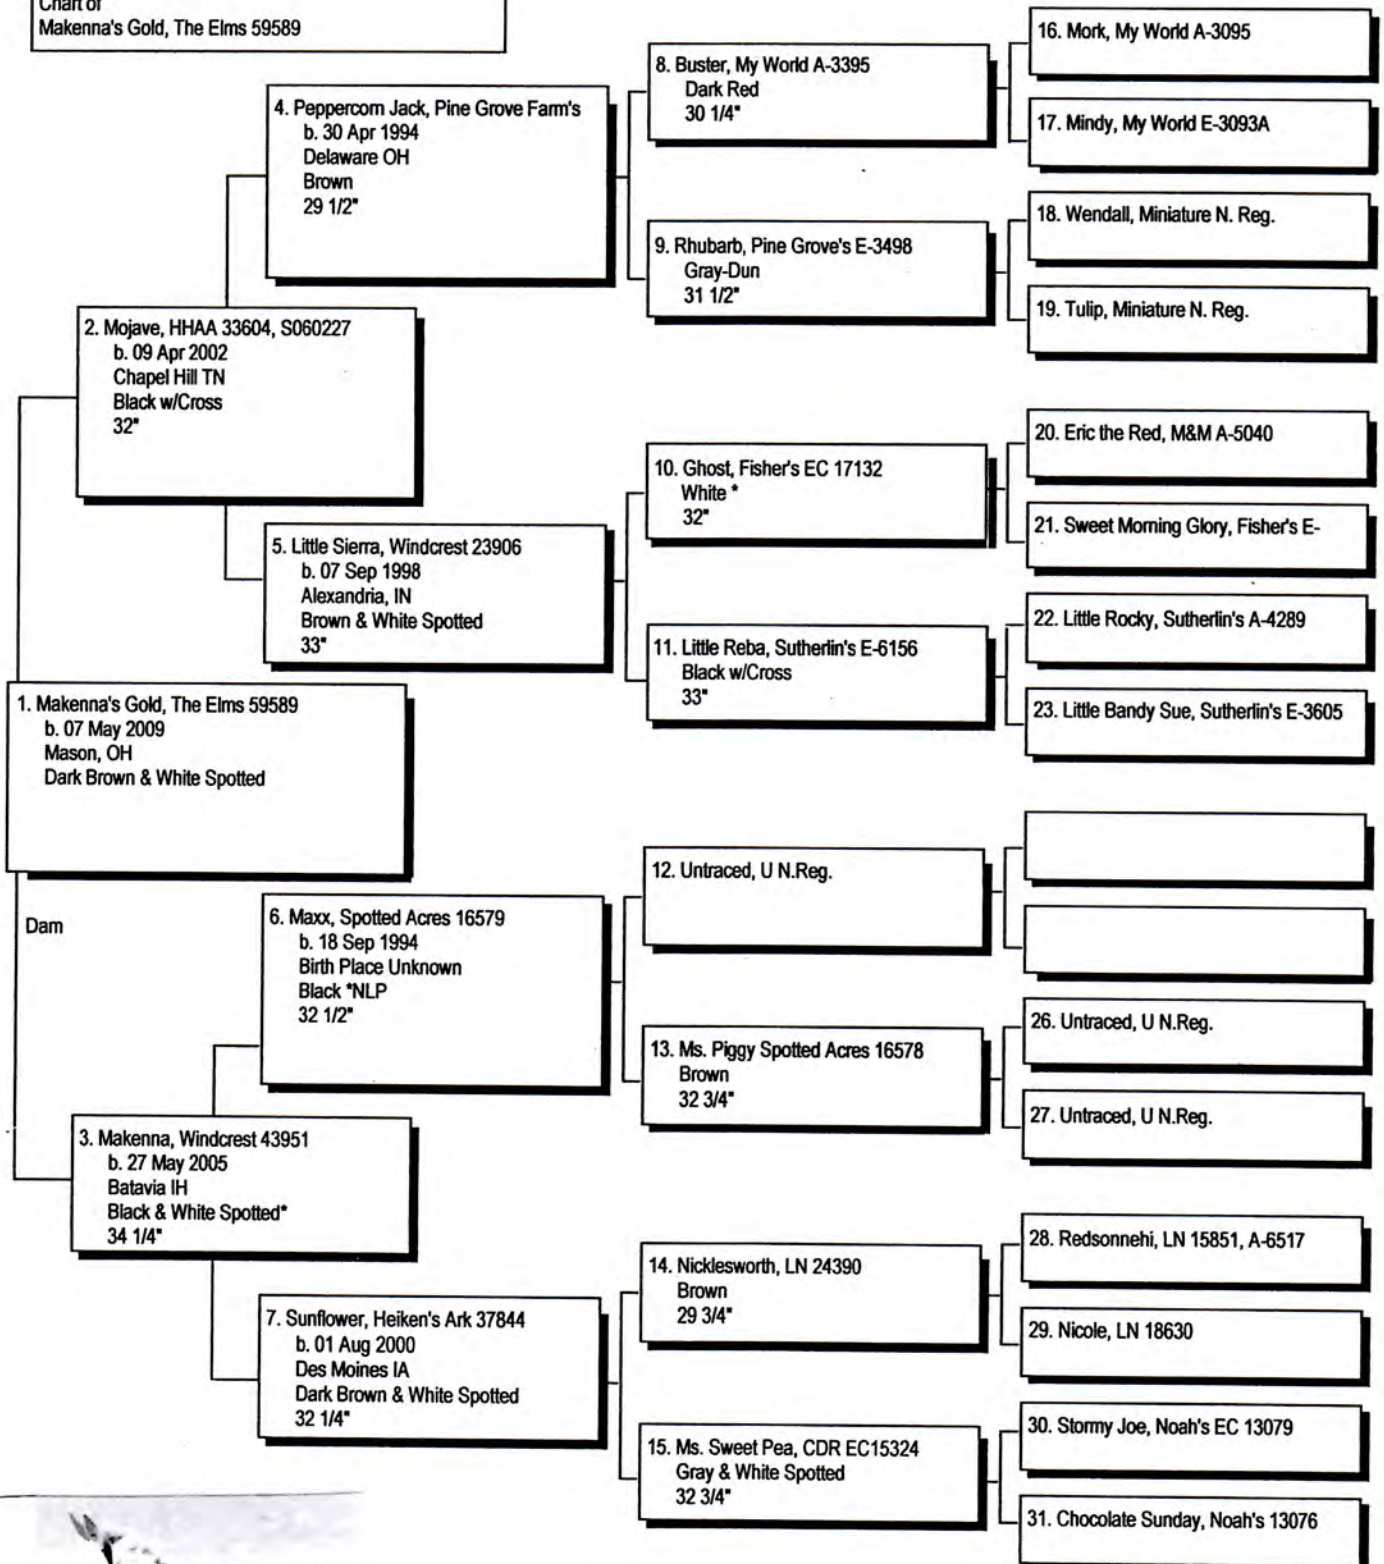

Pedigree

Chart #1

Chart of
Makenna's Gold, The Elms 59589

Makenna's
Gold

The American Donkey and Mule Society
 P.O. Box 1210, Lewisville, TX 75067 (972) 219-0781
 The American Donkey and Mule Society is not responsible
 for errors in information submitted to the registry.