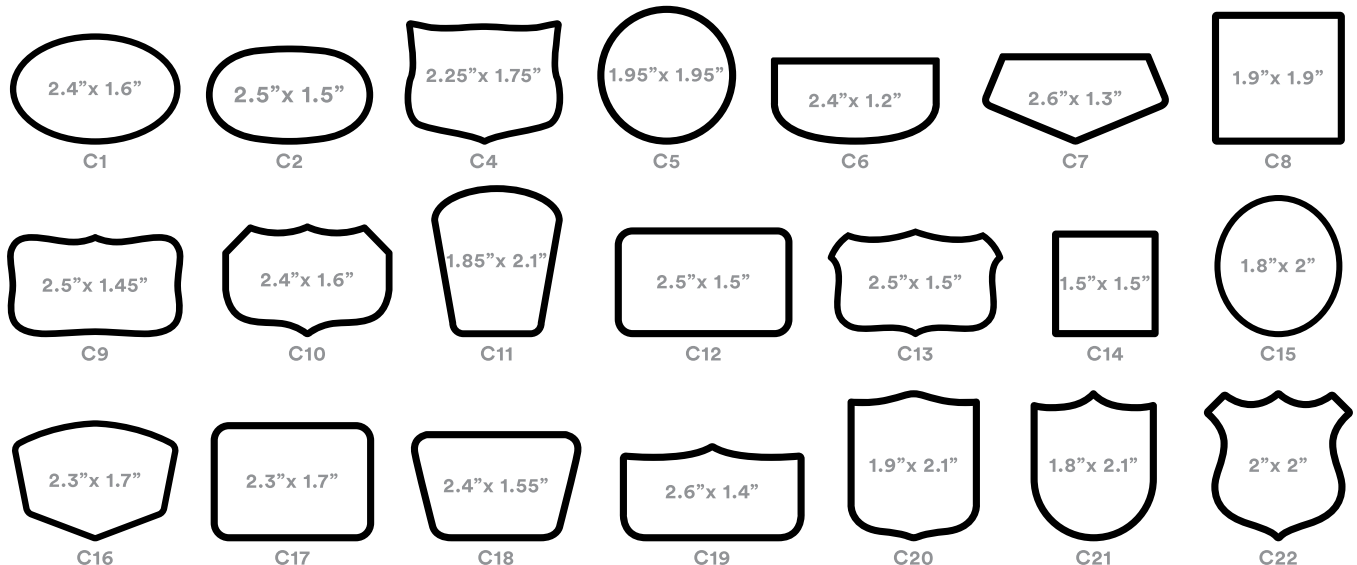

21 TWILL PATCH SHAPES AVAILABLE FOR CORE LOGOS