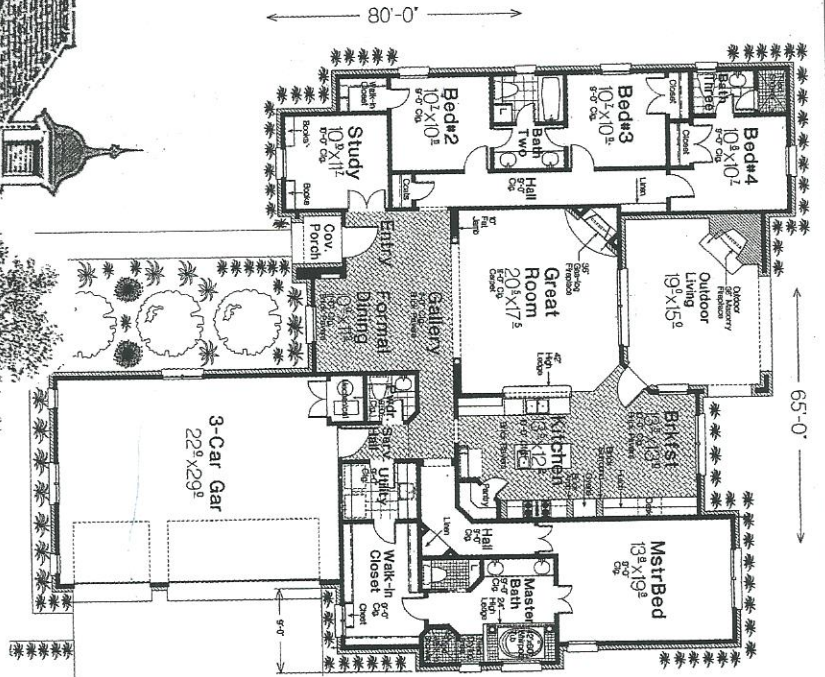

© COPYRIGHT, FILLMORE DESIGN GROUP

- Plan F1293**
2676 SF
- ✓ Study with books
 - ✓ Four bedrooms
 - ✓ Outdoor living area with masonry fireplace
 - ✓ Striking French exterior

Plan No. F1293
 2676 SF

FILLMORE DESIGN GROUP