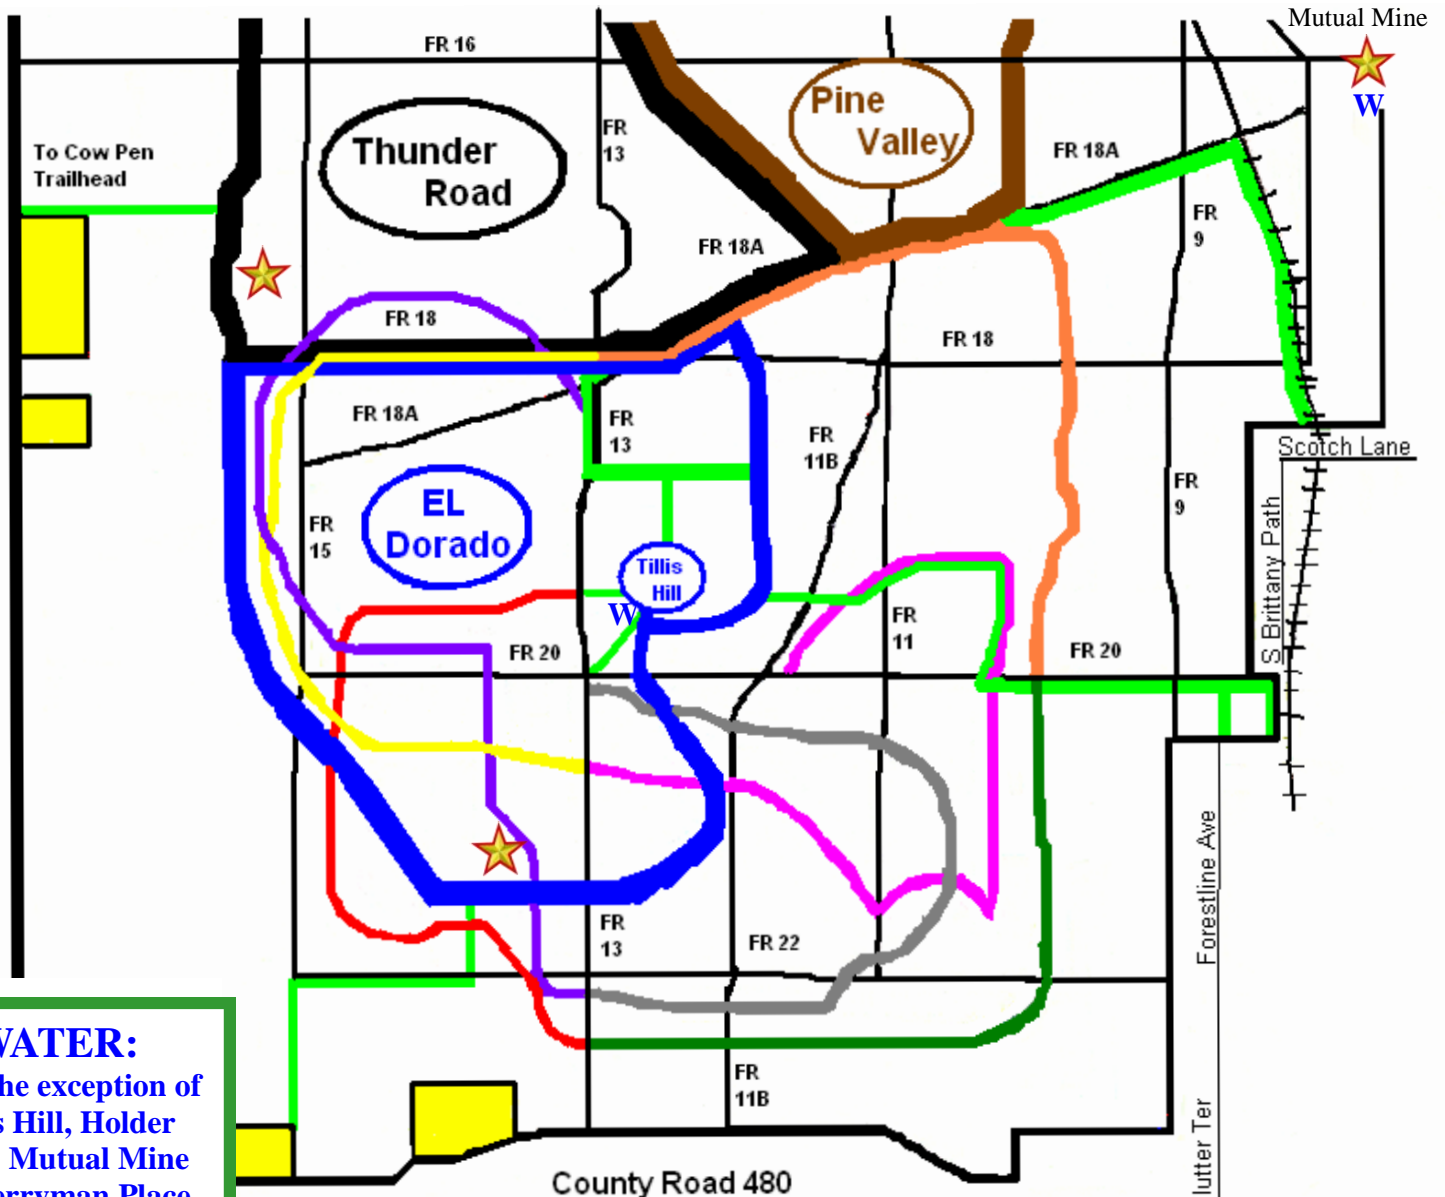

Withlacoochee State Forest

Citrus Tract

Tillis Hill Recreation Area Map

- Field Trial Trails are the thinner multi-colored lines.
- Horse Trails are the thicker blue, black or brown lines.
- Neighborhood access trails are bright lime green.
- See "Citrus Trails" for full map.

Field Trial Run Mileage:	
Purple	4.0 miles
Green	2.8 miles
Red	2.9 miles
Yellow	3.3 miles
Pink	4.2 miles
Orange	3.2 miles
Gray	3.6 miles

WATER:
 With the exception of Tillis Hill, Holder Mine, Mutual Mine and Perryman Place, water is seasonal (based on rain) or may not be very clean due to algae, leaves, etc.