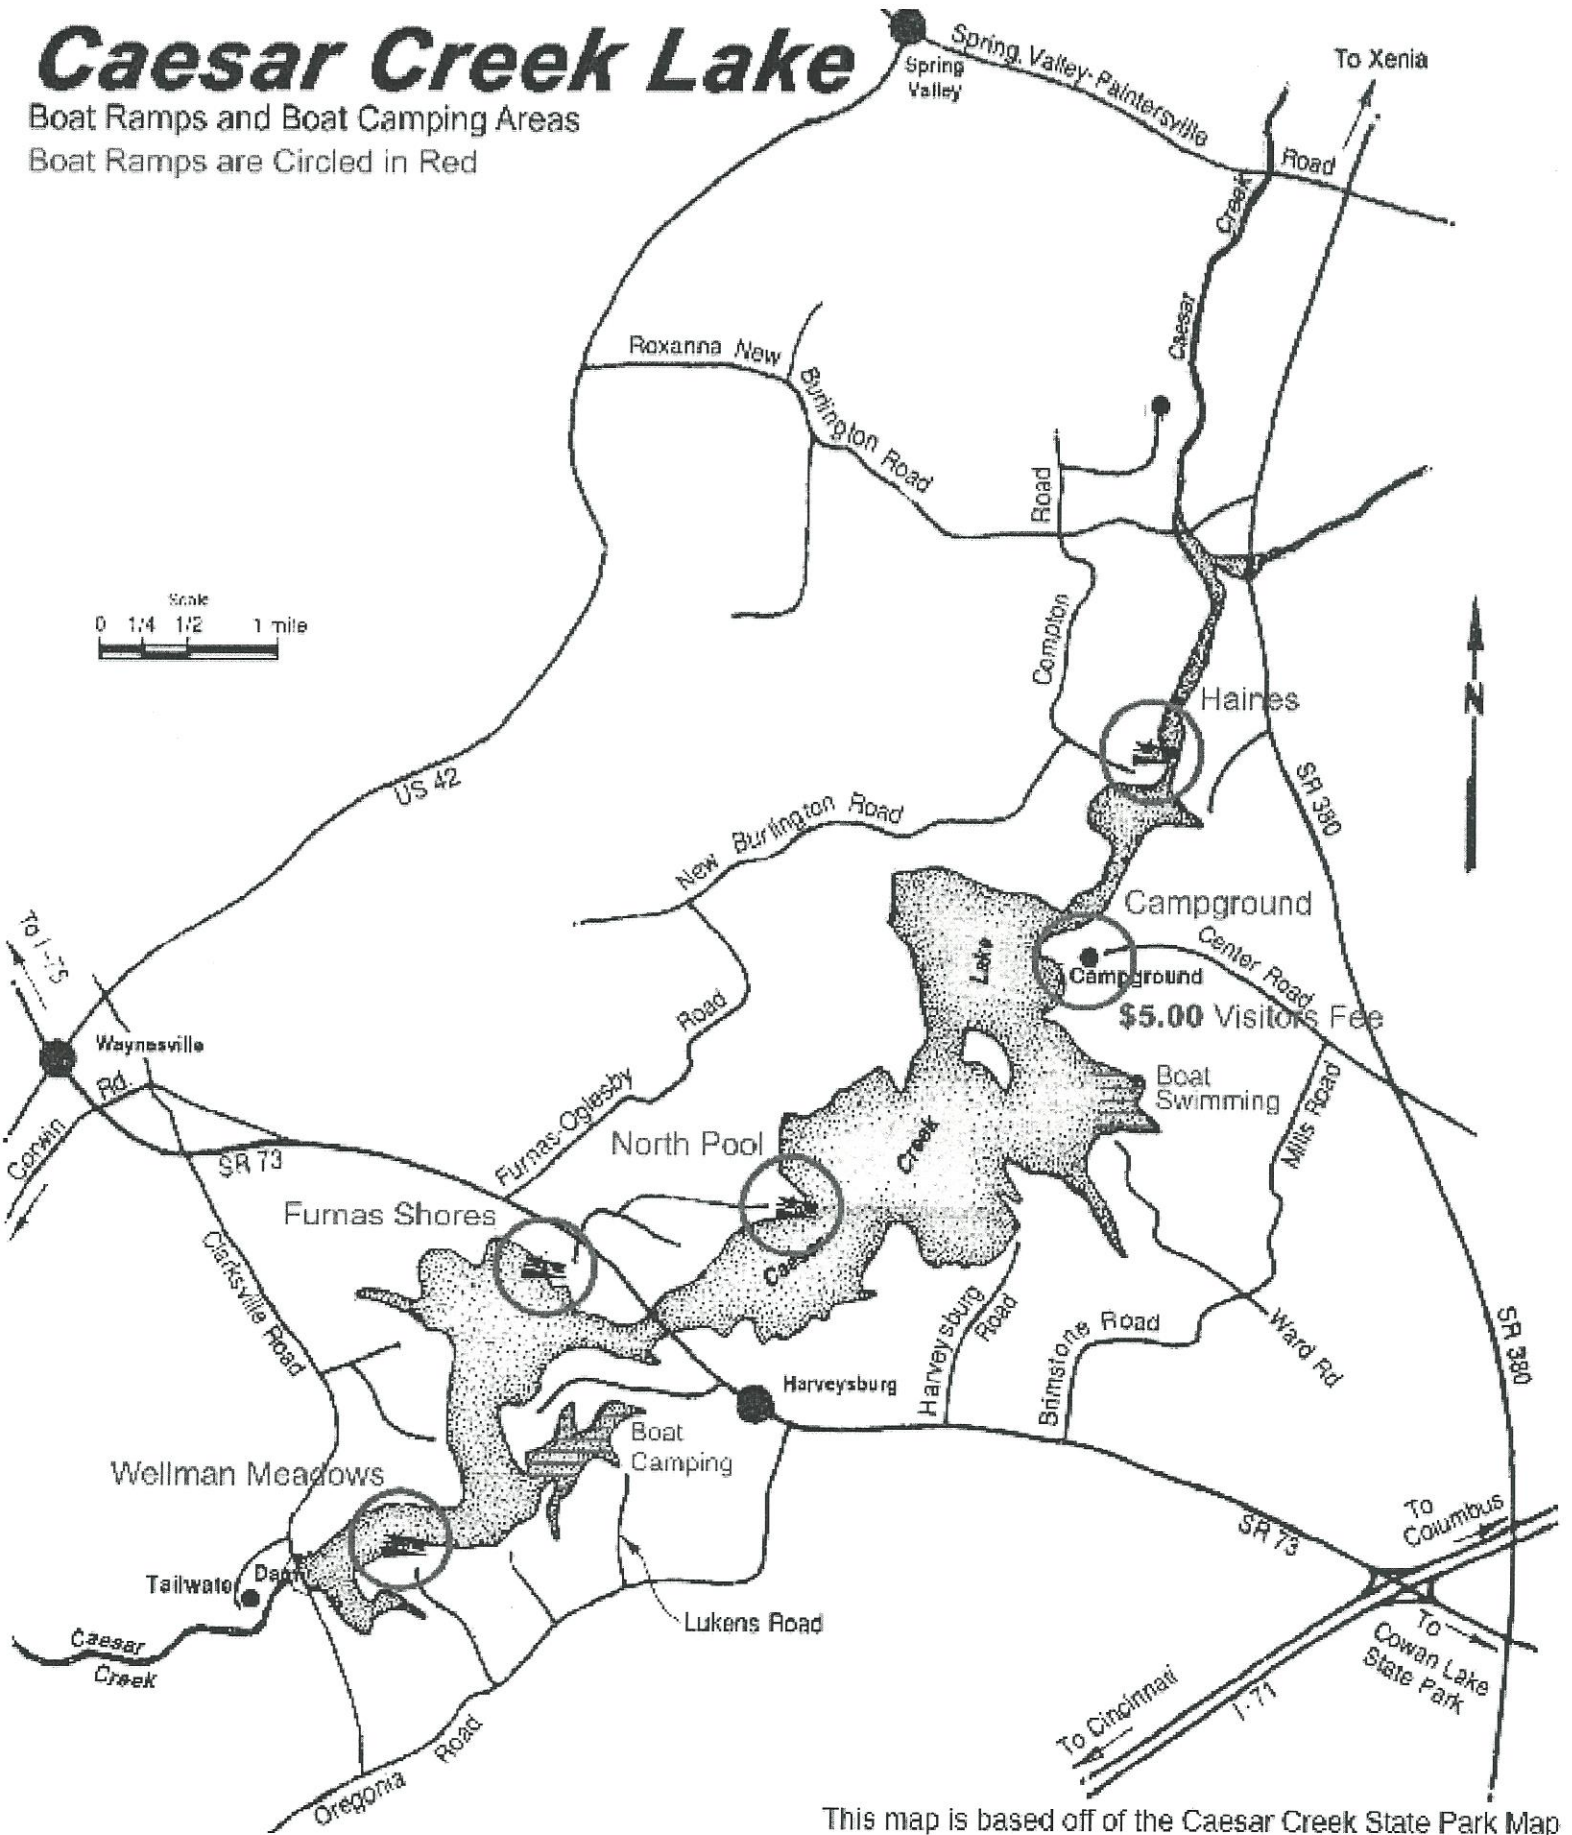

Caesar Creek Lake

Boat Ramps and Boat Camping Areas
Boat Ramps are Circled in Red

This map is based off of the Caesar Creek State Park Map