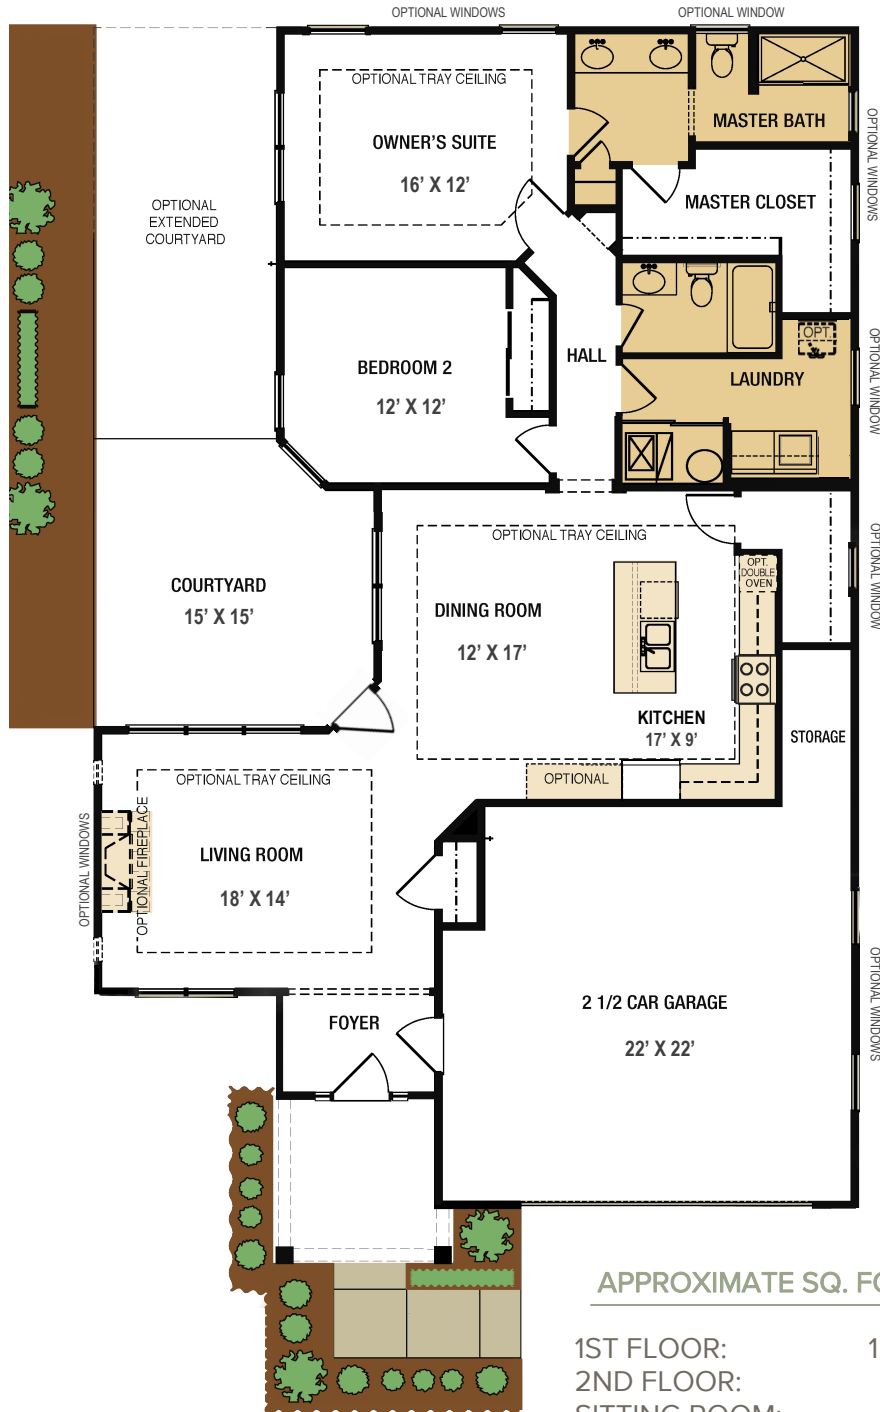

PALAZZO

2+ BEDROOM / 2+ BATHROOM / 2.5 CAR GARAGE

APPROXIMATE SQ. FOOTAGE:

1ST FLOOR:	1,588 SQ.FT.
2ND FLOOR:	466 SQ.FT.
SITTING ROOM:	120 SQ.FT.
4-SEASONS ROOM:	121 SQ.FT.
TOTAL:	2,295 SQ.FT.