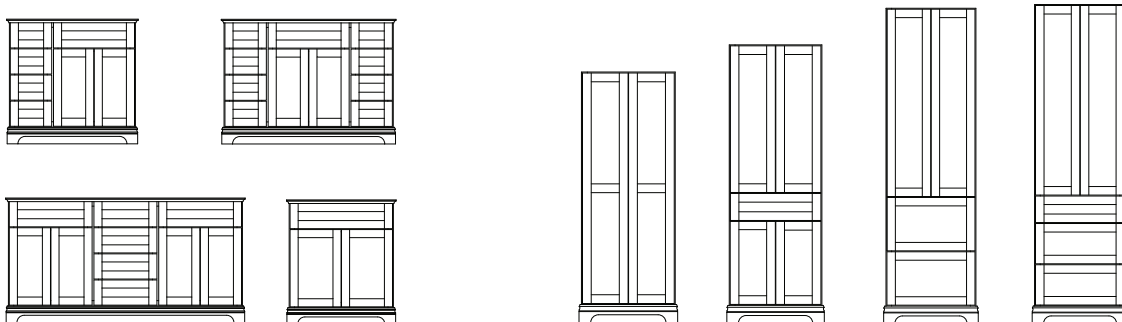

TAILORED TO YOUR SPACE

Every home is unique, but Estate's artistic **profiled top molding** and **arched toe kick valance** embellish any bath with classic distinction.

SELECT YOUR CONFIGURATION.

Whether you opt for the simplicity of a **single sink base** or the elegance of **double drawer stacks**, Estate brings your bath timeless refinement.