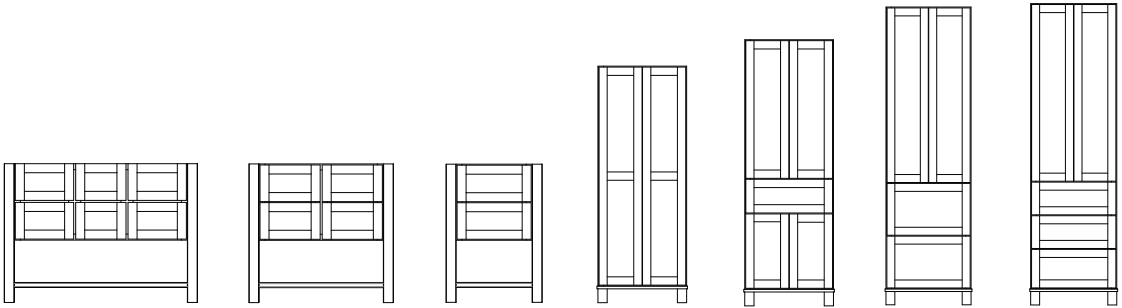

TAILORED TO YOUR SPACE

Each piece includes finished ends and your choice of three options for a vanity base **shelf** (plain, slatted, or no shelf at all) and three choices for **decorative legs** (turned, tapered, or straight).

SELECT YOUR CONFIGURATION

Bungalow opens up a world of style possibilities to express your personal flair, whether you're looking for an ornate **double vanity** with **traditional furniture legs** or a simple **single sink** option with **straight legs** and a **slatted shelf**.