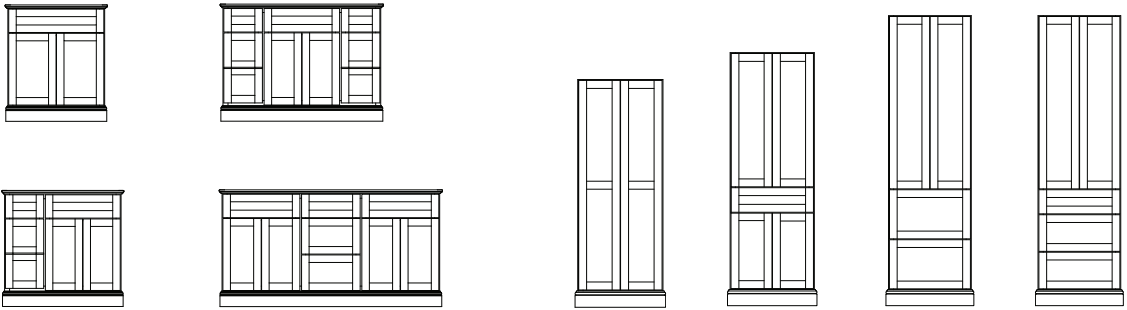

TAILORED TO YOUR SPACE

Fully enclosed **base molding**, **decorative top molding** and flushed finished ends give your space effortless chic.

SELECT YOUR CONFIGURATION

Chalet's configuration options make room for all your bathroom essentials, whether you need lots of **drawer space** or simply a **single vanity** with plenty of **under-sink storage**.