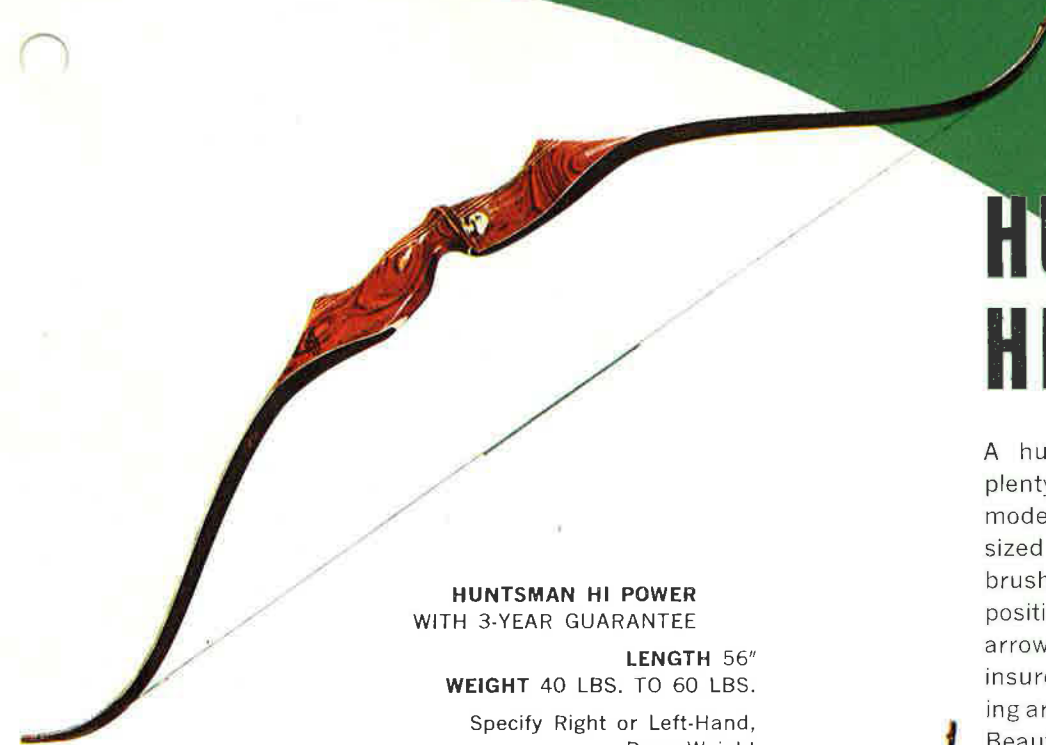

HERITAGE WITH 3-YEAR GUARANTEE
LENGTHS 68" AND 66"
WEIGHTS 30 LBS. TO 50 LBS.
Specify Right or Left-Hand,
Draw Weight and Length
Retail Price
\$ 99.95

TARGETSMAN EXPRESS

A showpiece of balanced energy, the Targetsman Express is powered by the same "shooting machines" that make up the limbs of the Heritage. The forward flowing handle section of tough imported woods provide the stabilization for exceptional accuracy under all shooting conditions. Equipped with thumb rest to provide tournament-winning balance. Velvet smooth action, massive power makes this bow a must for the hard-to-please experienced archer.

TARGETSMAN EXPRESS WITH 3-YEAR GUARANTEE
LENGTHS 66" AND 62"
WEIGHTS 25 LBS. TO 50 LBS.
Specify Right or Left-Hand,
Draw Weight and Length
Retail Price
\$ 79.95

HUNTSMAN HI POWER

A huskey 56" hunting bow with plenty of big game know-how, of modern stabilized design with a man sized handle. Easy to handle in brush and can be shot from any position. Equipped with carpet-type arrow rest and leather arrow plate insure quiet passage of heavy hunting arrows under all field conditions. Beautiful laminated woods in the handle blending smoothly with the fiberglass makes this truly a bow-hunter's delight.

HUNTSMAN HI POWER WITH 3-YEAR GUARANTEE
LENGTH 56"
WEIGHT 40 LBS. TO 60 LBS.
Specify Right or Left-Hand,
Draw Weight
Retail Price
\$ 59.95

PLAINSMAN

The newest addition to the line of fine Colt bows. A ruggedly handsome 60" bow designed as an all-around bow for hunting and field. Long enough to insure smoothness and accuracy, yet short enough to use in a deer blind. Rare, exotic woods in the handle that is designed with the built in stabilizers usually found in more expensive bows. Equipped with feather arrow rest and leather arrow plate. An ideal bow for the bowhunter who wants a "power-house" at a moderate price.