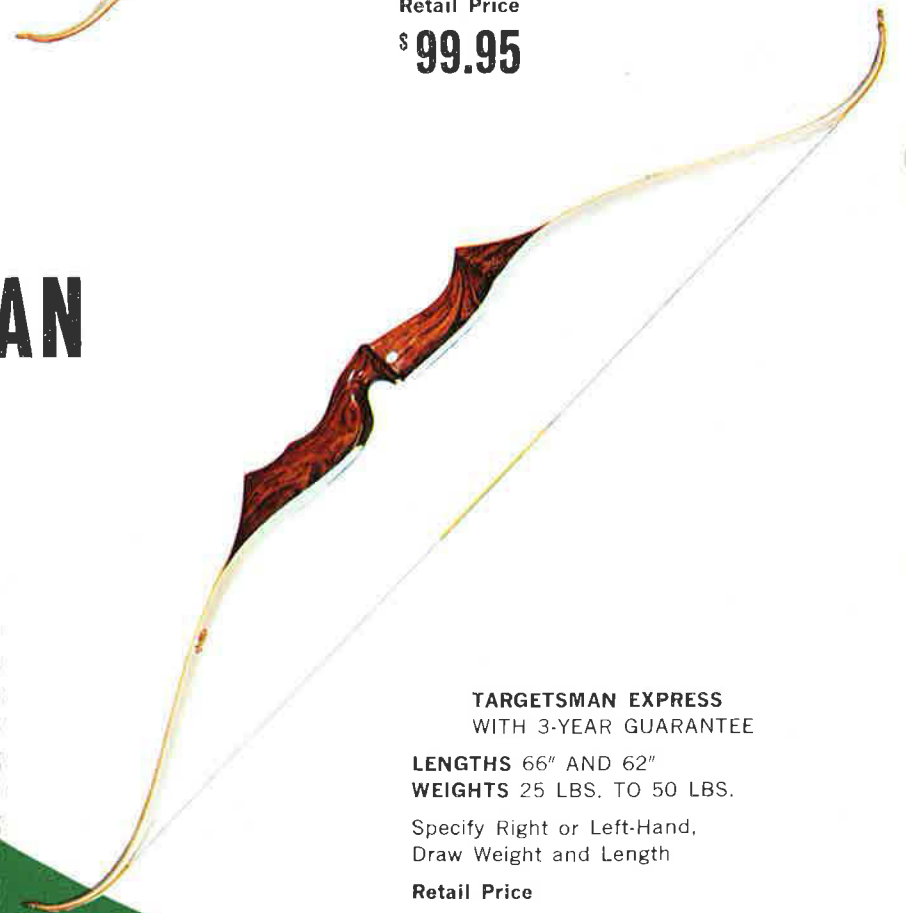

ARCHERY

HERITAGE

The Heritage designed by world-renowned custom bow makers, incorporates the famous "duoflex" principle which provides a balanced deflex-reflex limb with full working recurve. Has hand-sculptured "archer approved" grip of beautiful imported hardwoods. The forward weight distribution of the handle section eliminates the need for outside compensating devices of any kind. A hand-tailored thumb rest completes the balance so necessary for precision shooting.

HERITAGE WITH 3-YEAR GUARANTEE
LENGTHS 68" AND 66"
WEIGHTS 30 LBS. TO 50 LBS.
Specify Right or Left-Hand,
Draw Weight and Length
Retail Price
\$ 99.95

TARGETSMAN EXPRESS

A showpiece of balanced energy, the Targetsman Express is powered by the same "shooting machines" that make up the limbs of the Heritage. The forward flowing handle section of tough imported woods provide the stabilization for exceptional accuracy under all shooting conditions. Equipped with thumb rest to provide tournament-winning balance. Velvet smooth action, massive power makes this bow a must for the hard-to-please experienced archer.

PLAINSMAN WITH 3-YEAR GUARANTEE
LENGTH 60"
WEIGHTS 35 LBS. TO 60 LBS.
Specify Right or Left-Hand,
Draw Weight
Retail Price
\$ 39.95

FIBER GLASS BOWS

PIONEER

A 62" all-around bow that is equally at home in the field or on the range. The Pioneer has the strength and stability characteristics of more expensive bows. Rugged limb construction lessens chance of bow damage due to improper handling and other abuses. Select hardwood handle and multi-ply Fiberglass backing and facing makes this a most attractive bow moderately priced.