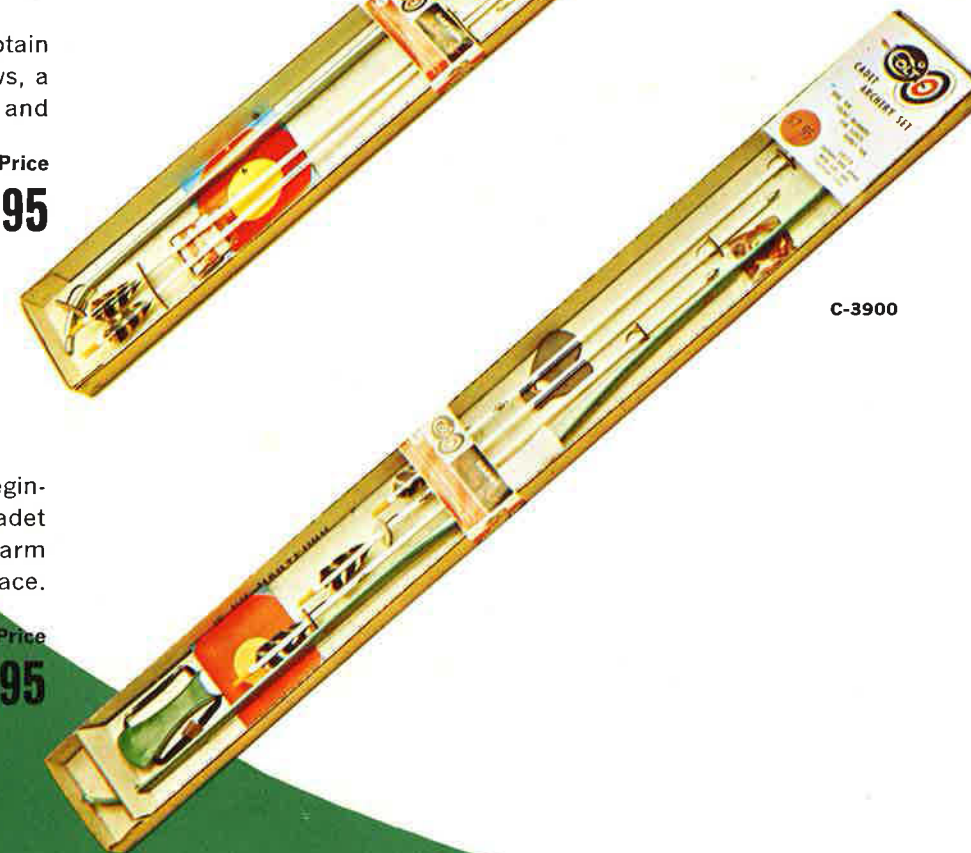

ARCHERY SETS

COMMANDER®

Features the 45 Lb. Commander bow plus six quality 28" arrows with field points for roving and plinking. Also included: Leather arm guard, shooting glove and animal target.

Retail Price
Set $15.95

CAPTAIN®

Set includes a 30 Lb. 56" Captain bow plus four top quality arrows, a good arm guard, shooting tab and target face.

Retail Price
Set $11.95

CADET®

A truly fine set for the young beginner. Features the 50" 20 Lb. Cadet bow plus a supply of arrows, arm guard, shooting tab and target face.

Retail Price
Set $7.95

C-3900

CUSTOM ARROWS

COLT EASTON ALUMINUM — From nock to tip this aluminum arrow is the discriminating archer's choice for precision target or field shooting. The Easton aluminum shafting is lightweight, rugged and precision manufactured. Equipped with two-part target points. A high-performance, accurate arrow. Attractively crested. Helical spiral fletching assures accurate flight.

A-1000 ALUMINUM $29.95 DOZ.
TARGET POINTS ONLY
LENGTHS TO 31" DRAW
WEIGHTS FROM 25 LBS. TO 50 LBS.

COLT MICRO FLITE FIBERGLASS — A sturdy, precision-crafted arrow in the rugged durability of fiberglass. Ideal in the field or at the match. Micro Flite is sturdy, smoothly finished and straight-as-a-die. Top selection of white or dyed white feathers on helical spiral fletching. Attractively crested.

A-2000 MICRO FLITE TARGET $25.95 DOZ.
A-2200 MICRO FLITE 2-BLADE HILBRE HUNTING $30.95 DOZ.

A-2400 MICRO FLITE 4-BLADE SUPER HILBRE HUNTING $31.95 DOZ.
LENGTHS TO 31" DRAW WEIGHTS TO 65 LBS.