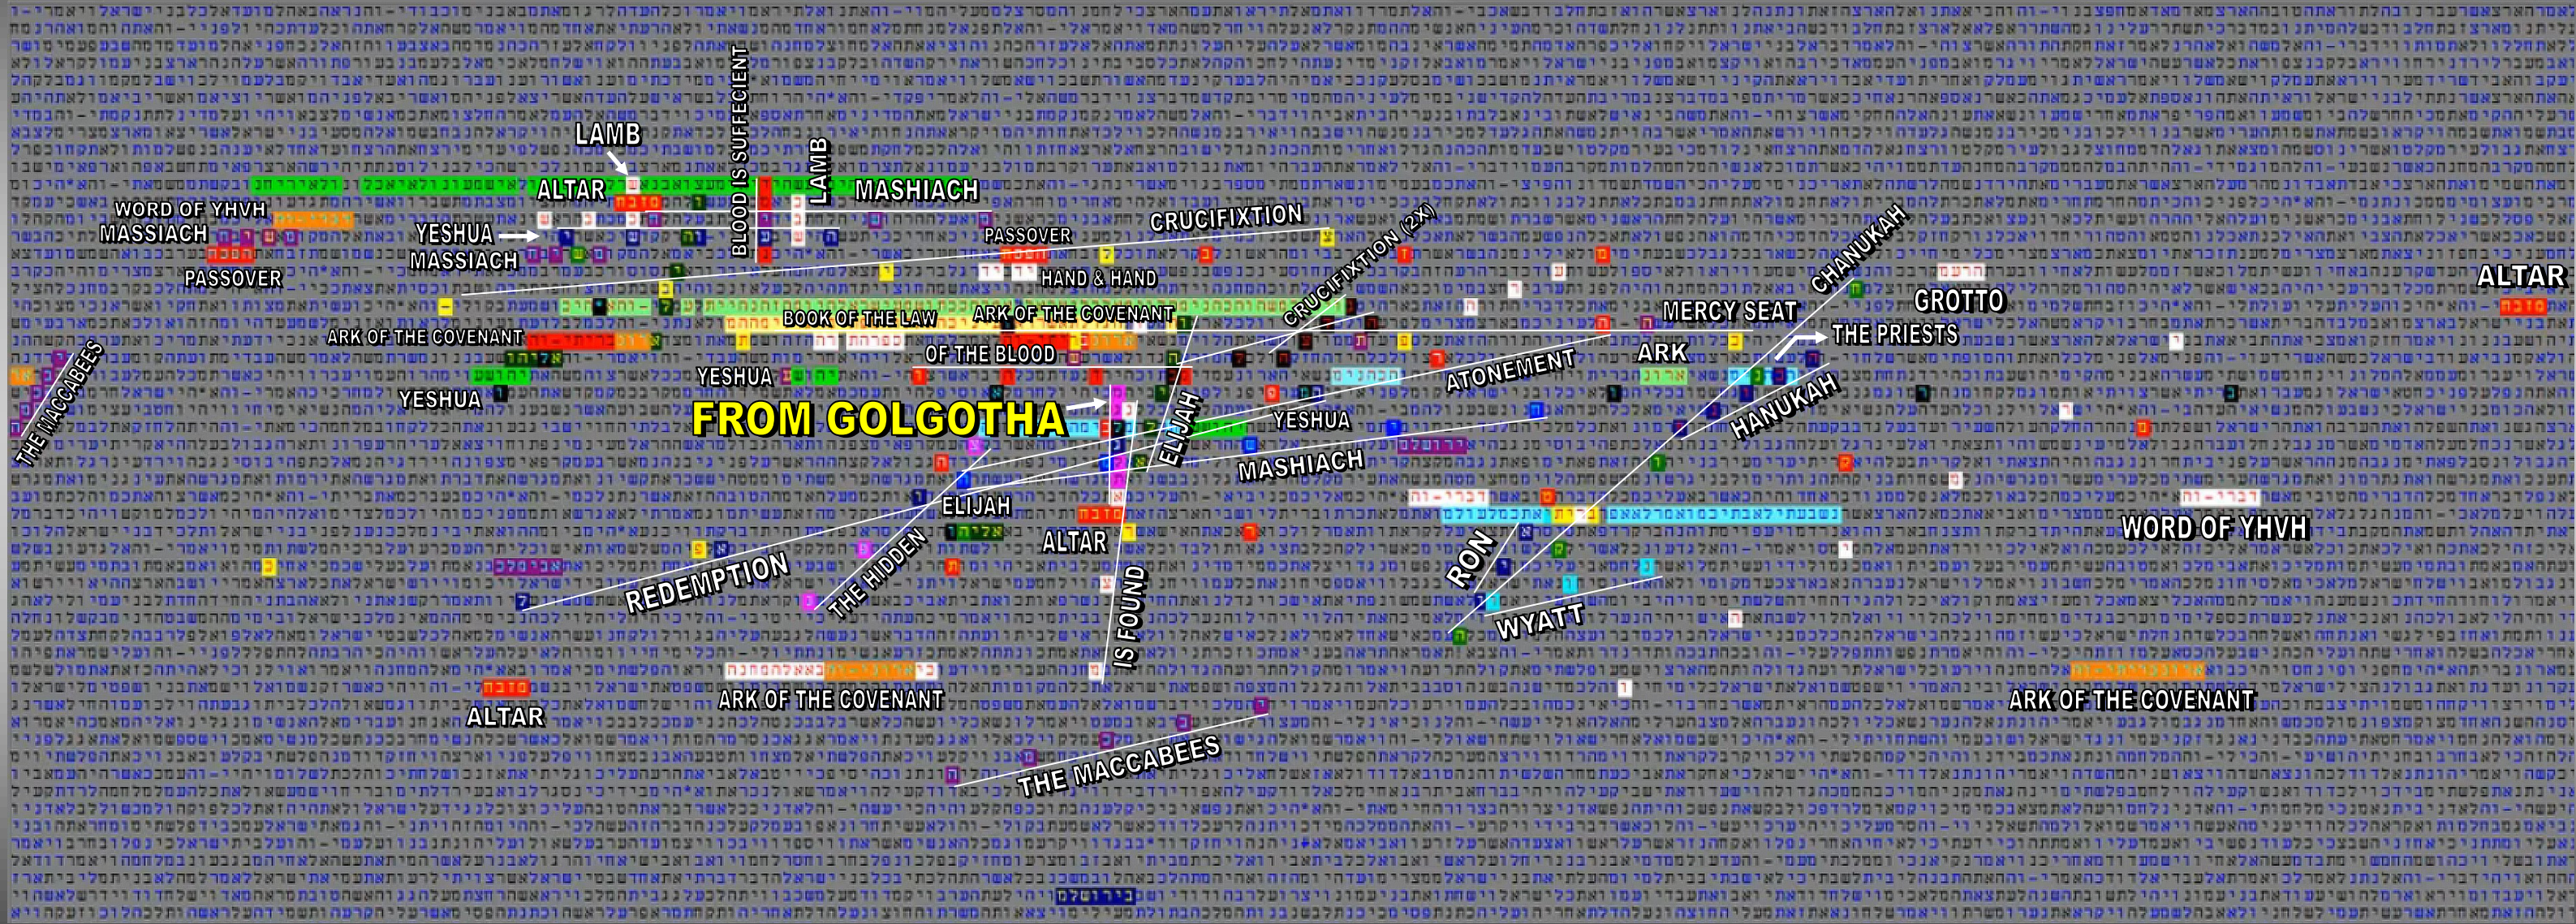

FROM GOLGOTHA - ARK OF COVENANT

Bible Code Matrix of End Time Prophecy

© MATTHEW WRIGHT MINISTRIES
Graphic layout by Luis B. Vega

RESOURCES
[youtube.com/user/TheMatt71269](https://www.youtube.com/user/TheMatt71269)
biblecodenow1@gmail.com
biblecodenow.com
[facebook.com/groups/codesearcher](https://www.facebook.com/groups/codesearcher)

SCRIPTURE SOURCE(S)
 Old & New Testament
 TorahSoft

FOR AN EXPLANATION - STUDY OF THE CHART CODE MATRIX, VISIT THE YOUTUBE CHANNEL VIDEO SERIES.
WIDTH: 4670 CENTER: 290784