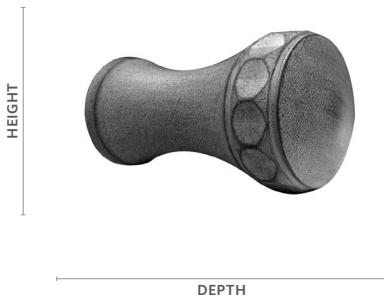

Concord

Fits		Dimensions		Unit of Measure
1 3/8" Buckingham® Poles		Depth: 2 1/4"		Pair
1 3/8" Estate™ Traverse Rods		Height: 2 1/4"		
1 3/8" K-Rail Traverse Rods		Width: 2 1/4"		
Product Number & Finish				
292172701	Aged Gold	292172856	Dark Walnut	292172855 Shimmer
292172709	Black Gold	292172755	Distressed Oak	292172749 Slate
292172753	Camden	292172756	Moonglow	292172757 Sterling
292172754	Castle Rock	292172791	Old World White	292172131 Venetian
292172751	Cottage White	292172805	Ornate	292172758 Winterwood

A

B

Aston | Moonglow
Stamford | Distressed Oak

1 3/8" Finials & Endcaps

Cross Geometric

Fits		Dimensions		Unit of Measure
1 3/8" Buckingham® Poles		Depth: 4 1/2"		Pair
1 3/8" Estate™ Traverse Rods		Height: 2 1/2"		
1 3/8" K-Rail Traverse Rods		Width: 2 1/2"		
Product Number & Finish				
292151701	Aged Gold	292151856	Dark Walnut	292151855 Shimmer
292151709	Black Gold	292151755	Distressed Oak	292151749 Slate
292151753	Camden	292151756	Moonglow	292151757 Sterling
292151754	Castle Rock	292151791	Old World White	292151131 Venetian
292151751	Cottage White	292151805	Ornate	292151758 Winterwood

Davenport

Fits		Dimensions		Unit of Measure
1 3/8" Buckingham® Poles		Depth: 3 3/4"		Pair
1 3/8" Estate™ Traverse Rods		Height: 2 1/8"		
1 3/8" K-Rail Traverse Rods		Width: 2 1/8"		
Product Number & Finish				
292173701	Aged Gold	292173856	Dark Walnut	292173855 Shimmer
292173709	Black Gold	292173755	Distressed Oak	292173749 Slate
292173753	Camden	292173756	Moonglow	292173757 Sterling
292173754	Castle Rock	292173791	Old World White	292173131 Venetian
292173751	Cottage White	292173805	Ornate	292173758 Winterwood