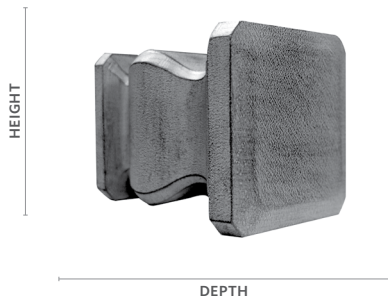

3 1/2" Return Transitional Bracket

Fits	Dimensions		Unit of Measure
1 3/8" Buckingham® Poles	Depth: 5 5/16" Height: 3 3/8" Width: 1"	Wall to Pole: 2 5/8" Return: 3 1/2"	Piece
Product Number & Finish			
292506701 Aged Gold	292506856 Dark Walnut	292506855 Shimmer	
292506709 Black Gold	292506755 Distressed Oak	292506749 Slate	
292506753 Camden	292506756 Moonglow	292506757 Sterling	
292506754 Castle Rock	292506791 Old World White	292506131 Venetian	
292506751 Cottage White	292506805 Ornate	292506758 Winterwood	

Swivel Socket

Fits	Dimensions		Unit of Measure
1 3/8" Buckingham® Poles	Length to Center (a): 2 3/8" Height (b): 1 3/8" Full Length: 3 3/16"		Piece
Product Number & Finish			
5606701 Aged Gold	5606856 Dark Walnut	5606855 Shimmer	
5606709 Black Gold	5606755 Distressed Oak	5606749 Slate	
5606753 Camden	5606756 Moonglow	5606757 Sterling	
5606754 Castle Rock	5606791 Old World White	5606131 Venetian	
5606751 Cottage White	5606805 Ornate	5606758 Winterwood	

Use the measurement guide to the left to help determine the correct dimensions for your selected product.

Hamilton | Slate
Davenport | Camden

2" Finials & Endcaps

Aston

Fits	Dimensions	Unit of Measure
2" Buckingham® Poles 2" Estate™ Traverse Rods	Depth: 3½" Height: 3⅛" Width: 3¼"	Pair
Product Number & Finish		
292179701 Aged Gold	292179856 Dark Walnut	292179855 Shimmer
292179709 Black Gold	292179755 Distressed Oak	292179749 Slate
292179753 Camden	292179756 Moonglow	292179757 Sterling
292179754 Castle Rock	292179791 Old World White	292179131 Venetian
292179751 Cottage White	292179805 Ornate	292179758 Winterwood