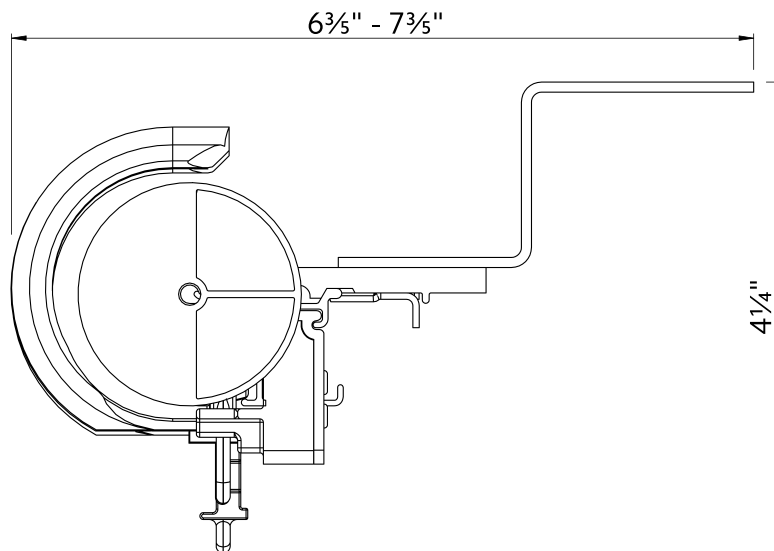

94130xxx

⊕

1796061

1 3/8" Ceiling Mount

2" Ceiling Mount

Double Wall Mount using parts:

To achieve this look, order Estate rod, ceiling mounted. 94130xxx brackets are included with the rod. Then order one, item 94125xxx double bracket and two, item 1796061 ceiling mount brackets multiplied by the quantity needed based on the bracket spacing drawing on page 50.