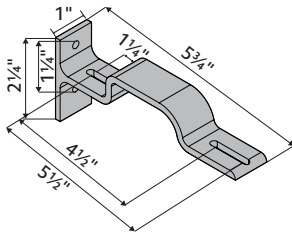

Double Bracket

Fits

1 3/8" Estate™ Traverse Rods
2" Estate™ Traverse Rods

Dimensions

Depth: 5 3/4"
Height: 2 1/4"
Width: 1"

Unit of Measure

10 pieces per box

Product Number & Finish

71134110 Satin Brass