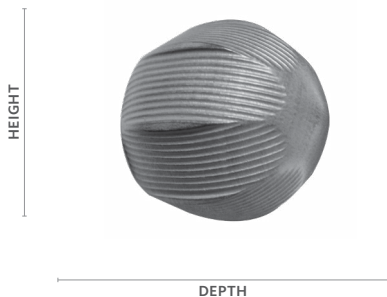

Fits	Dimensions	Unit of Measure
3" Buckingham® Poles	Depth: 4¾" Height: 5" Width: 5"	Pair

Product Number & Finish		
292194701 Aged Gold	292194856 Dark Walnut	292194855 Shimmer
292194709 Black Gold	292194755 Distressed Oak	292194749 Slate
292194753 Camden	292194756 Moonglow	292194757 Sterling
292194754 Castle Rock	292194791 Old World White	292194131 Venetian
292194751 Cottage White	292194805 Ornate	292194758 Winterwood