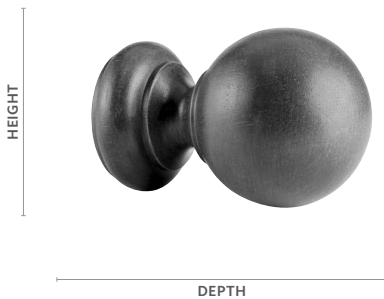

Fits		Dimensions	Unit of Measure
2" Buckingham® Poles 2" Estate™ Traverse Rods		Depth: 5¼" Height: 3¾" Width: 3¾"	Pair
Product Number & Finish			
CWB559701 Aged Gold	CWB559856 Dark Walnut	CWB559855 Shimmer	
1829897 Black Gold	292559755 Distressed Oak	1829893 Slate	
292559753 Camden	292559756 Moonglow	292559757 Sterling	
292559754 Castle Rock	1829892 Old World White	1829896 Venetian	
292559751 Cottage White	1829895 Ornate	292559758 Winterwood