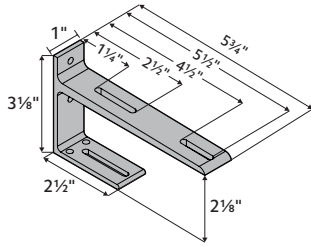

2" Estate™ Traverse Rod Components

To learn more about the technical specs on Estate Traverse Rods and AMP™ Motorization, see pages 46-49.

Double Bracket

Diameter	Dimensions	Quantity per Box
1 3/8" Estate™ Traverse Rods 2" Estate™ Traverse Rods	Depth: 5 3/4" Height: 3 1/8" Width: 1"	10 pieces per box
Product Number & Finish		
71132062	Antique Brass	71132110 Satin Brass
71132006	Black	71132012 Satin Nickel

Item	Product No. & Finish	Description	Quantity Per Box	Full Pack Price	Broken Pack Price
	62101000 White 62101010 Black	AMP Remote Control RF 2W 15 Channel	1 piece per box	$37.71	n/a
	62201300 White	AMP Battery Charger 16.5V/0.89A	1 piece per box	$15.92	n/a
	62102000 White	AMP Gateway USB Bridge	1 piece per box	$111.38	n/a
	62109000 White	AMP Wall Switch Surface RF 2W 15 Channel	1 piece per box	$48.66	n/a
	62108000 White	AMP Wall Switch RF 2W 15 Channel	1 piece per box	$30.42	n/a
	2989899000	15" Cable Assembly	10 pieces per box	$5.63	n/a
	1026661	4' Cable Assembly	10 pieces per box	$6.71	n/a
	2989901000	10' Cable Assembly	10 pieces per box	$9.97	n/a
	2989902000	20' Cable Assembly	10 pieces per box	$14.44	n/a