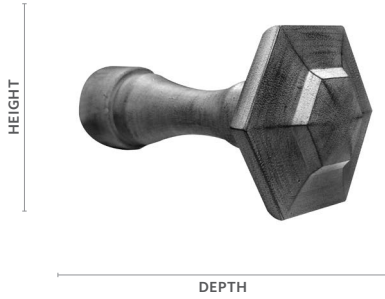

Holdbacks

Benson

Dimensions		Unit of Measure	
Depth: 8½"		Pair	
Height: 4¾"			
Width: 4¾"			
Product Number & Finish			
292407751 Aged Gold	292407856 Dark Walnut	292407855 Shimmer	
292407709 Black Gold	292407755 Distressed Oak	292407749 Slate	
292407753 Camden	292407756 Moonglow	292407757 Sterling	
292407754 Castle Rock	292407791 Old World White	292407131 Venetian	
292407751 Cottage White	292407805 Ornate	292407758 Winterwood	

Davenport