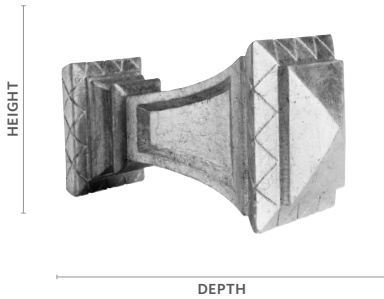

3" Finials & Endcaps

Cross Geometric

Fits	Dimensions		Unit of Measure
3" Buckingham® Poles	Depth: 7$\frac{7}{8}$"	Height: 5$\frac{1}{8}$"	Pair
Width: 5$\frac{1}{8}$"			
Product Number & Finish			
CWB115701 Aged Gold	CWB115856 Dark Walnut	CWB115855 Shimmer	
1829927 Black Gold	292115755 Distressed Oak	1829923 Slate	
292115753 Camden	292115756 Moonglow	292115757 Sterling	
292115754 Castle Rock	1829922 Old World White	1829926 Venetian	
292115751 Cottage White	1829935 Ornate	292115758 Winterwood	

Davenport