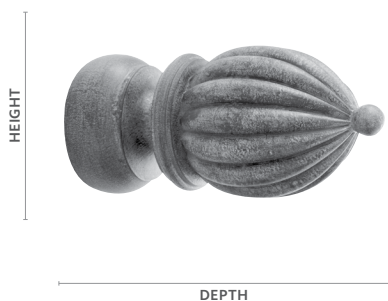

Fits	Dimensions	Unit of Measure
2" Buckingham® Poles 2" Estate™ Traverse Rods	Depth: 6½" Height: 2¾" Width: 2¾"	Pair
Product Number & Finish		
1829694 Aged Gold	1829697 Dark Walnut	1829696 Shimmer
1829707 Black Gold	292104755 Distressed Oak	1829703 Slate
292104753 Camden	292104756 Moonglow	292104757 Sterling
292104754 Castle Rock	1829702 Old World White	1829706 Venetian
292104751 Cottage White	1829705 Ornate	292104758 Winterwood

Carrington