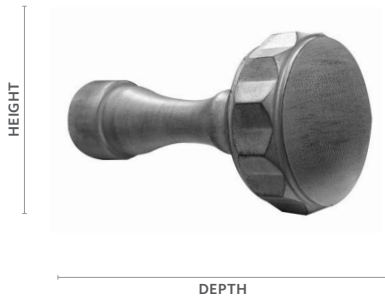

Dimensions		Unit of Measure	
Depth: 9¼"		Pair	
Height: 4¼"			
Width: 4¼"			
Product Number & Finish			
292410751 Aged Gold	292410856 Dark Walnut	292410855 Shimmer	
292410709 Black Gold	292410755 Distressed Oak	292410749 Slate	
292410753 Camden	292410756 Moonglow	292410757 Sterling	
292410754 Castle Rock	292410791 Old World White	292410131 Venetian	
292410751 Cottage White	292410805 Ornate	292410758 Winterwood	

Harper