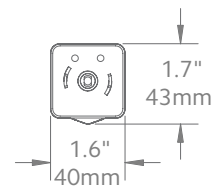

Bottom View

Motor Unit

Product No.

AMP™ Drapery Motor 62001300

Technical Specs

AMP™ Motor

Power Supply DC 16.5V-0.89A
(100-240VAC 50/60Hz 0.5A)

Amperage 2.55Ah

Average Linear Speed 7.8inches/sec

Power Consumption 40 watts

Torque 1.2Nm

Power Cable Length 6 feet

Variable Speed 80, 100 & 120 rpm

Certifications UL/CE

Max. Track Length Estate™ - 16 ft
Architrac™ 94001 - 16 ft

Max. Load 64 lbs

Follow track specifications for drapery weight.