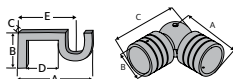

Use the measurement guide to the left to help determine the correct dimensions for your selected product.