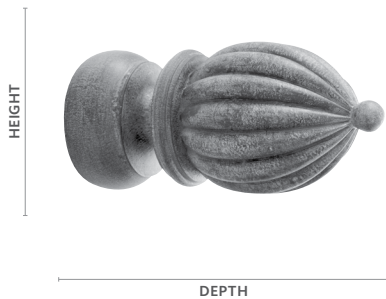

14

15

1 3/8" Finials & Endcaps

Aston

Fits		Dimensions		Unit of Measure
1 3/8" Buckingham® Poles		Depth: 2 1/2"		Pair
1 3/8" Estate™ Traverse Rods		Height: 2 1/8"		
1 3/8" K-Rail Traverse Rods		Width: 2 1/8"		
Product Number & Finish				
292170701	Aged Gold	292170856	Dark Walnut	292170855 Shimmer
292170709	Black Gold	292170755	Distressed Oak	292170749 Slate
292170753	Camden	292170756	Moonglow	292170757 Sterling
292170754	Castle Rock	292170791	Old World White	292170131 Venetian
292170751	Cottage White	292170805	Ornate	292170758 Winterwood

Berkshire

Fits		Dimensions		Unit of Measure
1 3/8" Buckingham® Poles		Depth: 5 1/4"		Pair
1 3/8" Estate™ Traverse Rods		Height: 2 1/2"		
1 3/8" K-Rail Traverse Rods		Width: 2 1/2"		
Product Number & Finish				
292150701	Aged Gold	292150856	Dark Walnut	292150855 Shimmer
292150709	Black Gold	292150755	Distressed Oak	292150749 Slate
292150753	Camden	292150756	Moonglow	292150757 Sterling
292150754	Castle Rock	292150791	Old World White	292150131 Venetian
292150751	Cottage White	292150805	Ornate	292150758 Winterwood