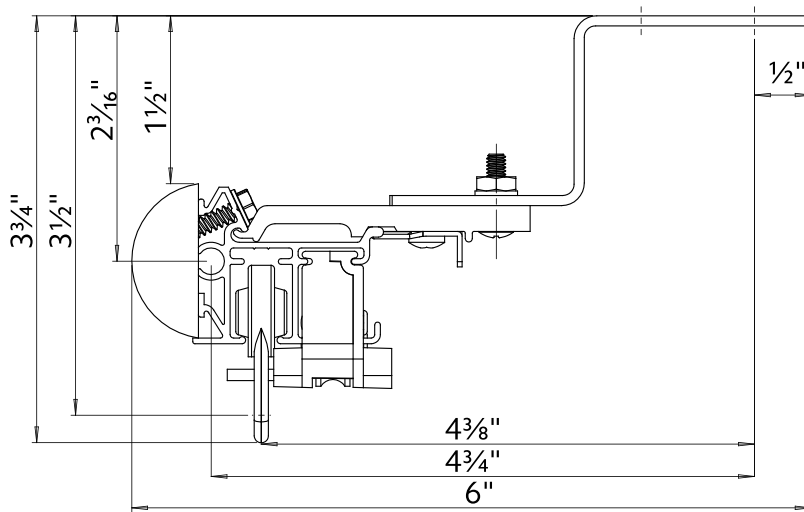

Ceiling Mount using parts:

To achieve this look, order Estate rod, ceiling mounted. 94130xxx brackets are included with the rod. Then order item 1796061 ceiling mount bracket in the quantity needed based on the bracket spacing drawing on page 50.

94130xxx

⊕

1796061

1 3/8" Ceiling Mount