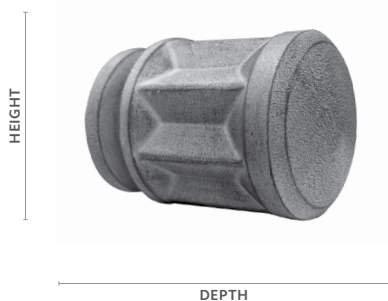

Fits	Dimensions	Unit of Measure
2" Buckingham® Poles 2" Estate™ Traverse Rods	Depth: 4" Height: 3" Width: 3"	Pair
Product Number & Finish		
292184701 Aged Gold	292184856 Dark Walnut	292184855 Shimmer
292184709 Black Gold	292184755 Distressed Oak	292184749 Slate
292184753 Camden	292184756 Moonglow	292184757 Sterling
292184754 Castle Rock	292184791 Old World White	292184131 Venetian
292184751 Cottage White	292184805 Ornate	292184758 Winterwood

Concord