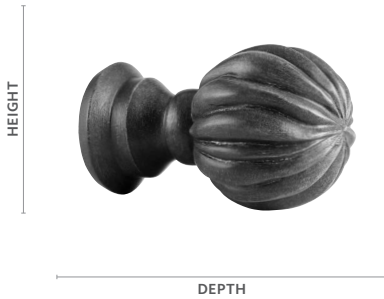

2" Finials & Endcaps

Twisted Ball

Fits		Dimensions	Unit of Measure
2" Buckingham® Poles 2" Estate™ Traverse Rods		Depth: 5¾" Height: 3½" Width: 3½"	Pair
Product Number & Finish			
CWB107855 Aged Gold	CWB107856 Dark Walnut	CWB107855 Shimmer	
1829803 Black Gold	292107755 Distressed Oak	1829799 Slate	
292107753 Camden	292107756 Moonglow	292107757 Sterling	
292107754 Castle Rock	1829798 Old World White	1829802 Venetian	
292107751 Cottage White	1829801 Ornate	292107758 Winterwood	

Windsor