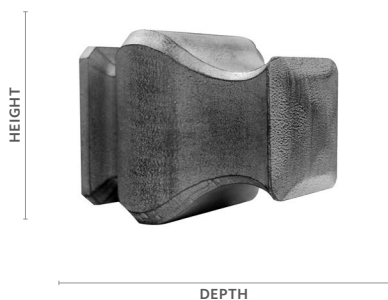

Fits	Dimensions	Unit of Measure
2" Buckingham® Poles 2" Estate™ Traverse Rods	Depth: 4¼" Height: 3¼" Width: 3¼"	Pair
Product Number & Finish		
292191701 Aged Gold	292191856 Dark Walnut	292191855 Shimmer
292191709 Black Gold	292191755 Distressed Oak	292191749 Slate
292191753 Camden	292191756 Moonglow	292191757 Sterling
292191754 Castle Rock	292191791 Old World White	292191131 Venetian
292191751 Cottage White	292191805 Ornate	292191758 Winterwood