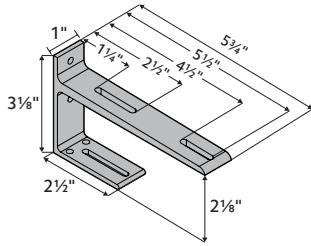

1 3/8" Estate™ Traverse Rod Components

To learn more about the technical specs on Estate Traverse Rods and AMP™ Motorization, see pages 46-49.

Double Bracket

Fits		Dimensions		Unit of Measure
1 3/8" Estate™ Traverse Rods 2" Estate™ Traverse Rods		Depth: 5 3/4" Height: 3 1/8" Width: 1"		10 pieces per box
Product Number & Finish				
71132062	Antique Brass	71132110	Satin Brass	
71132006	Black	71132012	Satin Nickel	

Item	Product No. & Finish	Description	Quantity Per Box	Full Pack Price	Broken Pack Price
	62101000 White 62101010 Black	AMP Remote Control RF 2W 15 Channel	1 piece per box	$37.71	n/a
	62201300 White	AMP Battery Charger 16.5V/0.89A	1 piece per box	$15.92	n/a
	62102000 White	AMP Gateway USB Bridge	1 piece per box	$111.38	n/a
	62109000 White	AMP Wall Switch Surface RF 2W 15 Channel	1 piece per box	$48.66	n/a
	62108000 White	AMP Wall Switch RF 2W 15 Channel	1 piece per box	$30.42	n/a
	2989899000	15" Cable Assembly	10 pieces per box	$5.63	n/a
	1026661	4' Cable Assembly	10 pieces per box	$6.71	n/a
	2989901000	10' Cable Assembly	10 pieces per box	$9.97	n/a
	2989902000	20' Cable Assembly	10 pieces per box	$14.44	n/a