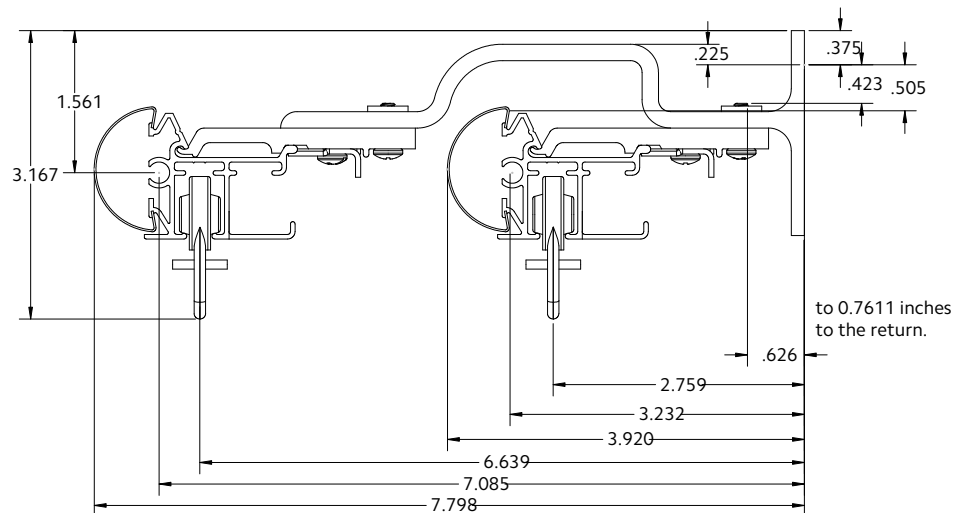

1 3/8" Front & 1 3/8" Back Double Wall Mount