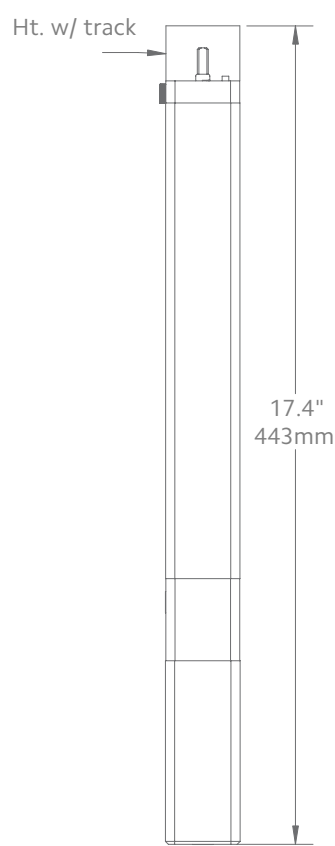

Available Colors

White

Side View

Front View

Bottom View

Motor Unit

Product No.

AMP™ Drapery Motor 62001300