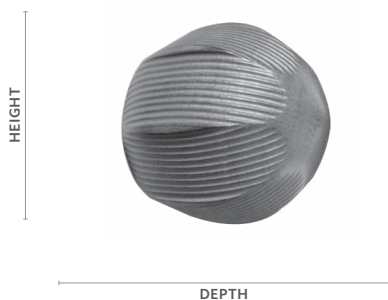

Fits	Dimensions	Unit of Measure
2" Buckingham® Poles 2" Estate™ Traverse Rods	Depth: 3⅛" Height: 3⅜" Width: 3⅜"	Pair
Product Number & Finish		
292185701 Aged Gold	292185856 Dark Walnut	292185855 Shimmer
292185709 Black Gold	292185755 Distressed Oak	292185749 Slate
292185753 Camden	292185756 Moonglow	292185757 Sterling
292185754 Castle Rock	292185791 Old World White	292185131 Venetian
292185751 Cottage White	292185805 Ornate	292185758 Winterwood