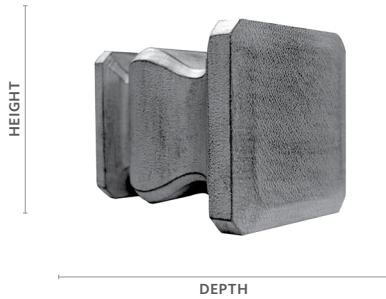

14

15

1 3/8" Finials & Endcaps

Aston

Fits		Dimensions		Unit of Measure
1 3/8" Buckingham® Poles		Depth: 2 1/2"		Pair
1 3/8" Estate™ Traverse Rods		Height: 2 1/8"		
1 3/8" K-Rail Traverse Rods		Width: 2 1/8"		
Product Number & Finish				
292170701	Aged Gold	292170856	Dark Walnut	292170855 Shimmer
292170709	Black Gold	292170755	Distressed Oak	292170749 Slate
292170753	Camden	292170756	Moonglow	292170757 Sterling
292170754	Castle Rock	292170791	Old World White	292170131 Venetian
292170751	Cottage White	292170805	Ornate	292170758 Winterwood