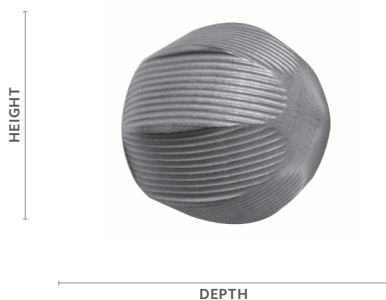

Fits		Dimensions		Unit of Measure
1 3/8" Buckingham® Poles		Depth: 2 1/4"		Pair
1 3/8" Estate™ Traverse Rods		Height: 2 1/4"		
1 3/8" K-Rail Traverse Rods		Width: 2 1/4"		
Product Number & Finish				
292172701	Aged Gold	292172856	Dark Walnut	292172855 Shimmer
292172709	Black Gold	292172755	Distressed Oak	292172749 Slate
292172753	Camden	292172756	Moonglow	292172757 Sterling
292172754	Castle Rock	292172791	Old World White	292172131 Venetian
292172751	Cottage White	292172805	Ornate	292172758 Winterwood