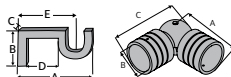

Use the measurement guide to the left to help determine the correct dimensions for your selected product.