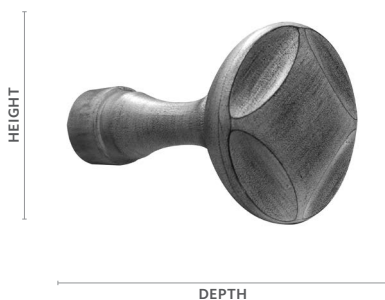

Dimensions		Unit of Measure	
Depth: 8¾"		Pair	
Height: 5"			
Width: 5"			
Product Number & Finish			
292409751 Aged Gold	292409856 Dark Walnut	292409855 Shimmer	
292409709 Black Gold	292409755 Distressed Oak	292409749 Slate	
292409753 Camden	292409756 Moonglow	292409757 Sterling	
292409754 Castle Rock	292409791 Old World White	292409131 Venetian	
292409751 Cottage White	292409805 Ornate	292409758 Winterwood