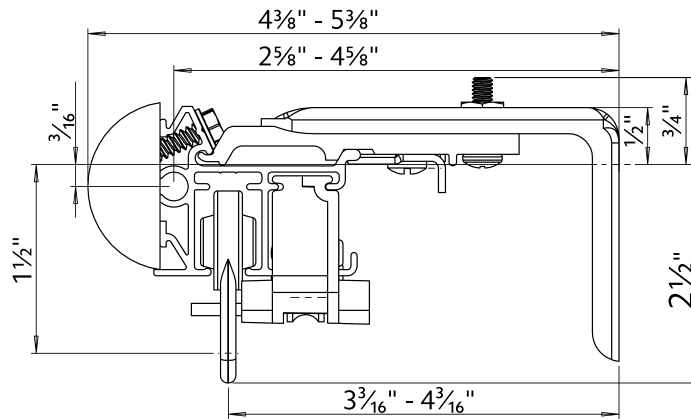

1 3/8" Wall Mount