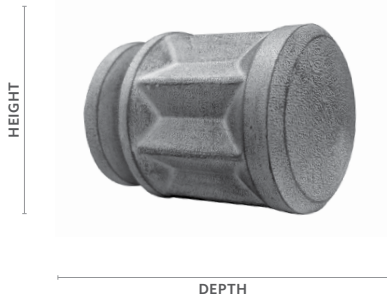

Fits	Dimensions	Unit of Measure
3" Buckingham® Poles	Depth: 5½" Height: 4" Width: 4"	Pair

Product Number & Finish		
292193701 Aged Gold	292193856 Dark Walnut	292193855 Shimmer
292193709 Black Gold	292193755 Distressed Oak	292193749 Slate
292193753 Camden	292193756 Moonglow	292193757 Sterling
292193754 Castle Rock	292193791 Old World White	292193131 Venetian
292193751 Cottage White	292193805 Ornate	292193758 Winterwood

Concord