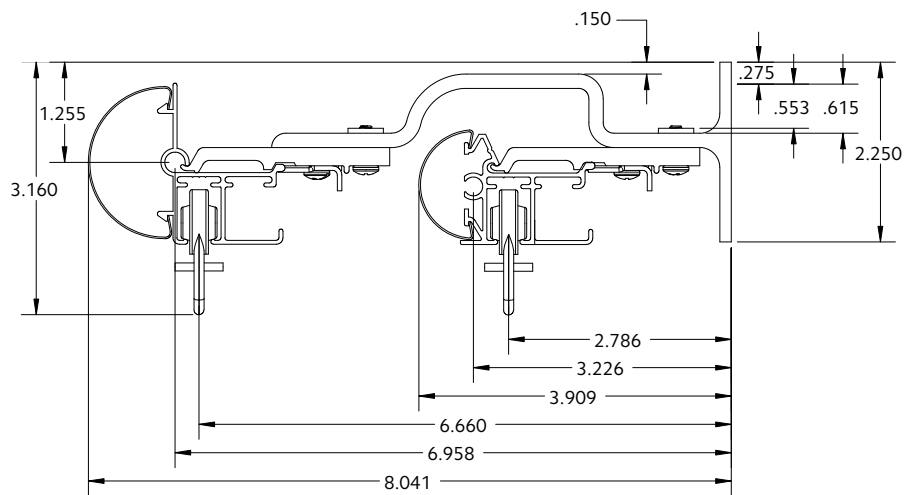

Double Wall Mount using parts:

To achieve this look, order Estate rod ceiling mounted. 94130xxx brackets are included with the rod. Then order one, item 71134110 double bracket in the quantity needed based on the bracket spacing drawing on page 50.

71134110

&

94130xxx

2" Front & 1 3/8" Back Double Wall Mount