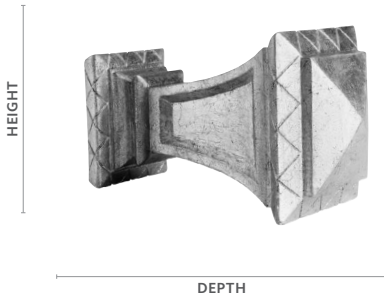

Concord

Fits		Dimensions		Unit of Measure
1 3/8" Buckingham® Poles		Depth: 2 1/4"		Pair
1 3/8" Estate™ Traverse Rods		Height: 2 1/4"		
1 3/8" K-Rail Traverse Rods		Width: 2 1/4"		
Product Number & Finish				
292172701	Aged Gold	292172856	Dark Walnut	292172855 Shimmer
292172709	Black Gold	292172755	Distressed Oak	292172749 Slate
292172753	Camden	292172756	Moonglow	292172757 Sterling
292172754	Castle Rock	292172791	Old World White	292172131 Venetian
292172751	Cottage White	292172805	Ornate	292172758 Winterwood

A

B

Aston | Moonglow
Stamford | Distressed Oak

1 3/8" Finials & Endcaps

Cross Geometric

Fits		Dimensions		Unit of Measure
1 3/8" Buckingham® Poles		Depth: 4 1/2"		Pair
1 3/8" Estate™ Traverse Rods		Height: 2 1/2"		
1 3/8" K-Rail Traverse Rods		Width: 2 1/2"		
Product Number & Finish				
292151701	Aged Gold	292151856	Dark Walnut	292151855 Shimmer
292151709	Black Gold	292151755	Distressed Oak	292151749 Slate
292151753	Camden	292151756	Moonglow	292151757 Sterling
292151754	Castle Rock	292151791	Old World White	292151131 Venetian
292151751	Cottage White	292151805	Ornate	292151758 Winterwood