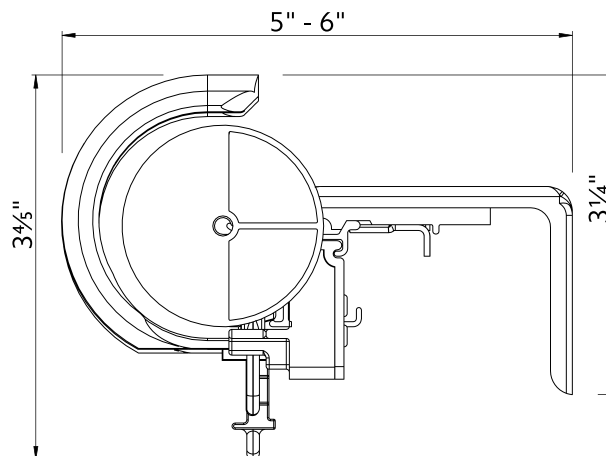

2" Wall Mount