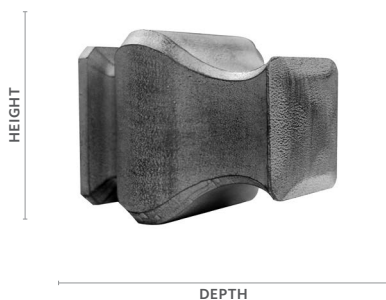

Fits	Dimensions	Unit of Measure
3" Buckingham® Poles	Depth: 5⅞" Height: 4⅜" Width: 4⅜"	Pair

Product Number & Finish		
292200701 Aged Gold	292200856 Dark Walnut	292200855 Shimmer
292200709 Black Gold	292200755 Distressed Oak	292200749 Slate
292200753 Camden	292200756 Moonglow	292200757 Sterling
292200754 Castle Rock	292200791 Old World White	292200131 Venetian
292200751 Cottage White	292200805 Ornate	292200758 Winterwood