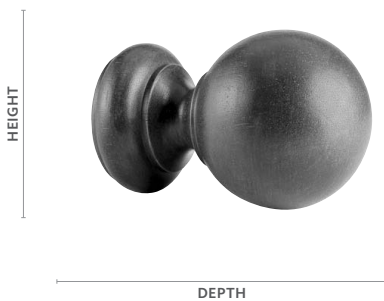

Fits	Dimensions		Unit of Measure
3" Buckingham® Poles	Depth: 6½" Height: 4½" Width: 4½"		Pair
Product Number & Finish			
CWB254701 Aged Gold	CWB254856 Dark Walnut	CWB254855 Shimmer	
1829951 Black Gold	292254755 Distressed Oak	1829947 Slate	
292254753 Camden	292254756 Moonglow	292254757 Sterling	
292254754 Castle Rock	1829946 Old World White	1829950 Venetian	
292254751 Cottage White	1829949 Ornate	292254758 Winterwood