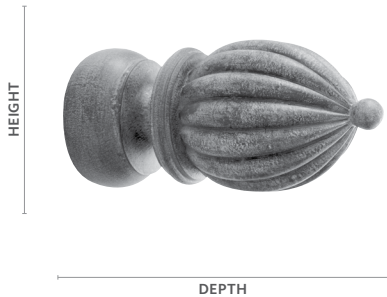

Fits	Dimensions	Unit of Measure
3" Buckingham® Poles	Depth: 8" Height: 3¾" Width: 3¾"	Pair

Product Number & Finish		
1829757 Aged Gold	1829760 Dark Walnut	1829759 Shimmer
1829770 Black Gold	292117755 Distressed Oak	1829766 Slate
292117753 Camden	292117756 Moonglow	292117757 Sterling
292117754 Castle Rock	1829765 Old World White	1829769 Venetian
292117751 Cottage White	1829768 Ornate	292117758 Winterwood

Carrington