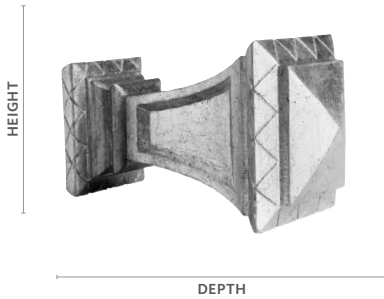

2" Finials & Endcaps

Cross Geometric

Fits		Dimensions		Unit of Measure
2" Buckingham® Poles 2" Estate™ Traverse Rods		Depth: 6" Height: 4" Width: 4"		Pair
Product Number & Finish				
CWB903701	Aged Gold	CWB903856	Dark Walnut	CWB903855 Shimmer
1829909	Black Gold	292903755	Distressed Oak	1829905 Slate
292903753	Camden	292903756	Moonglow	292903757 Sterling
292903754	Castle Rock	1829904	Old World White	1829908 Venetian
292903751	Cottage White	1829907	Ornate	292903758 Winterwood

Davenport