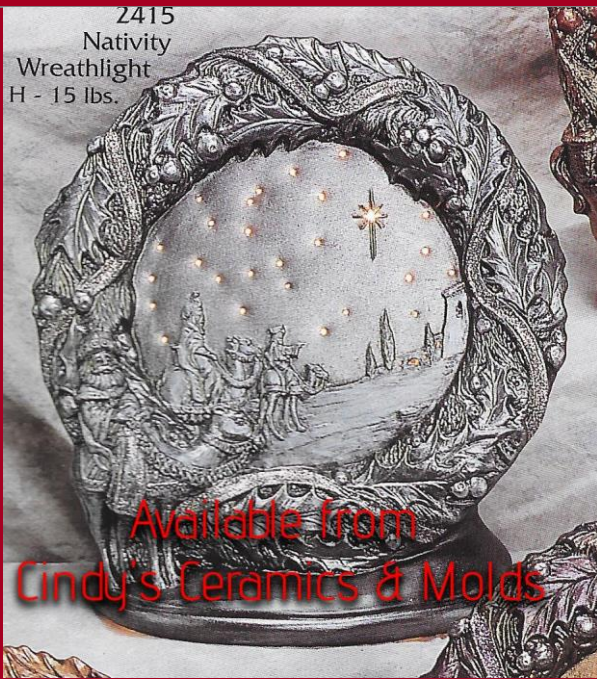

"Silent Night" Hymnal & Nativity