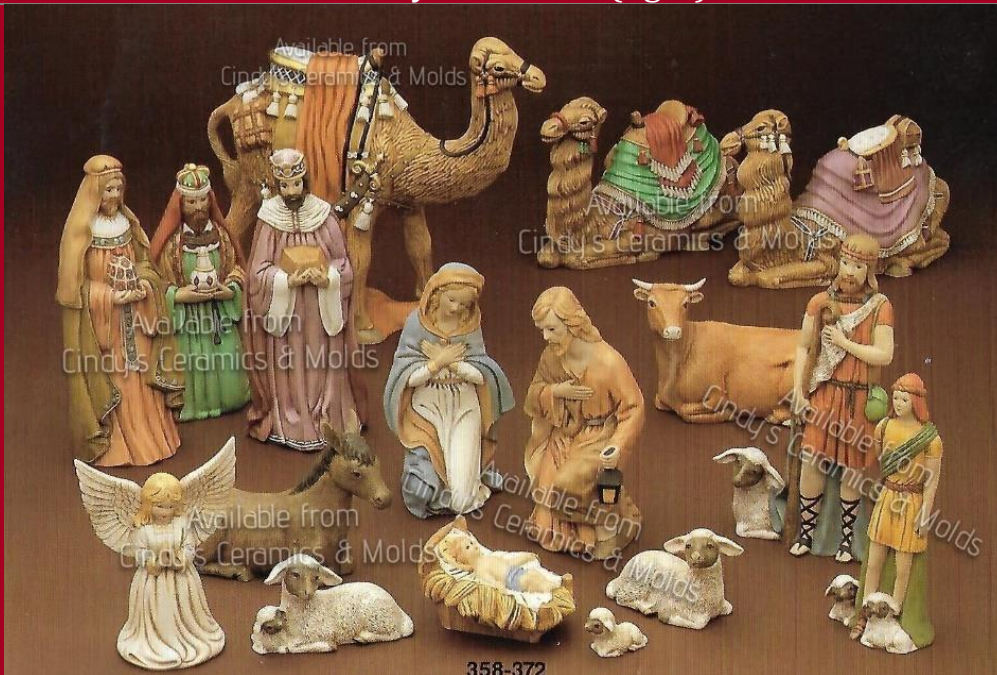

R-501/2

1 to 3 Tall

22.25

Small Nativity

(Not all items shown are currently available, please see below)

R-501

Small Nativity: Holy Family & Angel

1 to 3 Tall

Nativity Silhouette (light)

R-358/72

197.22

Large Nativity
(Not all pieces shows are currently available, see below)

R-358	Baby Jesus	3.5 by 5 Long	8.70
R-359	Mary	9 Tall	15.60
R-360	Joseph	9.5 Tall	15.60
R-361	Wiseman with Ornate Box	11 Tall	15.60
R-362	Wiseman with Wooden Box	11.5 Tall	15.60
R-363	Wiseman with Urn	10 Tall	15.60
R-367	Camel	12 Long	20.70
R-368	Camel with Chest	12 Long	20.70
R-369	Standing Camel	13 Tall by 14 Long	48.30
R-370	Donkey	6 by 8.25	10.50
R-371	Cow	5 by 7.5	12.00
R-372	Shepherd & Shepherd Boy	11.5 Tall & 9 Tall	17.40