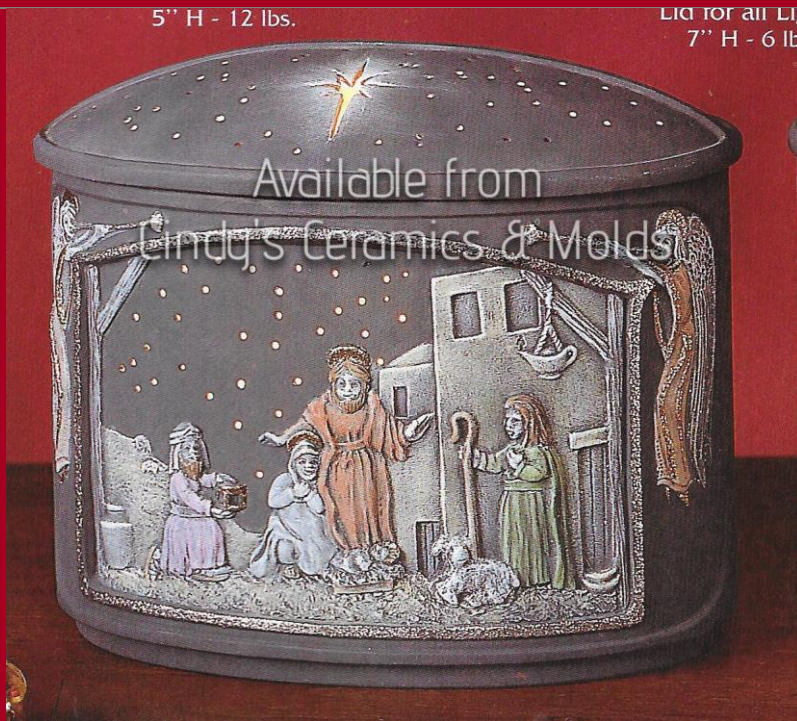

R-358	Baby Jesus	3.5 by 5 Long	8.70
R-359	Mary	9 Tall	15.60
R-360	Joseph	9.5 Tall	15.60
R-361	Wiseman with Ornate Box	11 Tall	15.60
R-362	Wiseman with Wooden Box	11.5 Tall	15.60
R-363	Wiseman with Urn	10 Tall	15.60
R-367	Camel	12 Long	20.70
R-368	Camel with Chest	12 Long	20.70
R-369	Standing Camel	13 Tall by 14 Long	48.30
R-370	Donkey	6 by 8.25	10.50
R-371	Cow	5 by 7.5	12.00
R-372	Shepherd & Shepherd Boy	11.5 Tall & 9 Tall	17.40

L-2270/34

First Christmas Starlight (Shown with Starlight Light)

7 High
(with Plain Lid)
15.00

L-2270/37