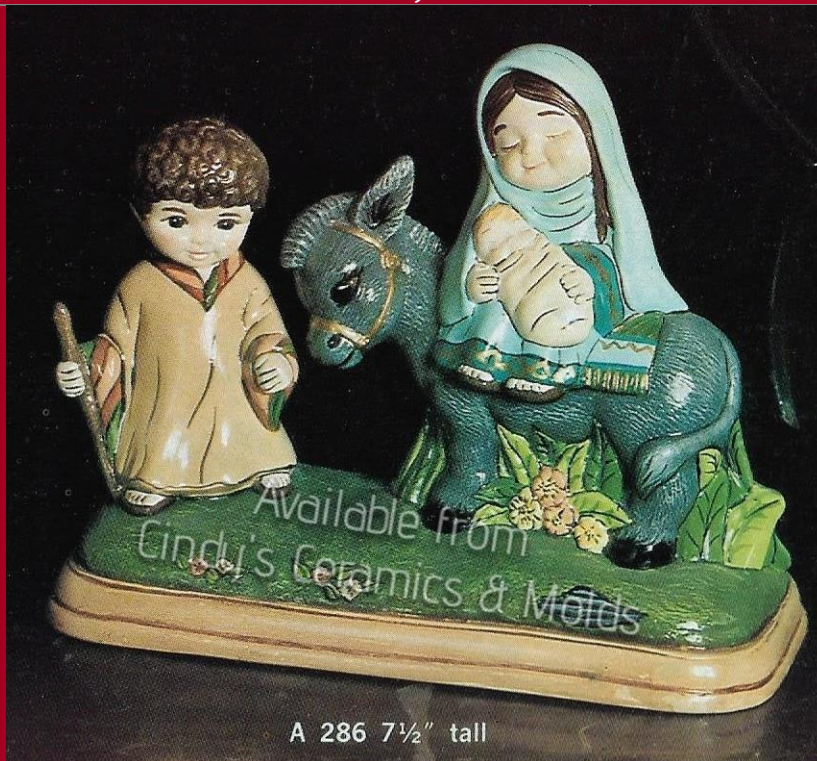

Cherub & Jesus Card

A-286

7.5 Tall

25.00

Flight Into Egypt