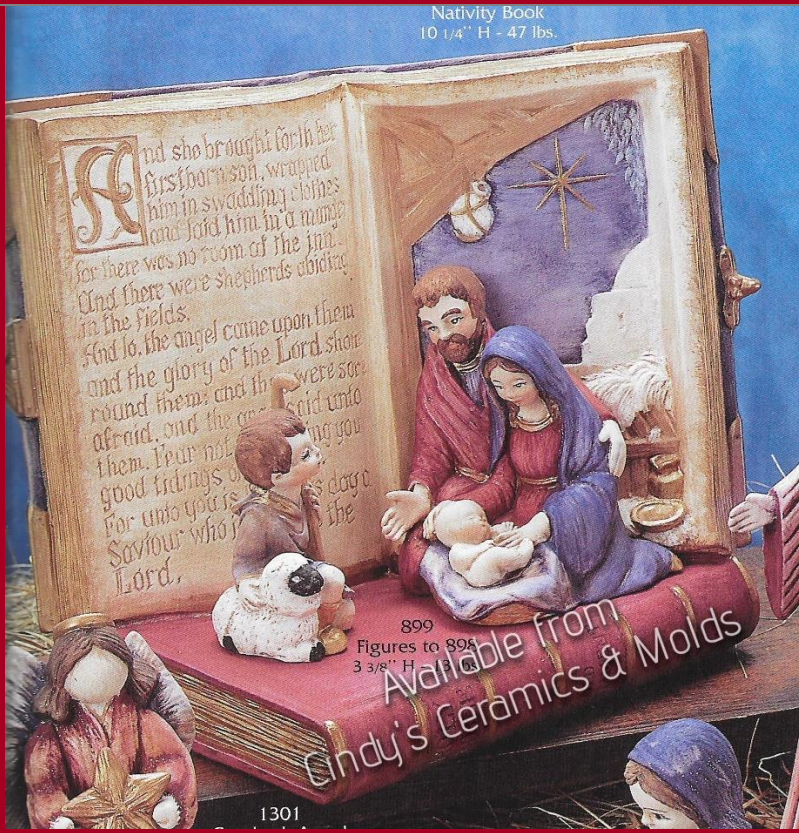

Sitting Shepherd, Wiseman, & Donkey

6.25 High

17.30

DM-484

Camel & Cow Lying Down

8.75 Wide

17.30

DM-485	Standing Camel	10 Wide	19.40
DM-486	Standing & Kneeling Wisemen	9.5 High	17.30
DM-629A/D	 <p>Nativity Kids (Manger not available)</p>	44.50	
DM-629A	Nativity Kids: Mary, Joseph, & Baby	4.75 High	11.70
DM-629B	Nativity Kids: Two Wisemen, Shepherd	4.625 High	11.70
DM-629C	Nativity Kids: Nativity Cow, Donkey, & Camel	4.874 Wide	11.70
DM-629D	Nativity Kids: Wiseman, Shepherd, & Angel	4.875 High	11.70