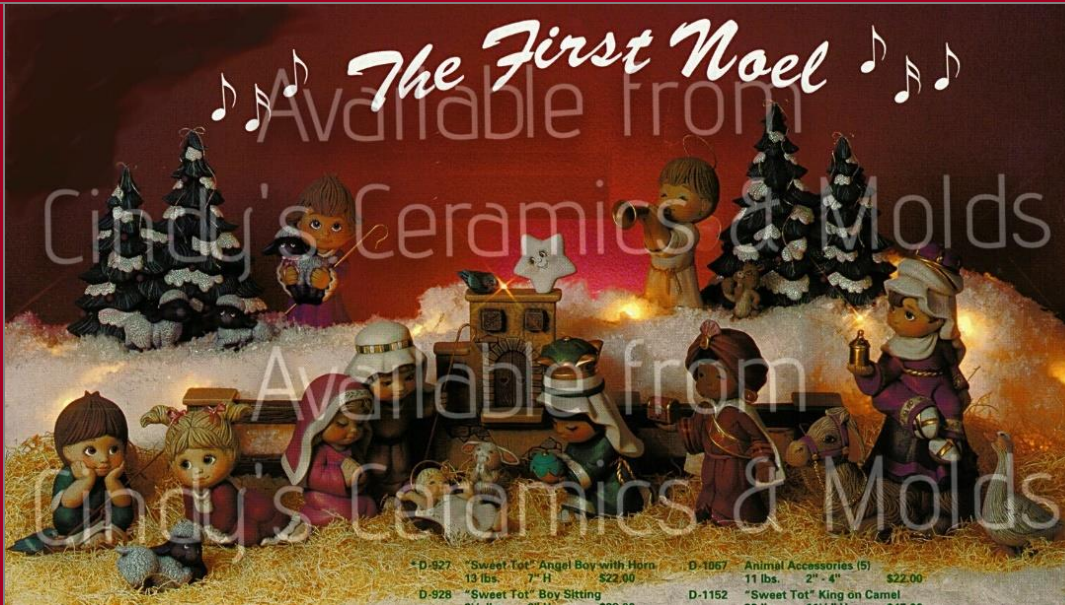

CPK-
2580/1

8.5 Tall

32.80

Mary, Joseph, & Donkey

D-818, 925
to
931, 1067,
1152 to
1154, 1247
to 1249
(Not All
Items
Shown)

208.50
includes
one free
Nativity
Staff with
purchase
of entire
set

"Sweet Tot" Nativity Set (two sets of trees shown, only one set included with purchase)