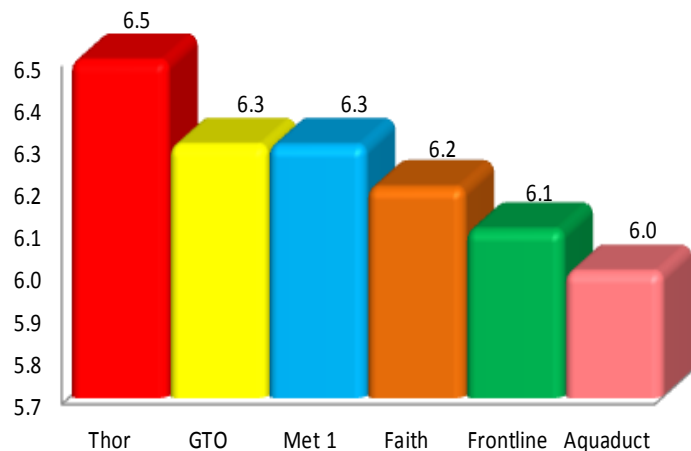

Turf Type Tall Fescue

Thor

Benefits:

- ✓ Top 5 in NTEP LPI Group 1 Turfgrass Quality rating in 2013
- ✓ Great Winter Color Trial
- ✓ Excellent Spring Greenup
- ✓ Good Brown patch resistance
- ✓ Excellent shade performance

Seeding Rates:

8-10 LBS/1,000 square feet for new establishment

4-5 LBS/1,000 square feet for overseeding

Thor is a new variety from Columbia Seeds. **Thor** was rated top 5 in the national turf evaluation programs LPI Group 1 turfgrass quality in the first year data. **Thor** is a top rated variety due to its excellent color, density, green up, and disease resistance. It was selected from past highly rated NTEP varieties.

Thor has shown resistance to Brown Patch, Pythium Blight and Net Blotch. **Thor** has exceptional dark green color, rated high in genetic and winter color.

Proven performance in the NTEP's A&B maintenance schedules makes **Thor** a great application for home lawns, parks, sod production, sports fields and commercial properties.

NTEP 2013 TALL FESCUE TURFGRASS QUALITY RATINGS OF TALL FESCUE CULTIVARS GROWN IN LOCATION PERFORMANCE INDEX (LPI) GROUP 1 TURFGRASS QUALITY RATINGS 1-9; 9=IDEAL TURF TOP VARIETY THOR (6.5) BOTTOM VARIETY KY31 (4.7) FULL REPORT AT WWW.NTEP.ORG