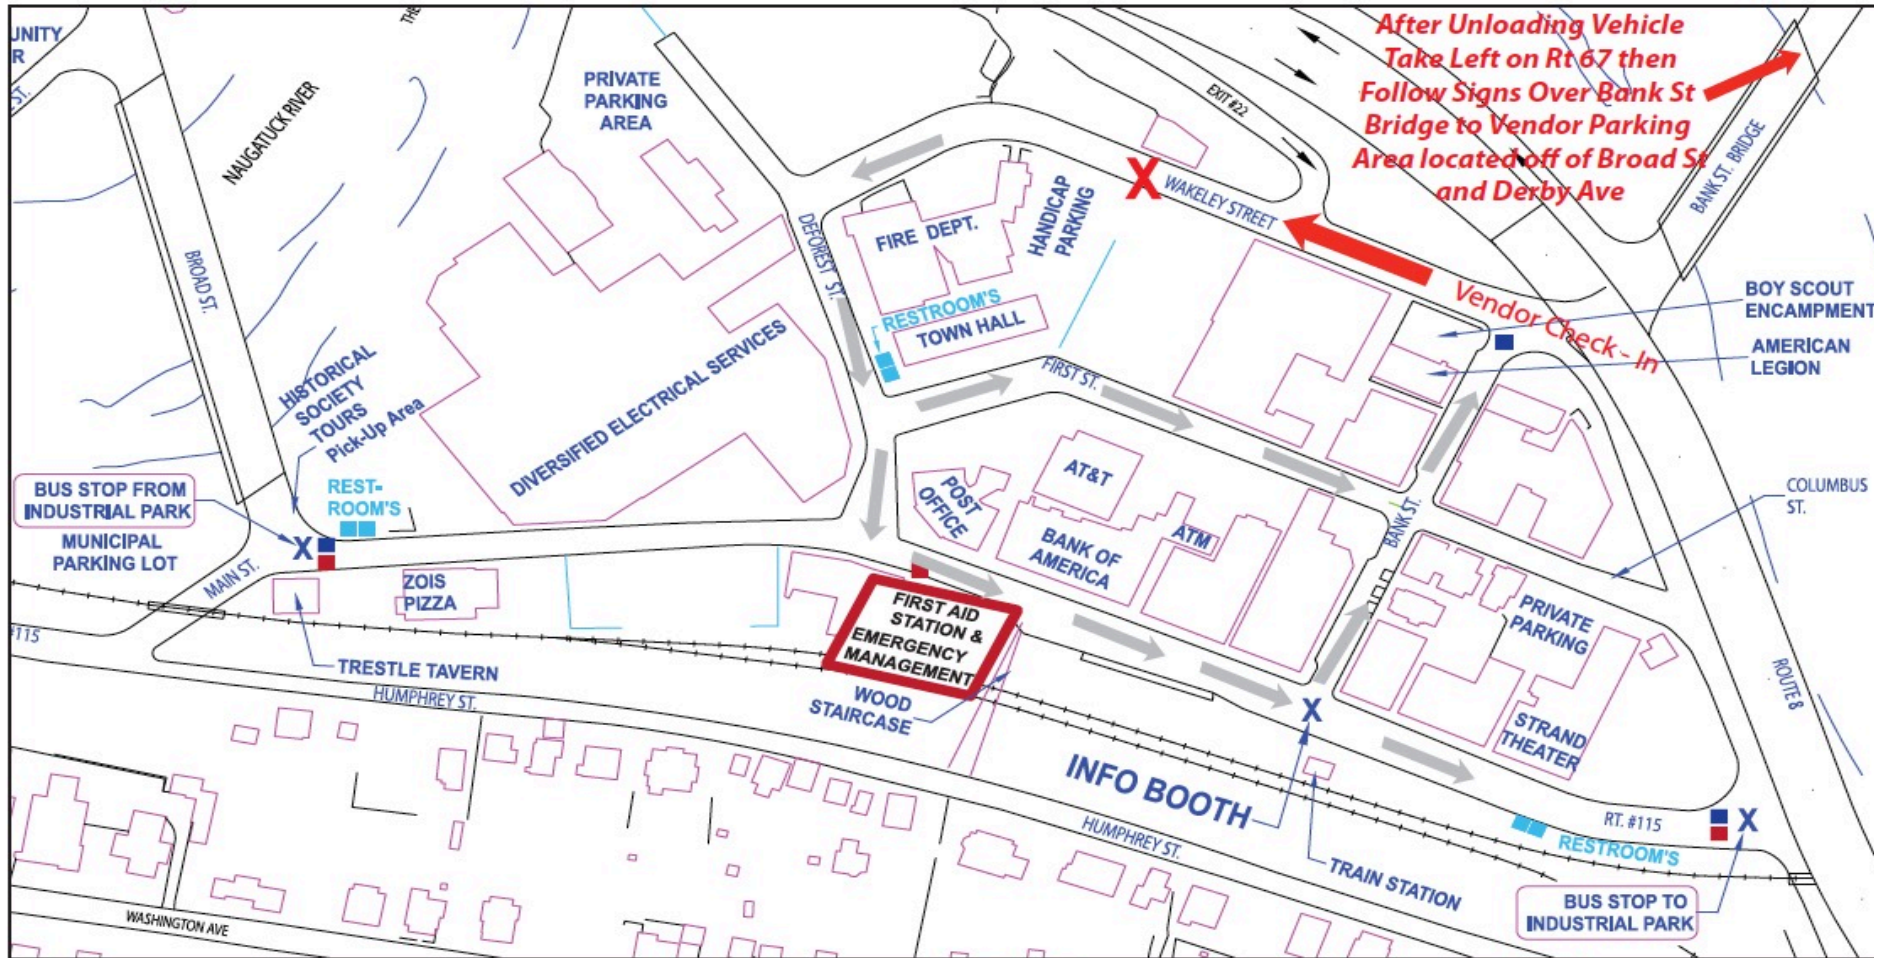

2018 Event - Vendor Check in Map

- | | | | | | | | |
|---|------------------|---|---------------------------|---|---------------------------|---|--------------------|
|  | FUN ZONE |  | VENDORS / CRAFTERS |  | FIRST AID STATION |  | FIRE TRUCKS |
|  | RESTROOMS |  | FOOD COURT |  | MAIN STAGE / MUSIC |  | POLICE |

X Vendor Check-In on Wakeley Street headed toward DeForest A special thank you to Michael Horbal for his dedicated time and work.