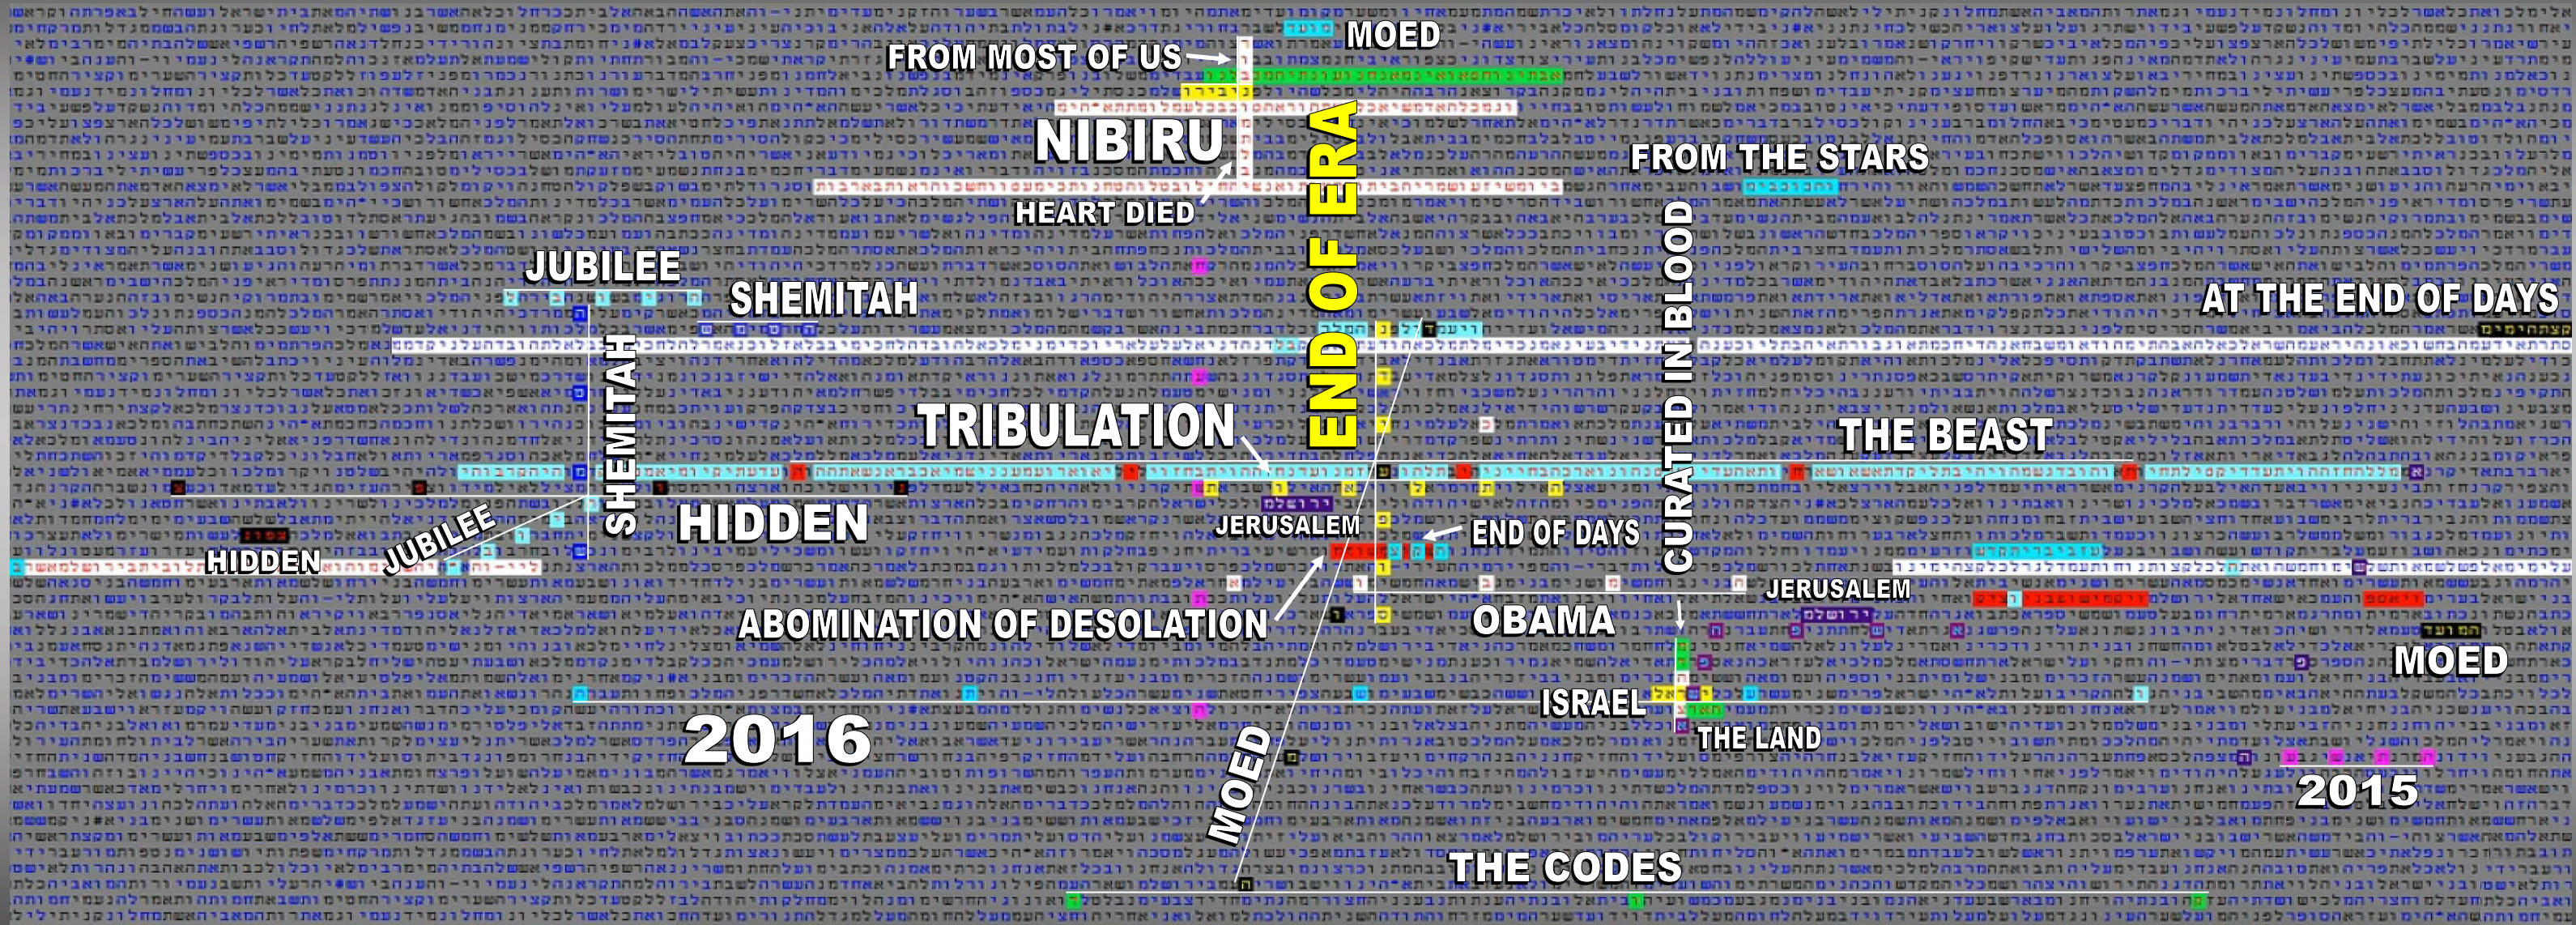

# ANOMALIES IN SEALED BOOK OF DANIEL

## Bible Code Matrix of End Time Prophecy

© MATTHEW WRIGHT MINISTRIES  
Graphic layout by Luis B. Vega

**RESOURCES**  
[youtube.com/user/TheMatt71269](https://youtube.com/user/TheMatt71269)  
[biblecodenow1@gmail.com](mailto:biblecodenow1@gmail.com)  
[biblecodenow.com](http://biblecodenow.com)  
[facebook.com/groups/code searcher](https://facebook.com/groups/code searcher)

**SCRIPTURE SOURCE(S)**  
 Old & New Testament  
 TorahSoft

FOR AN EXPLANATION - STUDY OF THE CHART CODE MATRIX, VISIT THE YOUTUBE CHANNEL VIDEO SERIES.  
**WIDTH: 1543 CENTER: 1036341**