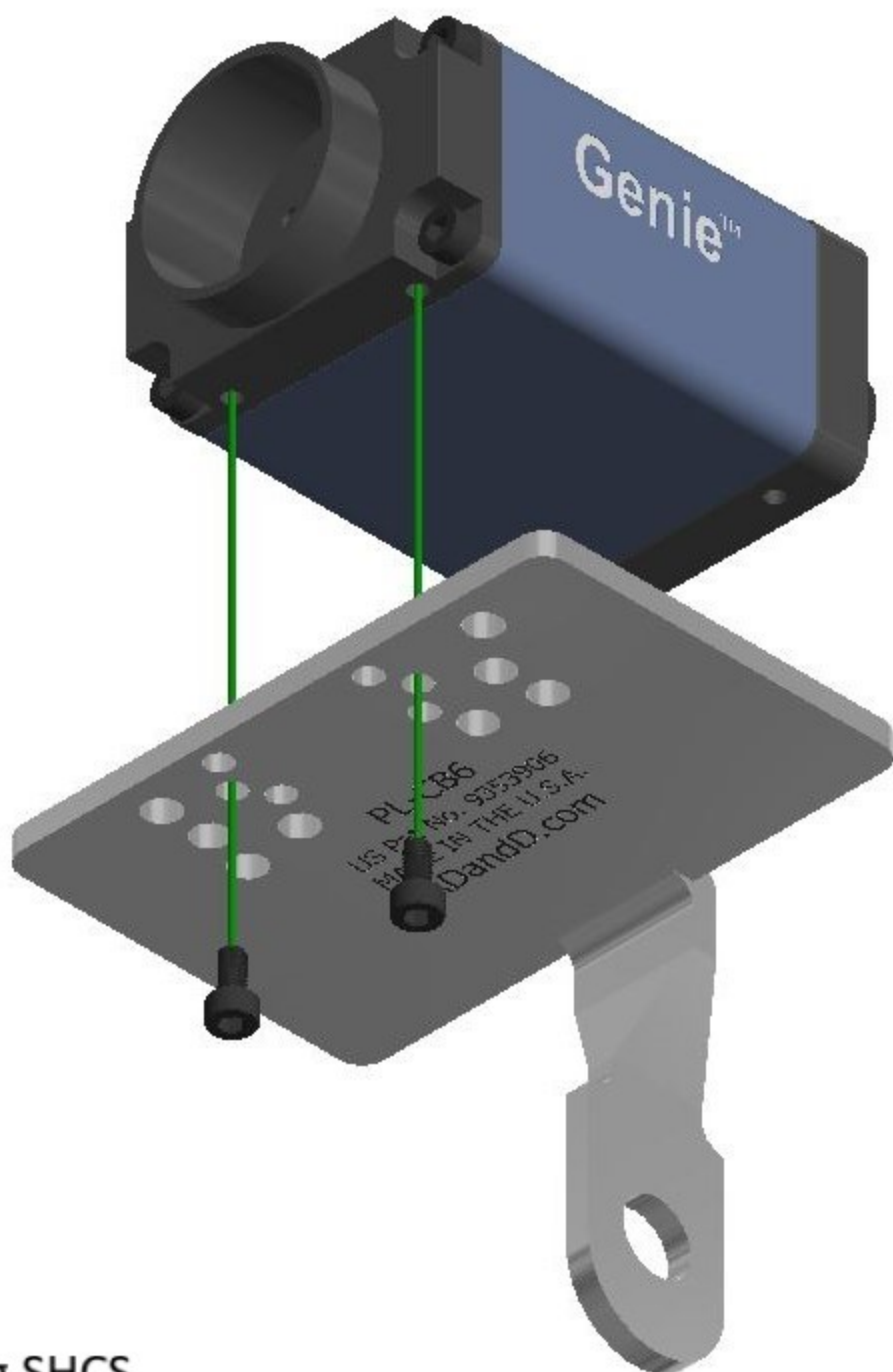

ADandD Pop Link #PL-CB6

Mounting for Dalsa Genie Series

Included Hardware

(2) M3-.5 X 6mm Lg SHCS