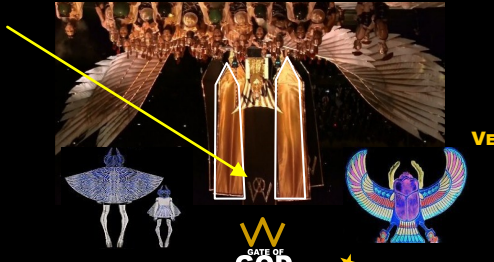

THE COMING V NEW AGE

THE STARGATE TO THE GOLDEN AGE OF AQUARIUS - RETURN OF THE TITANS

The purpose of this illustration is to highlight several key and unique properties of the Winter Solstice of 2012. These are related to dates leading up to the infamous Galactic Rift alignment. To many in the world, this alignment's place are said to be signaling the beginning of the New Age to come. These events occurring during the Winter Solstice are associated with certain anticipated prophetic events to usher in the 5th Age. There appears to be very unique celestial signs in the Cosmos: solar and lunar Eclipses and Planet conjunctions etc. Perhaps these celestial occurrences are highly significant and part of the cosmic 'countdown' to the culminating 'End of the Age'. In part, some of the prominent celestial occurrences for 2012 are: 1) The Pleiades Alignment of the Spring Equinox of March 20th 2) the Transit of Venus and its path through Taurus and Orion and the Sun particularly on June 6th 3) The Annular Solar Eclipse of May 20th (320) and its accompanied Partial Blood Moon of June 4th 4) The celestial Zodiac configuration of Ophiuchus with Mercury and Venus on the Winter Solstice at the Galactic Center. 5) The possible Solar Flare intensification due to the passage of our Solar System through the Galactic core. This illustration attempts to explain the general principles, theories, and objects constituting the events leading up to the Winter Solstice. The analysis of these and other celestial events presented are simplistic in their explanation.

CONFIGURATIONS
Dec 21, 2012
11hr 11m 11s UT

Celestial Cross