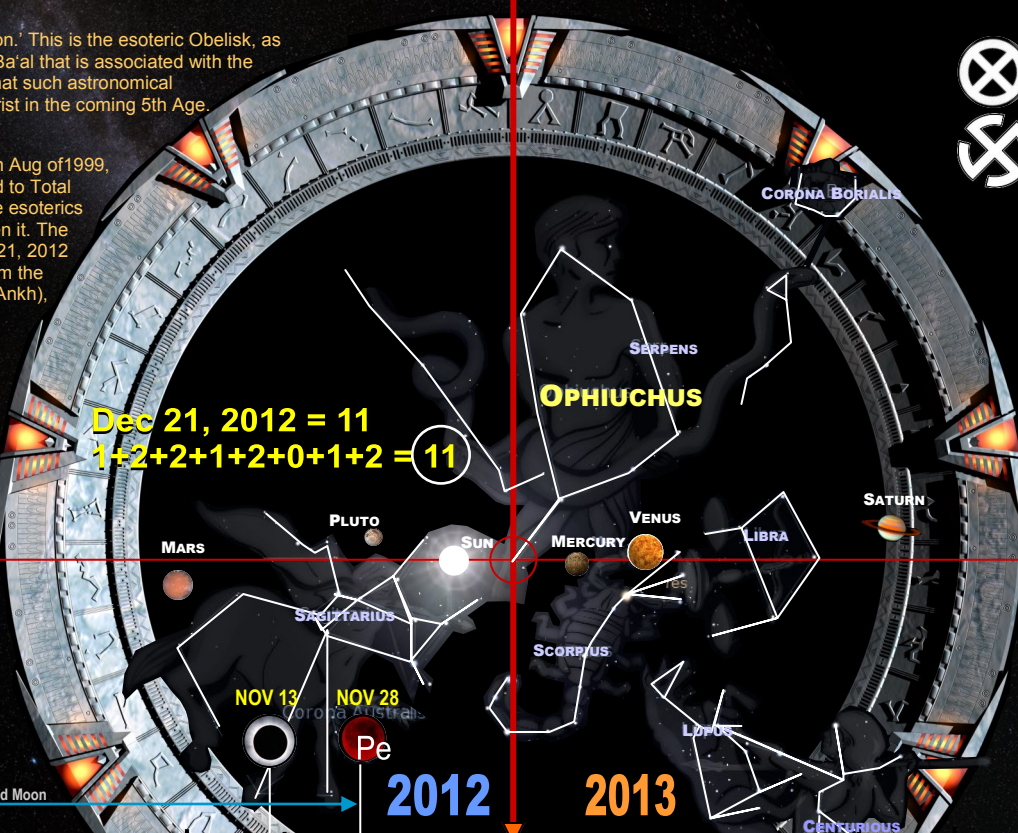

CELESTIAL STAR-GATES

In terms of the coming 5th Age, the 1st Stargate was said to have been opened in Aug of 1999, the 2nd in Nov of Dec of 2012. All the prior ones corresponded to Total Solar Eclipses. The 3rd Gate is waiting for its 'Key' to open it or 'initiate' it as the esoterics describe it. This is when Ophiuchus with his Caduceus key or Apollyon will open it. The Last Stargate is projected to occur precisely on the Winter Solstice December 21, 2012 at (11:11GMT). It is at this time that the Cosmic Energy rays will be emitted from the Galactic Core coupled with the planetary configurations, the Cosmic T-Cross (Ankh), Satanic/occultic world-wide sacrificial frenzy on Earth that will formulate the combination to 'open' this diabolical portal

Transits of Venus Countdown: 1601-2012 (Sun and Venus)

DATE	UNIVERSAL	TIME
1. 1631 Dec 07	05:19	940"
2. 1639 Dec 04	18:25	522"
3. 1761 Jun 06	05:19	573"
4. 1769 Jun 03	22:25	608"
5. 1874 Dec 09	14:05	832"
6. 1882 Dec 06	17:06	634"
7. 2004 Jun 08	08:19	627"
8. 2012 Jun 06	01:28	555"