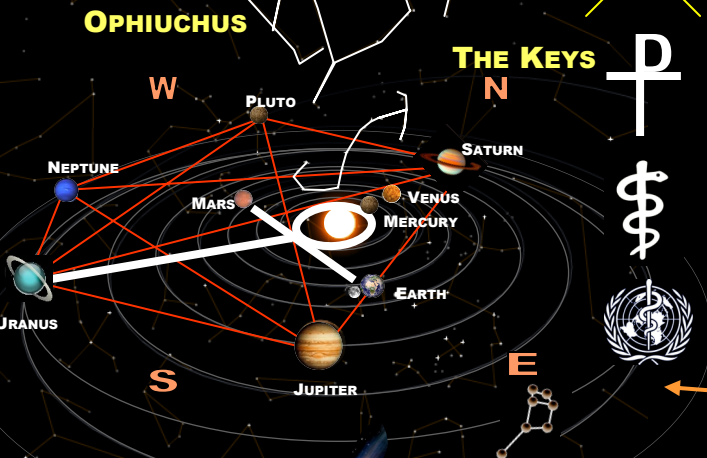

CONFIGURATIONS
Dec 21, 2012
11hr 11m 11s UT

Celestial Cross

The 'Ankh' is a phallic symbol—a 'Cross' symbol needed to initiate a 'resurrection.' This is the esoteric Obelisk, as those of Egypt and the Washington Monument. It is referred to as the shaft of Ba'al that is associated with the Scarab; a 555 number association denoting resurrection. Many are believing that such astronomical alignments and signs are pointing to the advent and resurrection of the AntiChrist in the coming 5th Age.

CELESTIAL STAR-GATES

In terms of the coming 5th Age, the 1st Stargate was said to have been opened in Aug of 1999, the 2nd in Nov of Dec of 2012. All the prior ones corresponded to Total Solar Eclipses. The 3rd Gate is waiting for its 'Key' to open it or 'initiate' it as the esoterics describe it. This is when Ophiuchus with his Caduceus key or Apollyon will open it. The Last Stargate is projected to occur precisely on the Winter Solstice December 21, 2012 at (11:11GMT). It is at this time that the Cosmic Energy rays will be emitted from the Galactic Core coupled with the planetary configurations, the Cosmic T-Cross (Ankh), Satanic/occultic world-wide sacrificial frenzy on Earth that will formulate the combination to 'open' this diabolical portal