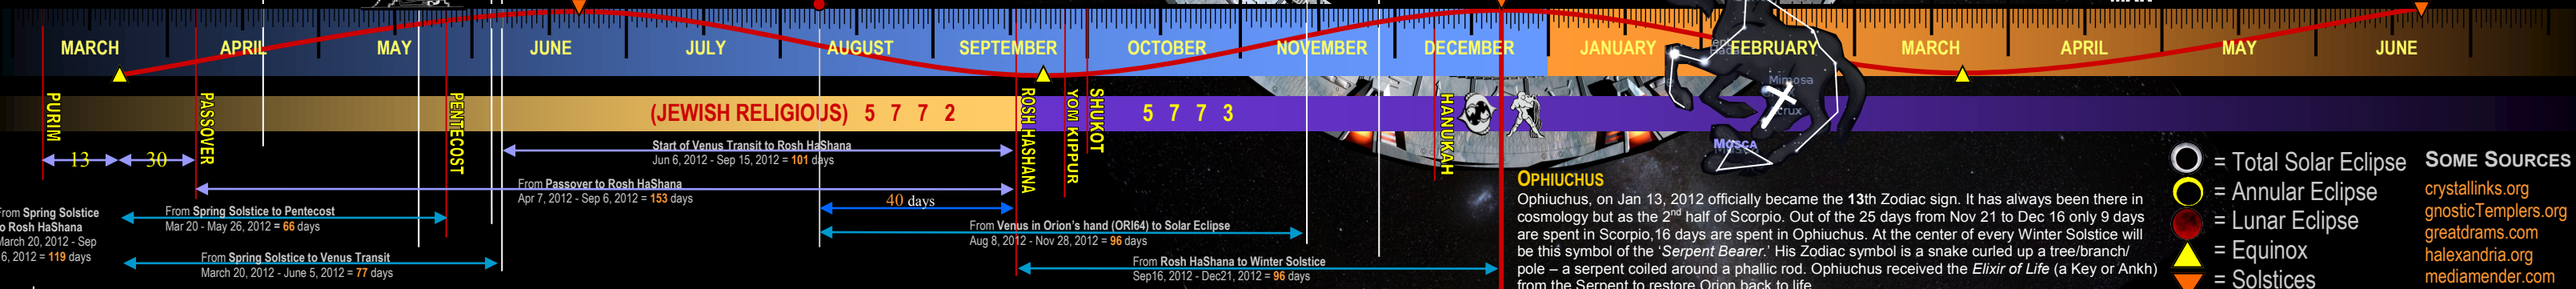

'A PICTURE OF A RAPTURE'

TRANSIT OF VENUS
Venus reaches Auriga the Shepherd on May 15. The Transit starts June 6th as it loops through Taurus' horns. On Jun 27 it proceeds to Orion. In Aug it will stay stationary in the 'Hand' of Orion the 'Redeemer.'

Transits of Venus Countdown: 1601-2012 (Sun and Venus)

DATE	UNIVERSAL	TIME
1. 1631 Dec 07	05:19	940"
2. 1639 Dec 04	18:25	522"
3. 1761 Jun 06	05:19	573"
4. 1769 Jun 03	22:25	608"
5. 1874 Dec 09	14:05	832"
6. 1882 Dec 06	17:06	634"
7. 2004 Jun 08	08:19	627"
8. 2012 Jun 06	01:28	555"

Titans waiting in the 'Heavenlies' to funnel down through a 'Stargate' to Earth through the twin Obelisk pillar Gate. NFL Super Bowl half-time Madonna Show

A 'GREAT YEAR'
1 AGE = ~2160 YEARS

- ☉ = Total Solar Eclipse
- ☽ = Annular Eclipse
- ☾ = Lunar Eclipse
- ▲ = Equinox
- ▼ = Solstices

SOME SOURCES
crystallinks.org
gnosticTemplers.org
greatdrams.com
halexandria.org
mediamender.com
nasa.com
timeanddate.com
watch.pair.com
wikipedia.com
zakas.org

OPHIUCHUS

Ophiuchus, on Jan 13, 2012 officially became the 13th Zodiac sign. It has always been there in cosmology but as the 2nd half of Scorpio. Out of the 25 days from Nov 21 to Dec 16 only 9 days are spent in Scorpio, 16 days are spent in Ophiuchus. At the center of every Winter Solstice will be this symbol of the 'Serpent Bearer.' His Zodiac symbol is a snake coiled up a tree/branch/pole – a serpent coiled around a phallic rod. Ophiuchus received the *Elixir of Life* (a Key or Ankh) from the Serpent to restore Orion back to life.