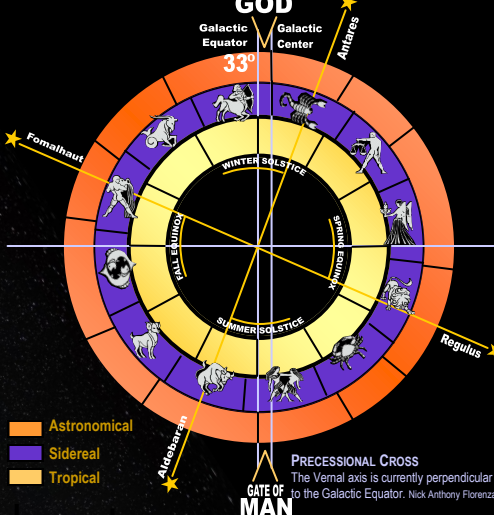

THE COMING V NEW AGE

THE STARGATE TO THE GOLDEN AGE OF AQUARIUS - RETURN OF THE TITANS

The purpose of this illustration is to highlight several key and unique properties of the Winter Solstice of 2012. These are related to dates leading up to the infamous Galactic Rift alignment. To many in the world, this alignment's place are said to be signaling the beginning of the New Age to come. These events occurring during the Winter Solstice are associated with certain anticipated prophetic events to usher in the 5th Age. There appears to be very unique celestial signs in the Cosmos: solar and lunar Eclipses and Planet conjunctions etc. Perhaps these celestial occurrences are highly significant and part of the cosmic 'countdown' to the culminating 'End of the Age'. In part, some of the prominent celestial occurrences for 2012 are: 1) The Pleiades Alignment of the Spring Equinox of March 20th 2) the Transit of Venus and its path through Taurus and Orion and the Sun particularly on June 6th 3) The Annular Solar Eclipse of May 20th (320) and its accompanied Partial Blood Moon of June 4th 4) The celestial Zodiac configuration of Ophiuchus with Mercury and Venus on the Winter Solstice at the Galactic Center. 5) The possible Solar Flare intensification due to the passage of our Solar System through the Galactic core. This illustration attempts to explain the general principles, theories, and objects constituting the events leading up to the Winter Solstice. The analysis of these and other celestial events presented are simplistic in their explanation.

CONFIGURATIONS
Dec 21, 2012
11hr 11m 11s UT

Celestial Cross