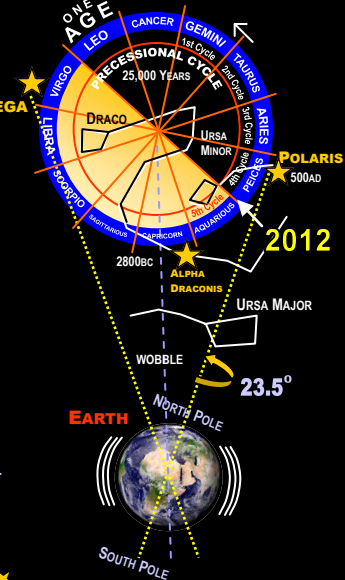

'A PICTURE OF A RAPTURE'

TRANSIT OF VENUS
Venus reaches Auriga the Shepherd on May 15. The Transit starts June 6th as it loops through Taurus' horns. On Jun 27 it proceeds to Orion. In Aug it will stay stationary in the 'Hand' of Orion the 'Redeemer.'

Transits of Venus Countdown: 1601-2012 (Sun and Venus)

DATE	UNIVERSAL	TIME
1. 1631 Dec 07	05:19	940"
2. 1639 Dec 04	18:25	522"
3. 1761 Jun 06	05:19	573"
4. 1769 Jun 03	22:25	608"
5. 1874 Dec 09	14:05	832"
6. 1882 Dec 06	17:06	634"
7. 2004 Jun 08	08:19	627"
8. 2012 Jun 06	01:28	555"

Titans waiting in the 'Heavenlies' to funnel down through a 'Stargate' to Earth through the twin Obelisk pillar Gate. NFL Super Bowl half-time Madonna Show

A 'GREAT YEAR'
1 AGE = ~2160 YEARS

- ☉ = Total Solar Eclipse
- ☽ = Annular Eclipse
- ☾ = Lunar Eclipse
- ▲ = Equinox
- ▼ = Solstices