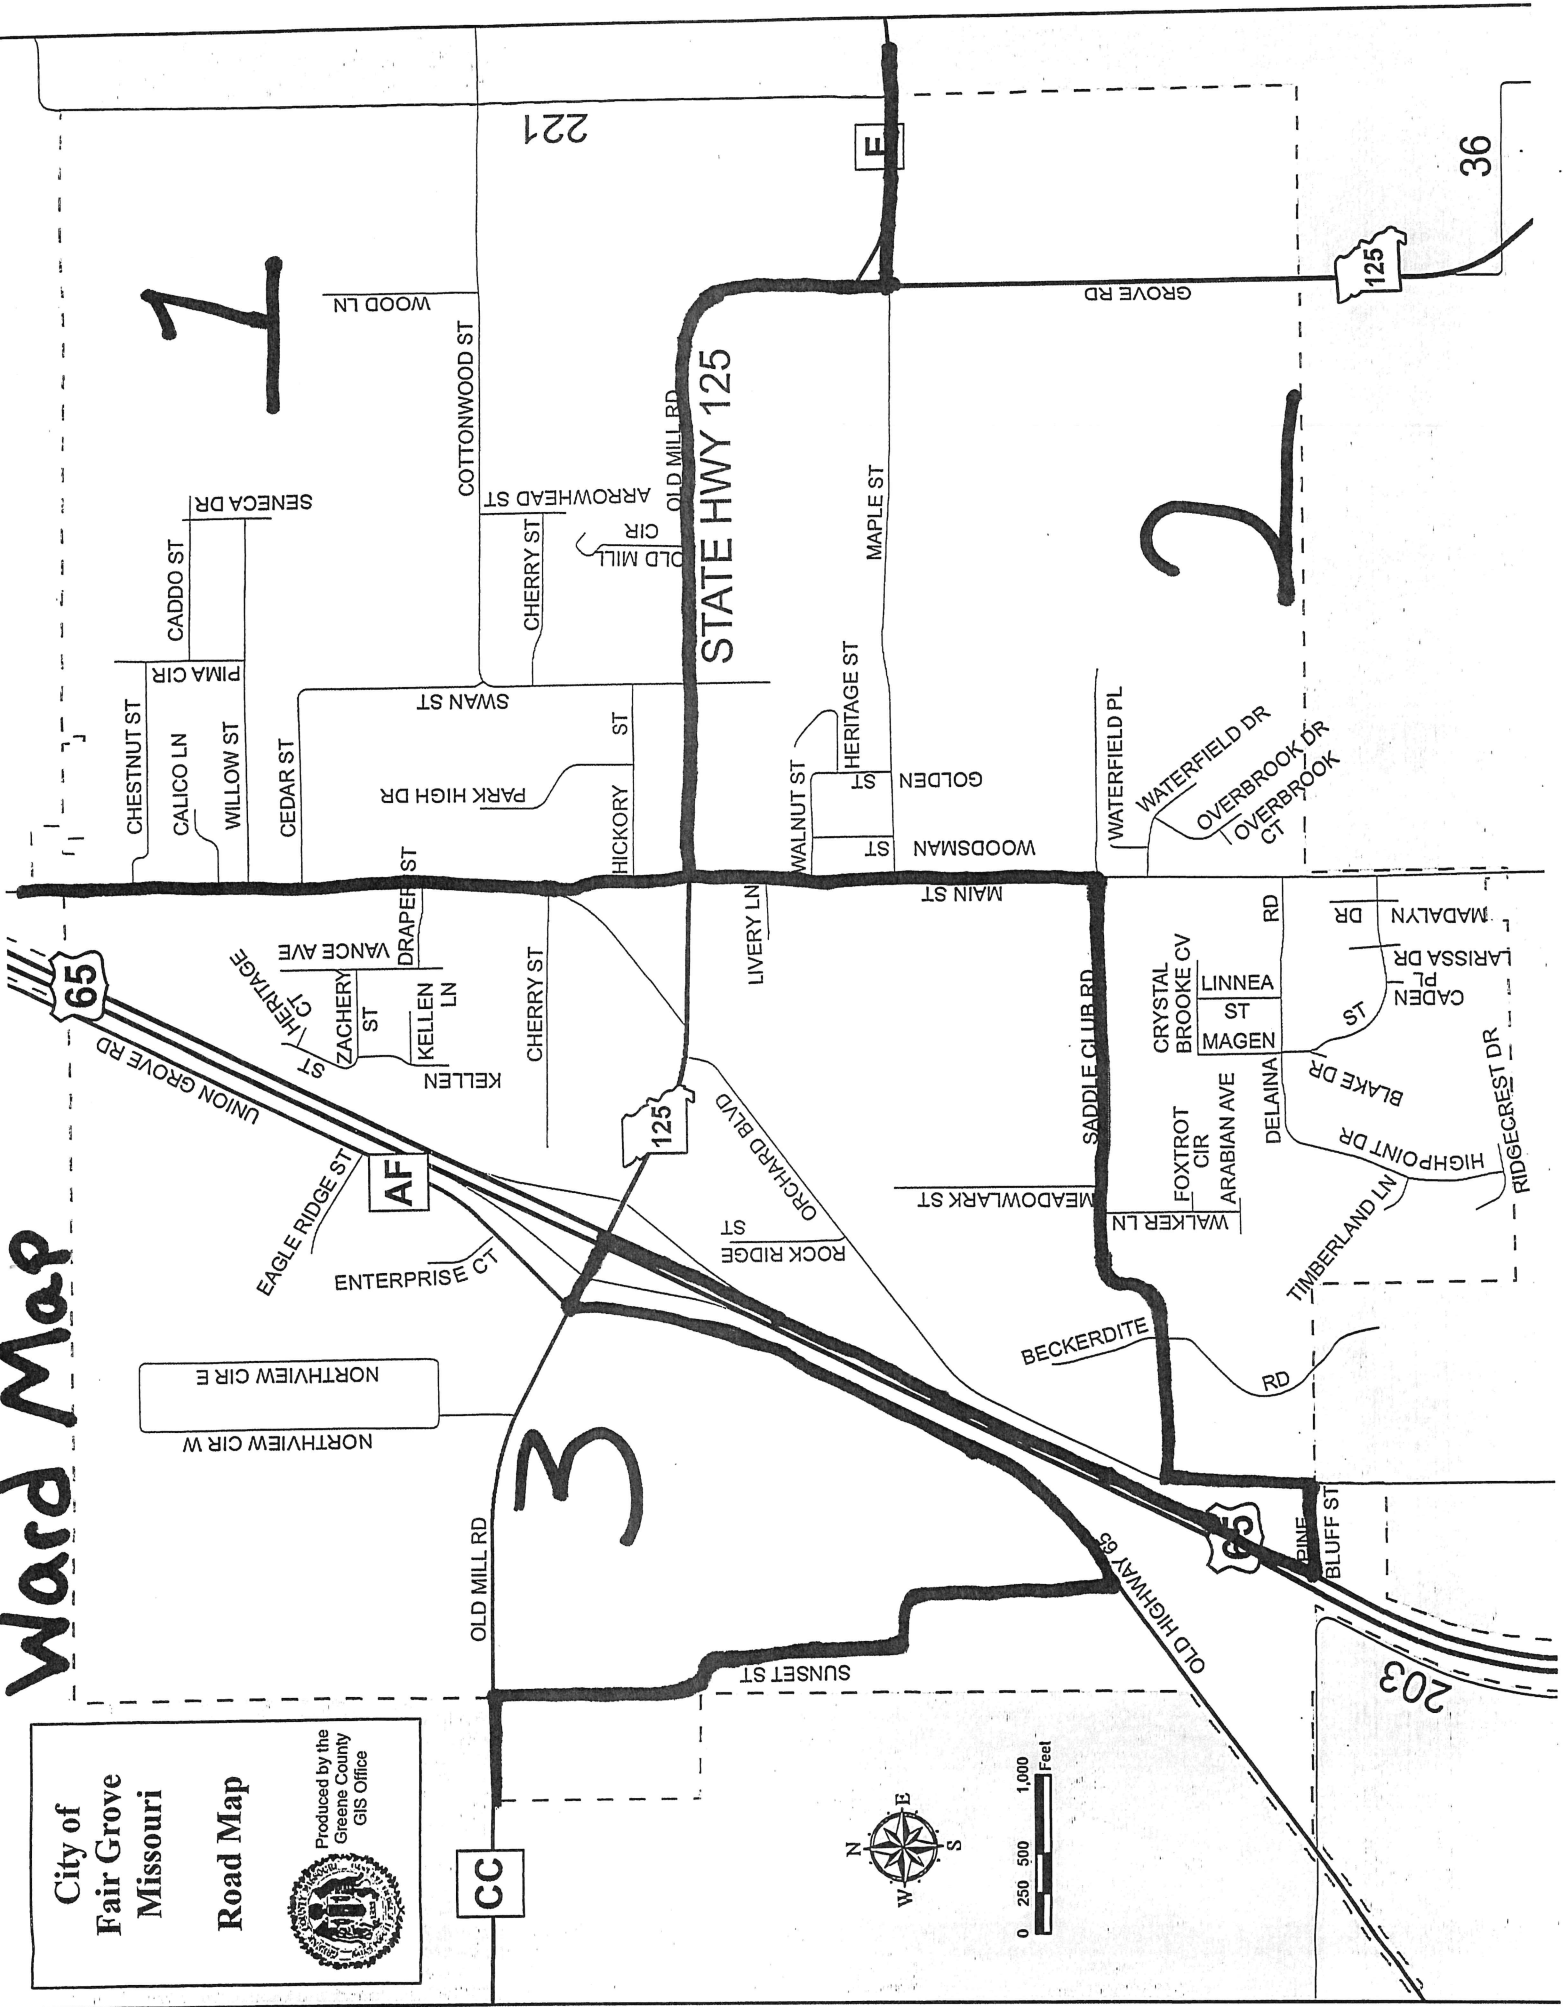

Ward Map

City of
Fair Grove
Missouri
Road Map

Produced by the
Greene County
GIS Office

1

2

3

STATE HWY 125

221

ROCK RIDGE ST
ORCHARD BLVD
LIVERY LN
WALNUT ST
HERITAGE ST
GOLDEN ST
WOODSMAN ST
MAIN ST

BECKERDITE RD
SADDLE CLUB RD
WALKER LN
MEADOWLARK ST
ARABIAN AVE
FOX TROT CIR
MAGEN ST
LINNEA ST
CRYSTAL BROOKE CV
MADALYN DR
LARISSA DR
CADEN PL
BLAKE DR
HIGHPOINT DR
TIMBERLAND LN
DELAINA RD
RIDGECREST DR

WOOD LN
COTTONWOOD ST
ARROWHEAD ST

GROVE RD

OLD MILL RD

MAPLE ST

WATERFIELD PL

OVERBROOK DR
OVERBROOK CT

EAGLE RIDGE ST

ENTERPRISE CT

OLD MILL RD

SUNSET ST

OLD HIGHWAY 65

PRIME
BLUFF ST