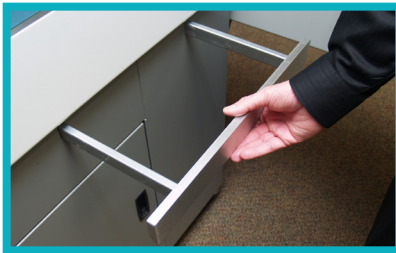

306

AUTOMATIC LETTER OPENER

MAXIMUM PRODUCTIVITY

MAIL OPENING & SORTING SOLUTION

306 AUTOMATIC LETTER OPENER

ENHANCED OPENING TECHNOLOGY WITH SORTING CAPABILITIES

The 306 letter opener is the world's fastest envelope opener/sorter, making it the appropriate automation solution for mail centers with large volumes of inbound mail. This machine will make quick work of all your envelopes, including flats and overnights up to 1/2" thick. At a speed of up to 40,000 pieces per hour, this automatic letter opener easily opens and sorts your mail with the push of a button!

MILLING CUTTER TECHNOLOGY

- ▶ Minimizes cut contents and provides feathered edge for safe removal
- ▶ Offers 9 cut-depths including "No-Cut" position
- ▶ Opens a variety of mixed mail sizes and thickness

USER-FRIENDLY CONTROL PANEL

- ▶ Sharp LCD display
- ▶ Integrated software with flexible job setup criteria
- ▶ Multiple user capability with password security

RETRACTABLE MAIL TRAY HOLDERS

- ▶ Integrated slide-out mail tray holders that position input and output bins where they're needed.