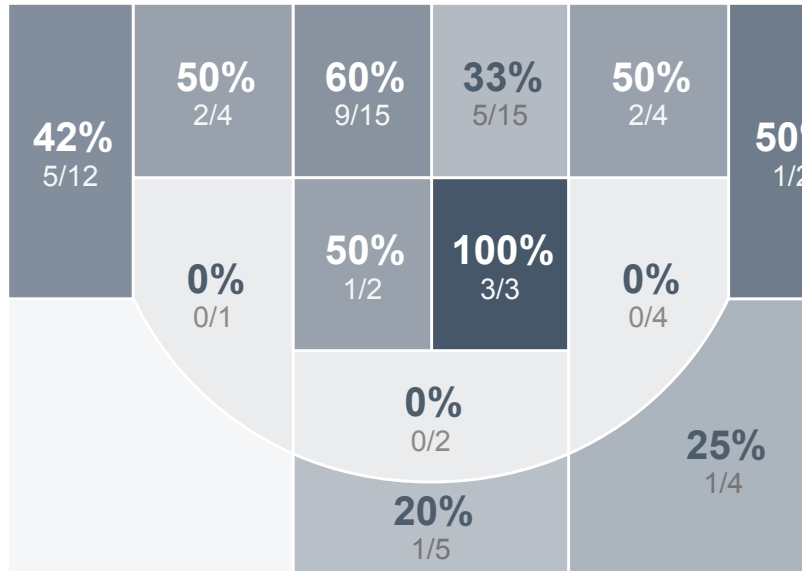

Team Stats

	MHS	TMHS
Field Goal %	41.1%	39.6%
Effective Field Goal %	46.6%	44.3%
2FG Made/Attempted	22/50	16/34
2FG%	44.0%	47.1%
3FG Made/Attempted	8/23	5/19
3FG%	34.8%	26.3%
FT Made/Attempted	18/25	14/19
Free Throw Percentage	72.0%	73.7%
Points Per Possession	1.23	0.84
Transition Points	5	18
Points Off Turnovers	26	8
Second Chance Points	16	5
Points in the Paint	36	30
Offensive Rebounds	21	9
Defense Rebounds	23	21
Assists	23	13
Deflections	6	2
Steals	9	2
Blocks	2	5
Turnovers	6	20
Personal Fouls	17	20
Charges Taken	MH9	TMH9

MHS