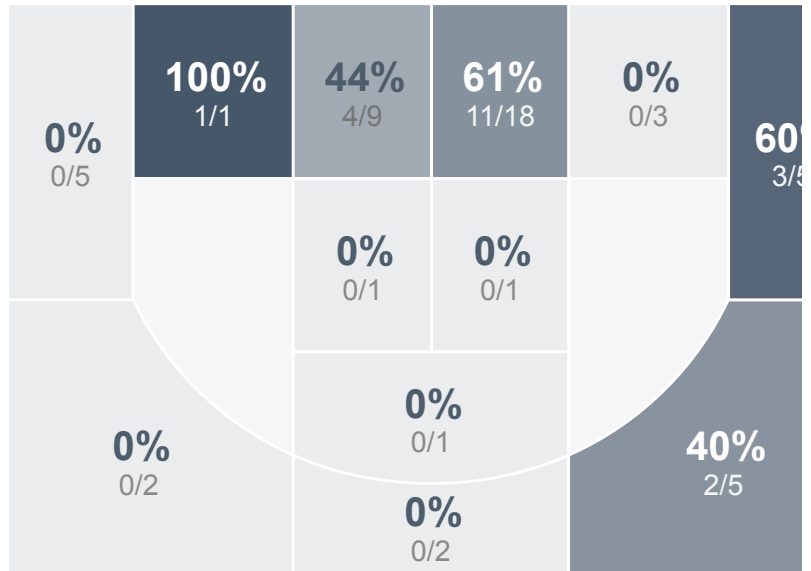

Turtle Mountain High School