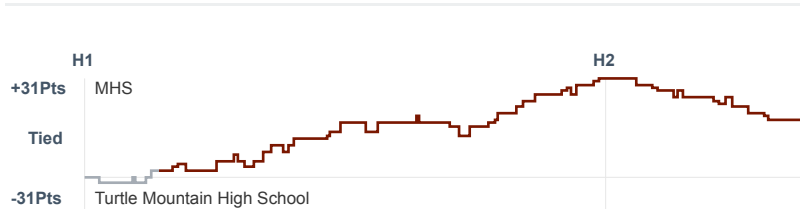

Box Score Report

MHS vs Turtle Mountain High School - Feb 20, 2018 - W 86-61

Period Stats

Team	1	2	Final
MHS	54	32	86
TMHS	23	38	61

Run Graph

Team Stats

	MHS	TMHS
Field Goal %	41.1%	39.6%
Effective Field Goal %	46.6%	44.3%
2FG Made/Attempted	22/50	16/34
2FG%	44.0%	47.1%
3FG Made/Attempted	8/23	5/19
3FG%	34.8%	26.3%
FT Made/Attempted	18/25	14/19
Free Throw Percentage	72.0%	73.7%
Points Per Possession	1.23	0.84
Transition Points	5	18
Points Off Turnovers	26	8
Second Chance Points	16	5
Points in the Paint	36	30
Offensive Rebounds	21	9
Defense Rebounds	23	21
Assists	23	13
Deflections	6	2
Steals	9	2
Blocks	2	5
Turnovers	6	20
Personal Fouls	17	20
Charges Taken	MH9	TMH9