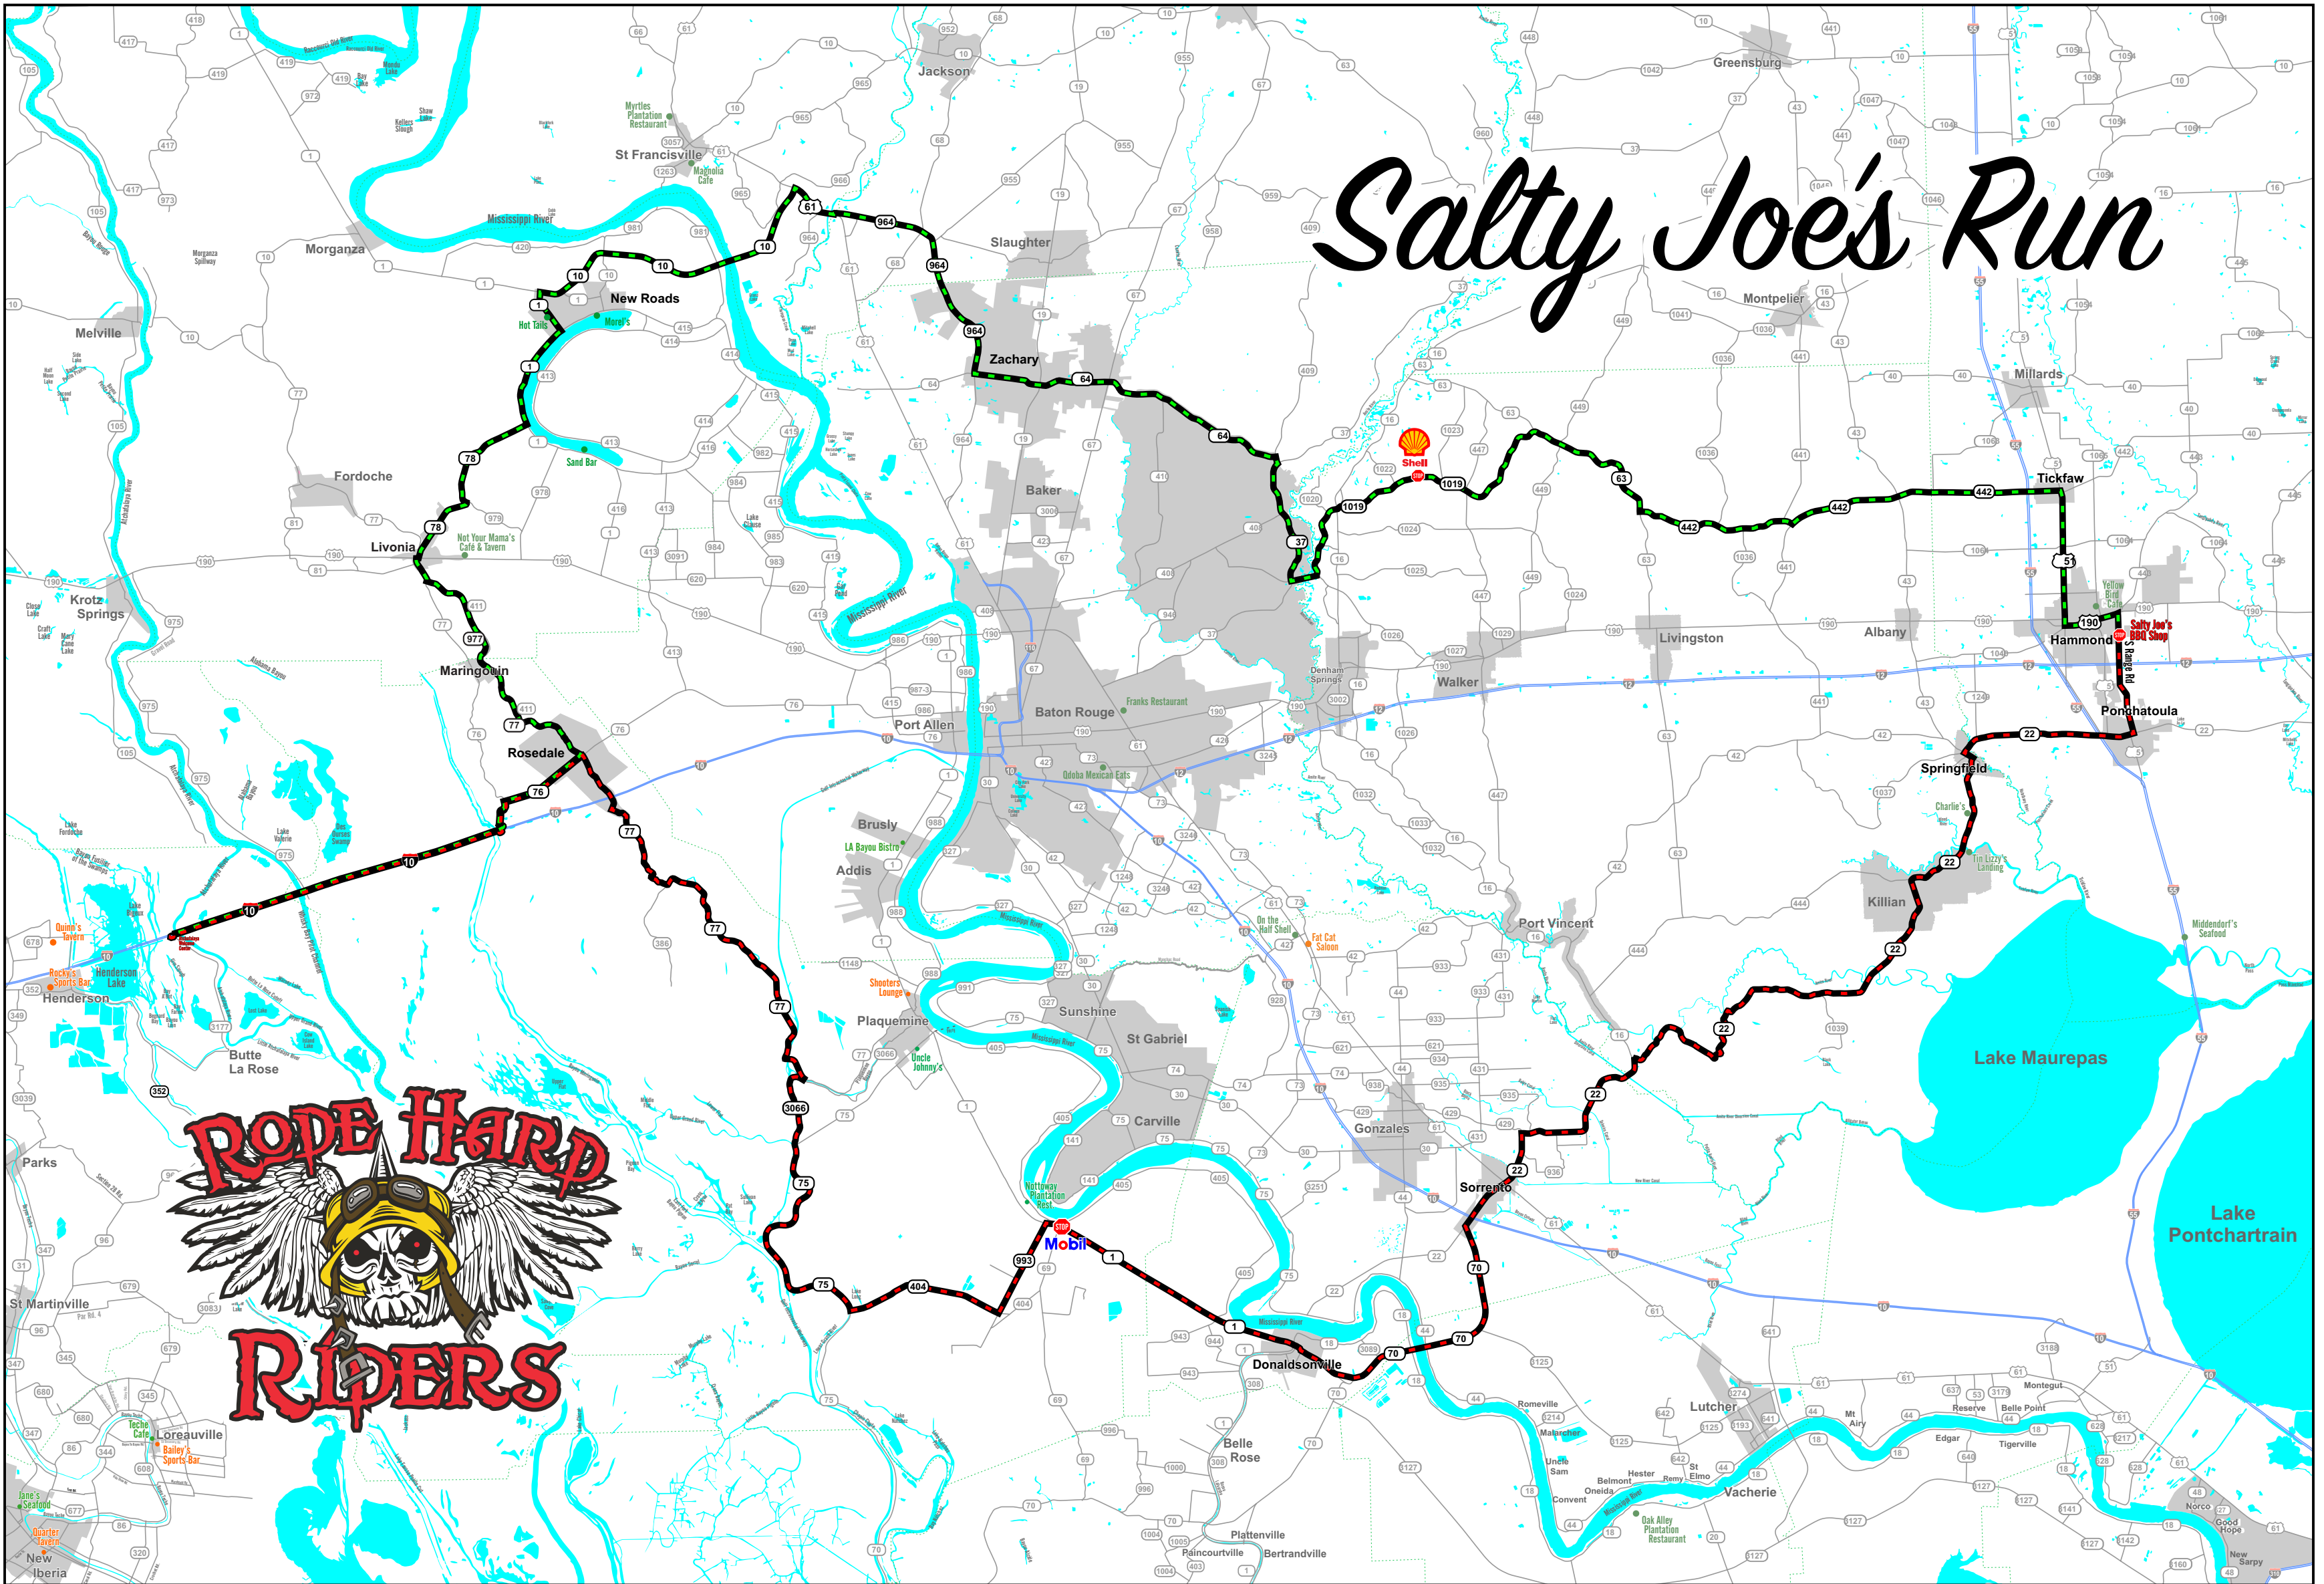

Salty Joe's Run