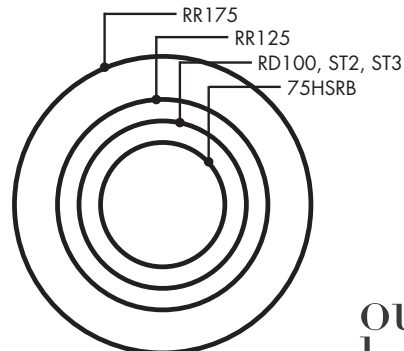

1"

RR100

2"

WWR

actual pole sizes

essential sets

1"

ML100-BN  
ML100-B  
ML100-GM  
ML100-CH

1 3/8"

AC-138

ML138-BN  
ML138-B  
ML138-GM

ML138-BN  
ML138-B  
ML138-GM  
AC138

the modern collection

3/4"

75HSRB

1"

RR100

ST2

ST3

1 1/4"

RR125

1 3/4"

RR175

outdoor hardware collection