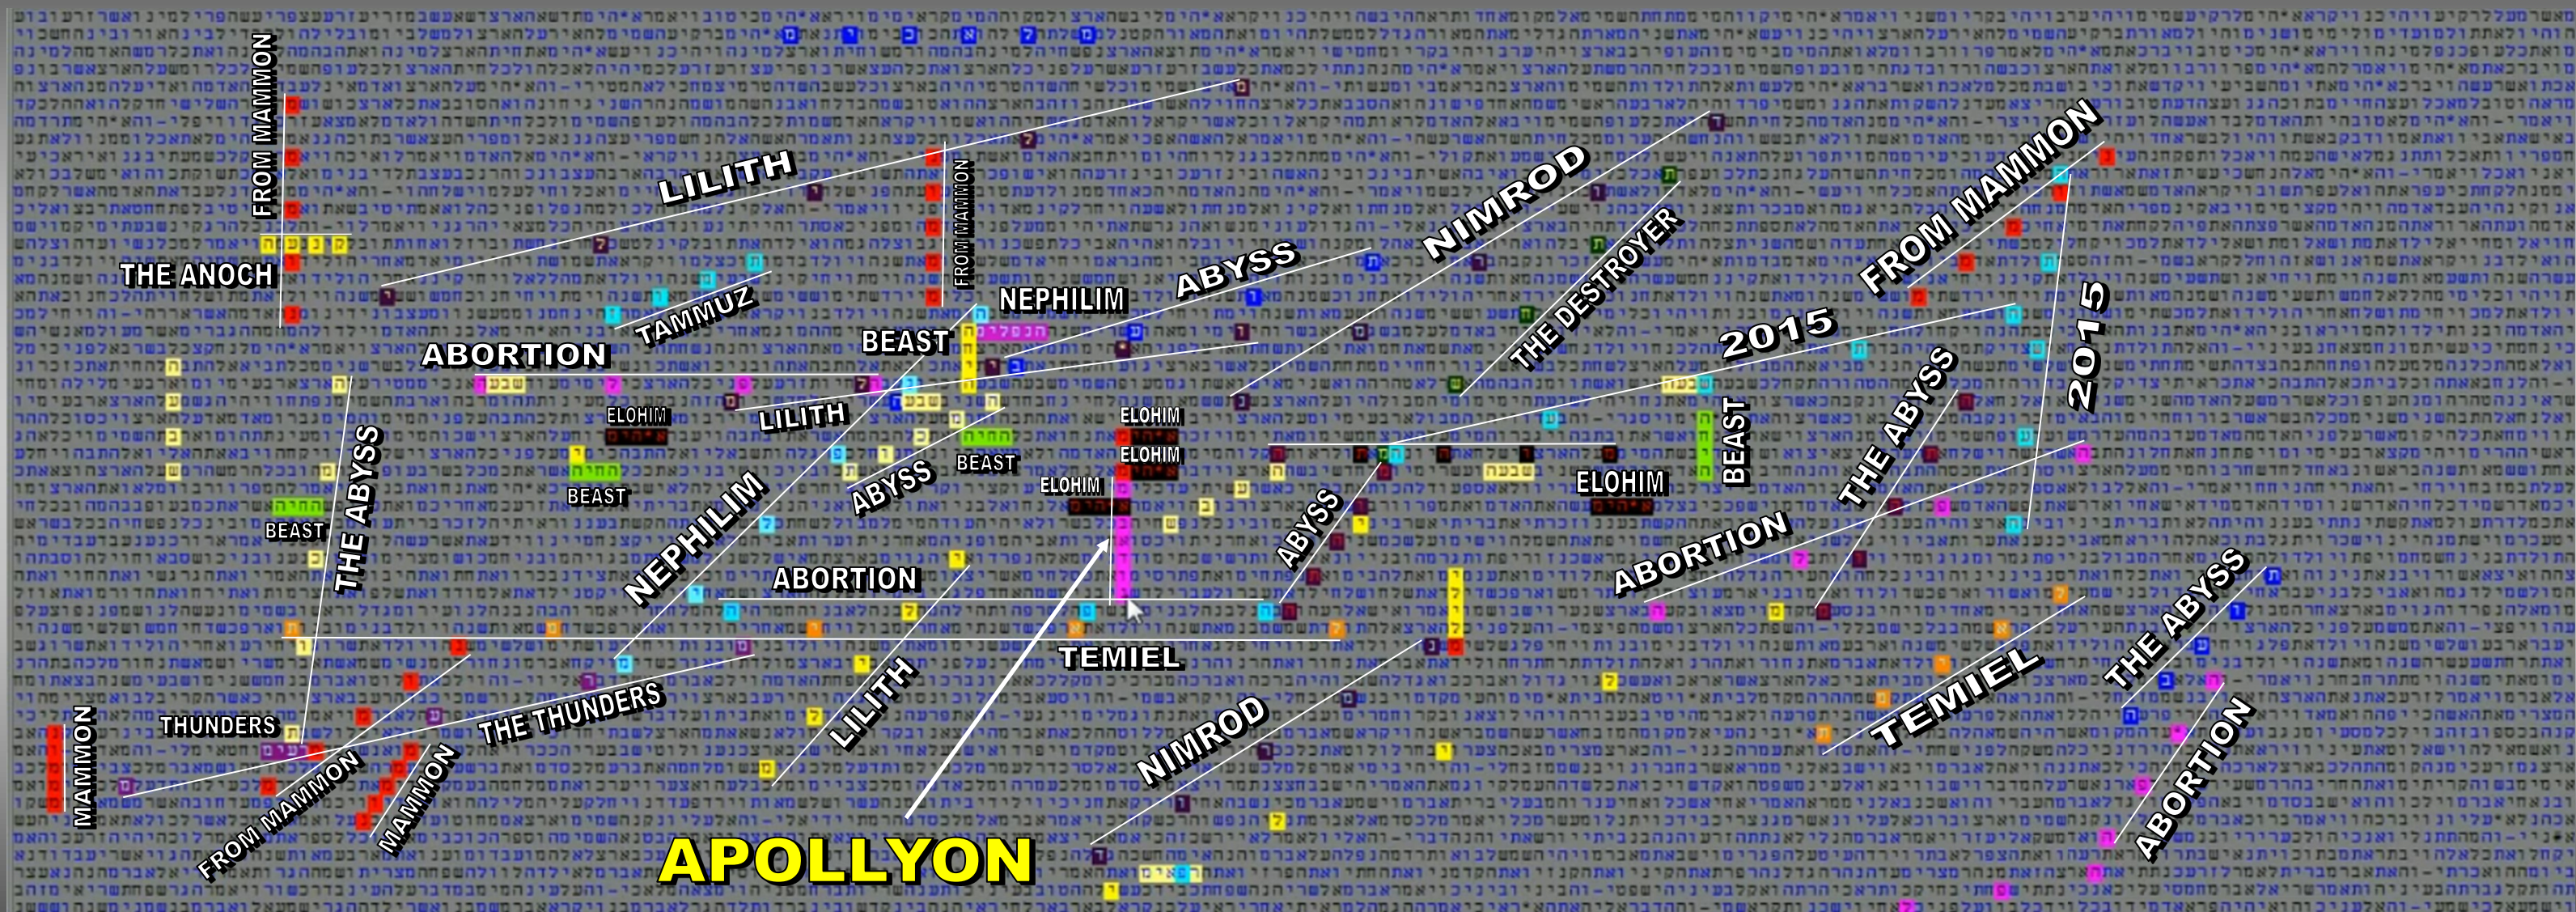

APOLLYON REVISITED

Bible Code Matrix of Prophecy Breakdown in Scripture

© MATTHEW WRIGHT MINISTRIES
Graphic layout by Luis B. Vega

RESOURCES
[youtube.com/user/TheMatt71269](https://www.youtube.com/user/TheMatt71269)
biblecodenow1@gmail.com
biblecodenow.com
[facebook.com/groups/code searcher](https://www.facebook.com/groups/code searcher)

SCRIPTURE SOURCE(S)
Old & New Testament
TorahSoft

FOR AN EXPLANATION - STUDY OF THE CHART CODE MATRIX, VISIT THE YOUTUBE CHANNEL VIDEO SERIES.

WIDTH: 364 CENTER: 8076