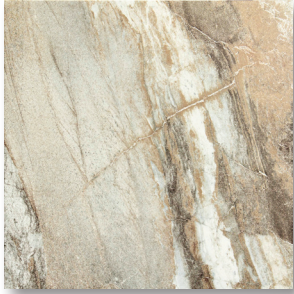

FIELD TILE

Forest

Perla

Mosaic (Perla shown)

Shown: Forest 20x20

SPECIFICATIONS

Application	Floor & Backsplash
Visual	Vintage Marbelized Honed Stone
Type	H.D.I.T. Ceramic
Slip Resistance	Yes
PEI Rating	4
Frost Resistance	No
Shade Variation	Moderate/High

V3

SIZES

20x20

12x12

2x2 Mosaic
12x12 Sheet

3x12 Floor Bullnose