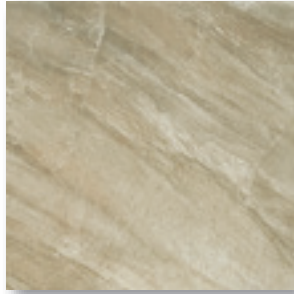

FIELD TILE

Beige

Café

Sky

Mosaic (Sky shown)

SUGGESTED ACCENT

12x12 Pearlesque White/Black
Mixed Linear Glass Mosaic

Shown: Sky 13x13, Sky 10x14 Wall