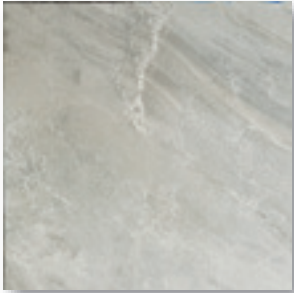

FIELD TILE

Beige

Café

Sky

Mosaic (Sky shown)

SUGGESTED ACCENT

12x12 Pearlesque White/Black
Mixed Linear Glass Mosaic

Shown: Sky 13x13, Sky 10x14 Wall

SPECIFICATIONS

Application	Floor & Wall
Visual	Marble
Type	H.D.I.T. PRESSED Porcelain
Slip Resistant	No
PEI Rating	4
Frost Resistant	Yes
Shade Variation	Moderate/High
Screens/Faces	20x20 (4), 13x13 (12)