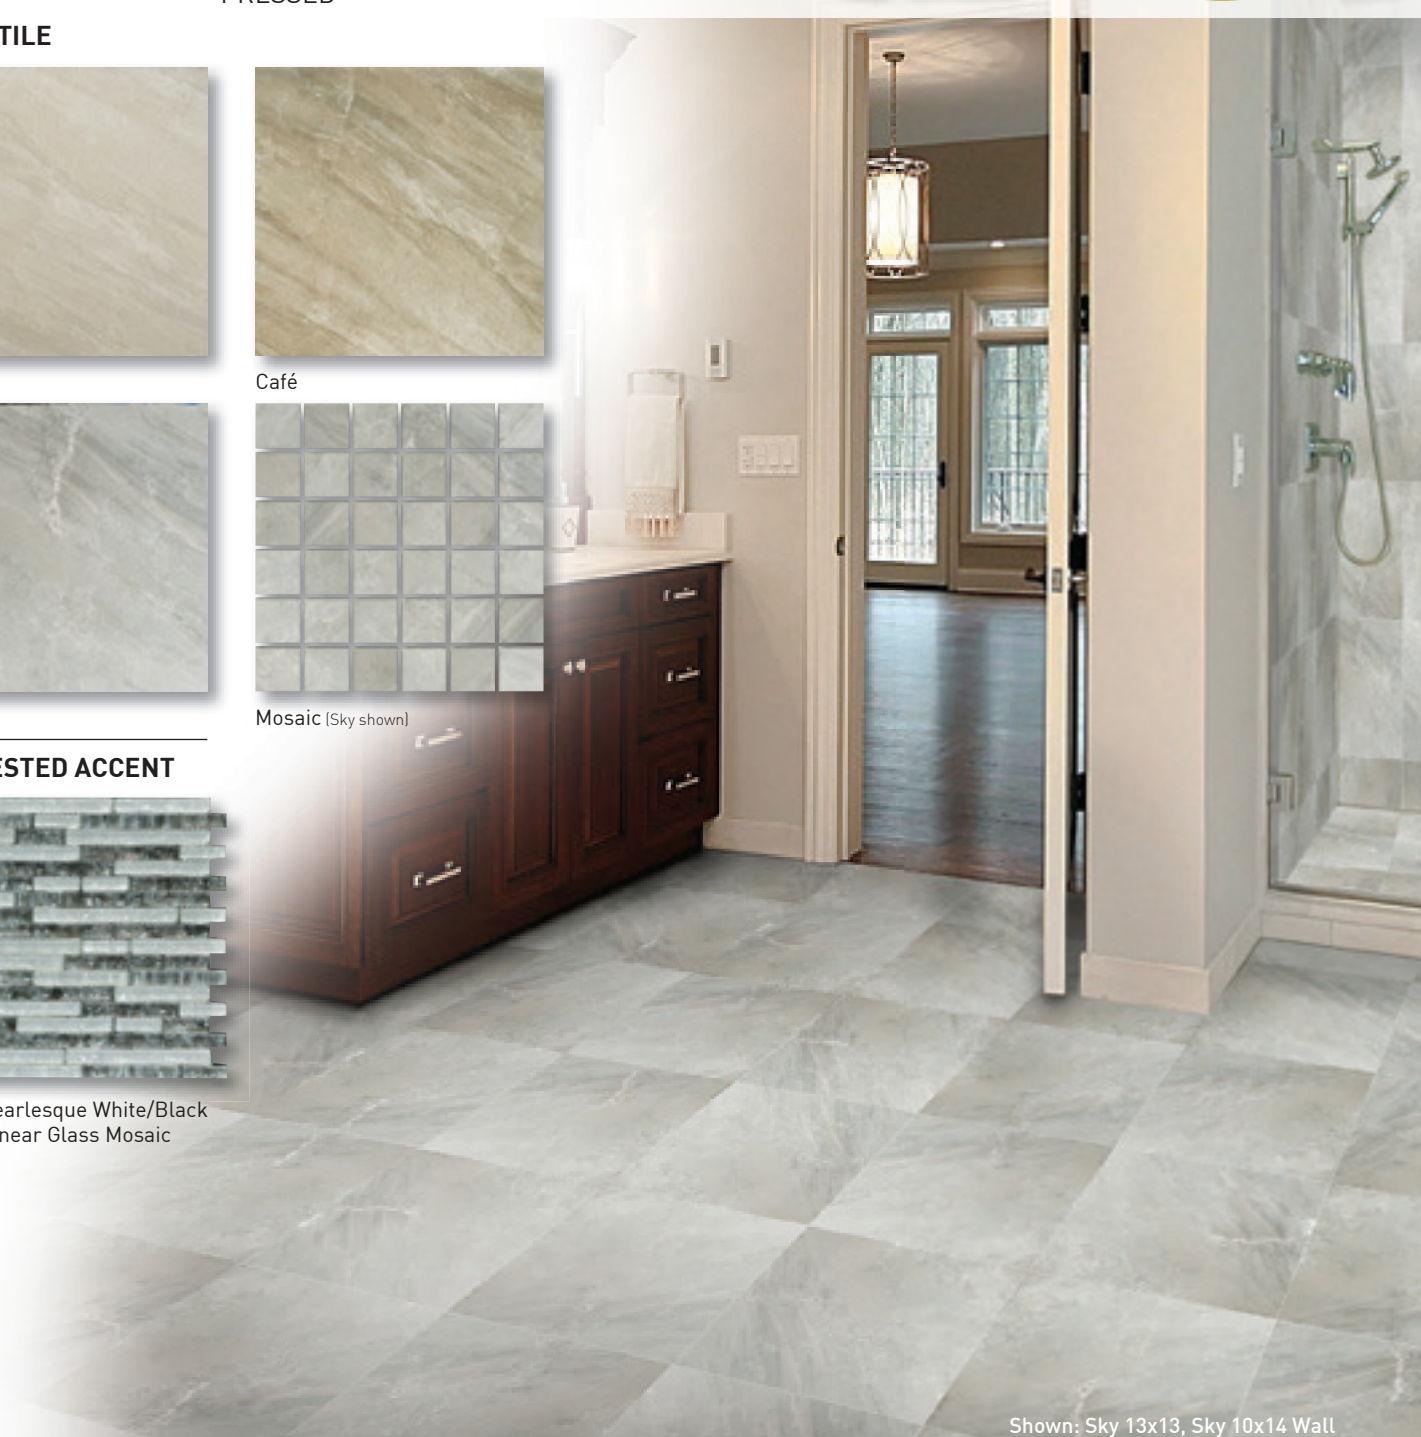

FIELD TILE

Beige

Café

Sky

Mosaic (Sky shown)

SUGGESTED ACCENT

12x12 Pearlesque White/Black
Mixed Linear Glass Mosaic

Shown: Sky 13x13, Sky 10x14 Wall

SPECIFICATIONS

Application	Floor & Wall
Visual	Marble
Type	H.D.I.T. PRESSED Porcelain
Slip Resistant	No
PEI Rating	4
Frost Resistant	Yes
Shade Variation	Moderate/High
Screens/Faces	20x20 (4), 13x13 (12)

SIZES

20x20 Floor

13x13 Floor

2x2 Mosaic
13x13 Sheet

10x14
Glossy Wall

3x13 Floor Bullnose

2x10 Glossy Wall Bullnose

V3