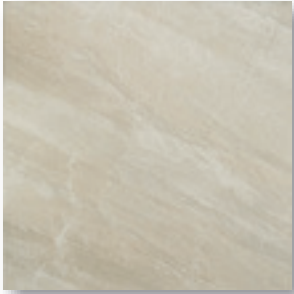

FIELD TILE

Beige

Café

Sky

Mosaic (Sky shown)

SUGGESTED ACCENT

12x12 Pearlesque White/Black
Mixed Linear Glass Mosaic

Shown: Sky 13x13, Sky 10x14 Wall