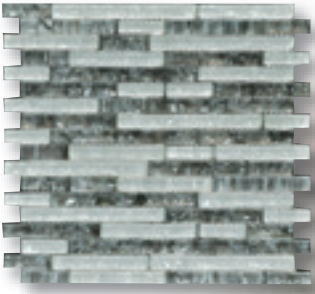

FIELD TILE

Beige

Café

Sky

Mosaic (Sky shown)

SUGGESTED ACCENT

12x12 Pearlesque White/Black
Mixed Linear Glass Mosaic

Shown: Sky 13x13, Sky 10x14 Wall

SPECIFICATIONS

Application	Floor & Wall
Visual	Marble
Type	H.D.I.T. PRESSED Porcelain
Slip Resistant	No
PEI Rating	4
Frost Resistant	Yes
Shade Variation	Moderate/High
Screens/Faces	20x20 (4), 13x13 (12)

SIZES

20x20 Floor

13x13 Floor

2x2 Mosaic
13x13 Sheet

10x14
Glossy Wall

3x13 Floor Bullnose

2x10 Glossy Wall Bullnose

V3