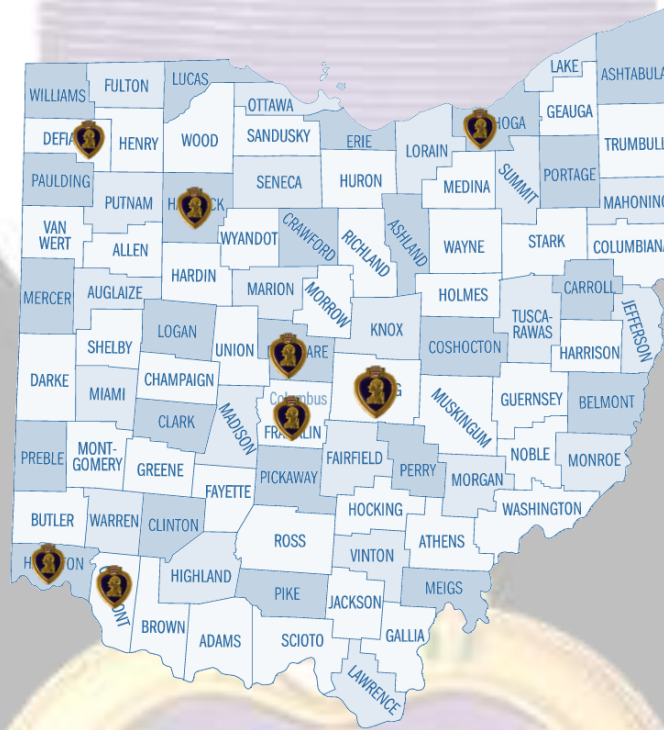

OHIO PURPLE HEART ENTITIES

STATE

📍 Ohio, USA 43050

CITIES/VILLAGES

- 📍 Arcadia, OH 44804
- 📍 Arlington, OH 45814
- 📍 Bellbrook, OH 45305
- 📍 Benton Ridge, OH 45816

- ◆ Bluffton, OH 45817
- ◆ Boston Heights, OH 44236
- ◆ Canton, OH 44702
- ◆ Cheviot, OH 45201
- ◆ Cincinnati, OH 45202
- ◆ Columbus, OH 43215
- ◆ Delaware, OH 43015
- ◆ Findlay, OH 45840
- ◆ Gahanna, OH 43020
- ◆ Glendale, OH 45246
- ◆ Grove City, OH 43123
- ◆ Hamilton, OH 45011
- ◆ Jenera, OH 45841
- ◆ Kettering, OH 45429
- ◆ Massillon, OH 44646
- ◆ McComb, OH 45858
- ◆ Miamisburg, OH 45342
- ◆ Mogador, OH 44260
- ◆ Mt. Blanchard, OH 45867
- ◆ Mt. Cory, OH 45868
- ◆ Mt. Healthy, OH 45231
- ◆ New Carlisle, OH 45344
- ◆ Newark, OH 43055
- ◆ Owensville, OH 45160
- ◆ Perrysburg, OH 43551
- ◆ Rawson, OH 45881

- Solon, OH 44139
- South Point, OH 45680
- Springboro, OH 45066
- Sylvania, OH 43560
- Van Buren, OH 45889
- Vanlue, OH 45890
- Waterville, OH 43566
- West Carrollton, OH 45449

COUNTIES

- Clermont County, OH 45103
- Cuyahoga County, OH 44139
- Defiance County, OH 43512
- Delaware County, OH 43015
- Franklin County, OH 43215
- Hamilton County OH 45202
- Hancock County, OH 45840
- Licking County, OH 43093

SCHOOLS

- Clermont Northeastern High School, 5327
Hutchinson Rd., Batavia, OH 45103
- Greenwood Elementary School, Toledo, OH 43612

- 📍 Jefferson Jr. High School, Toledo, OH 43613
- 📍 Washington Jr. High School, Toledo, OH 43613
- 📍 Whitmer High School, Toledo, OH 43613

PURPLE HEART TRAIL ROUTES

- 📍 I-70
- 📍 I-71
- 📍 I-76: Named Purple Heart Memorial Highway from I-71 to I-80