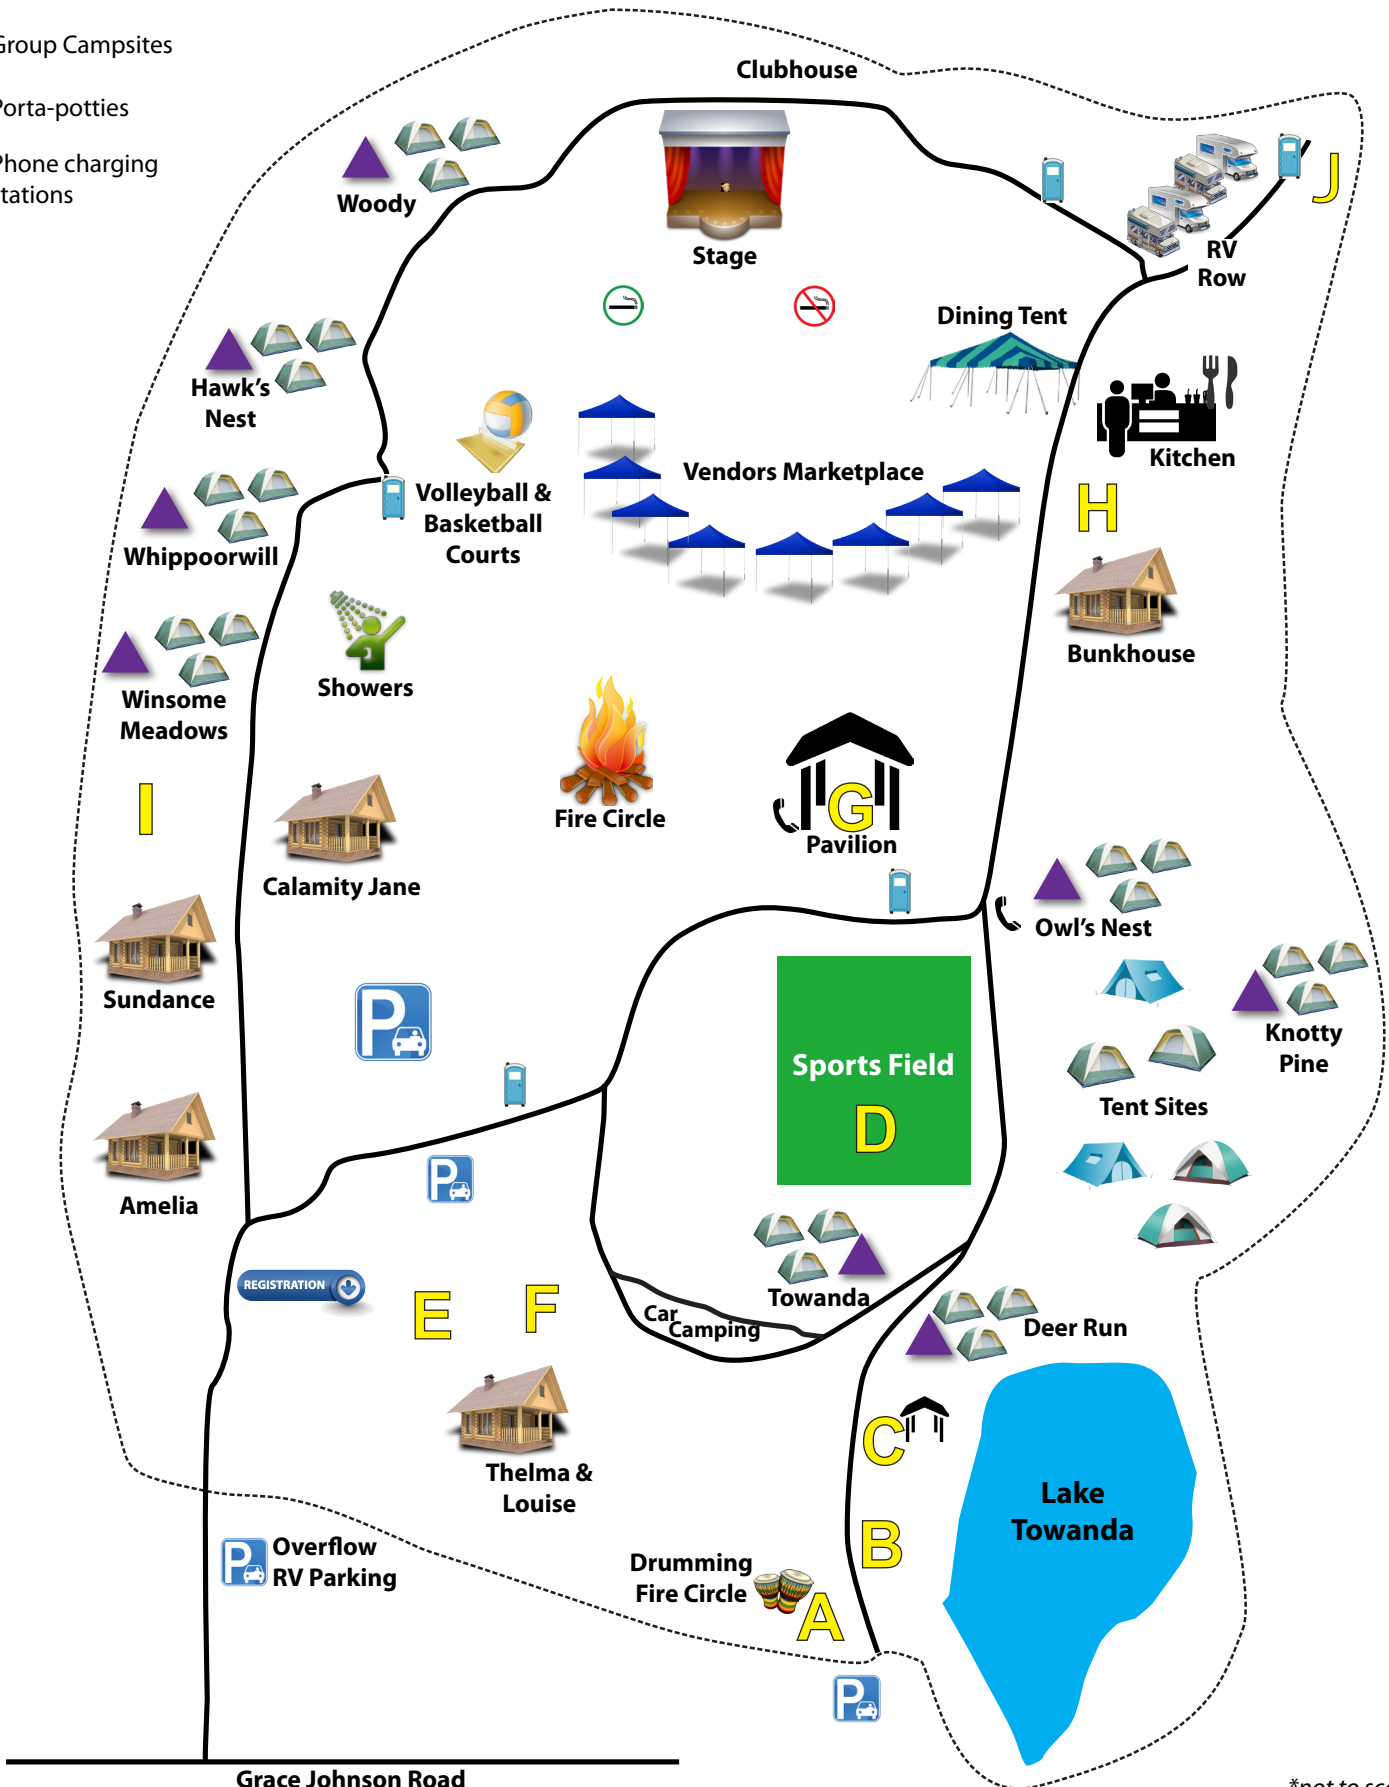

Workshop Locations

- A** Drumming circle at the lake
- B** Memorial Site at the Lake
- C** Pavilion at the Lake
- D** Sports Field
- E** Behind Registration (old playground)
- F** Behind Registration (fenced area by playground)
- G** Pavilion
- H** Beside Kitchen
- I** Other side of road from Calamity Jane
- J** Garage at the End of RV Row

-  Group Campsites
-  Porta-potties
-  Phone charging stations

not to scale