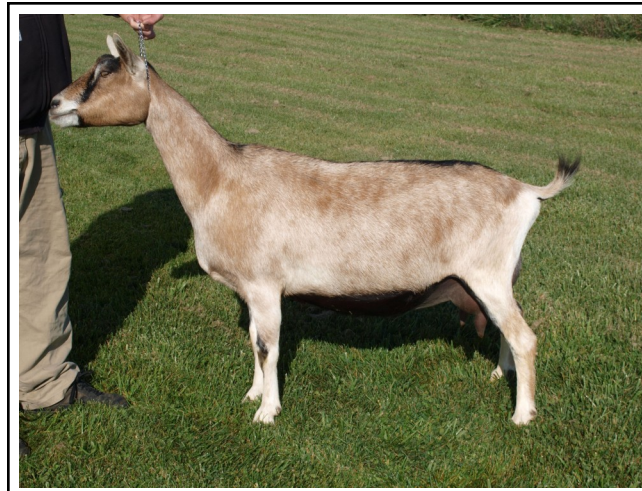

SS: \*B Pearl Valley Yreka Laredo LA90 VEE @ 2 yrs.

**SIRE: +\*B Pearl Valley Lakoda Makya**

SD: SGCH Pearl Valley Mandolay LA EX93 EEEE

DS: Iroquois-KC Magic Tye

**DAM: SG Iroquois-KC TY Tala (EX90 VEEE)**

DD: Iroquois-KC HLS American Fame LA: 6-06 EX90 (VEEE)

DDD: SGCH Iroquois-KC SS American Dream EX90 VEEE

“Dreamer” has a very nice mammary and general appearance. Being very long and smooth in the fore and high and wide in the rear. She is exceptionally level across the top with a wide, flat rump. She also has an exceptional shoulder assembly.

Dreamer’s early show record is very promising. As a yearling milker shown 4 out of 5 times First place. She is bred to LoverBoy.

LA 1-02 VG85 VEV+

2-00 VG89 EEV

3-02 EX91 EEEV

DHIR: 1-00 295 1620 3.1% 51 42

(Dam)  
Iroquois-KC TY Tala  
LA: EX90 VEEE

(Grand-dam)  
Iroquois-KC HLS American Fame  
6 yrs EX90 VEEE

SS: \*B Willow Run Wonder Revolution

**SIRE: +\*B Shining-Moon X-Rated**

SD: SGCH Shining-Moon LA EX93 EEEE