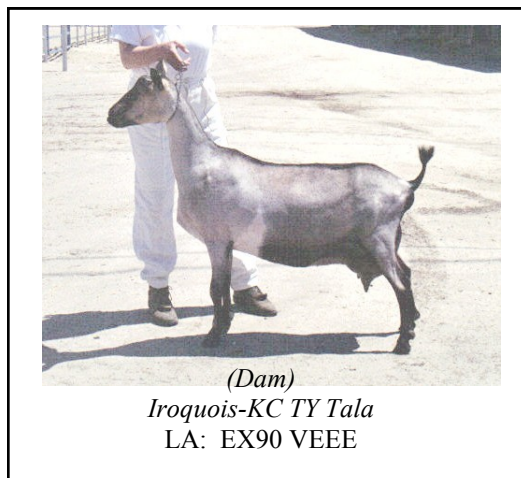

DD: Iroquois-KC HLS American Fame LA: 6-06 EX90 (VEEE)

DDD: SGCH Iroquois-KC SS American Dream EX90 VEEE

“Dreamer” has a very nice mammary and general appearance. Being very long and smooth in the fore and high and wide in the rear. She is exceptionally level across the top with a wide, flat rump. She also has an exceptional shoulder assembly.

Dreamer’s early show record is very promising. As a yearling milker shown 4 out of 5 times First place. She is bred to LoverBoy.

LA 1-02 VG85 VEV+

2-00 VG89 EEV

3-02 EX91 EEEV

DHIR: 1-00 295 1620 3.1% 51 42