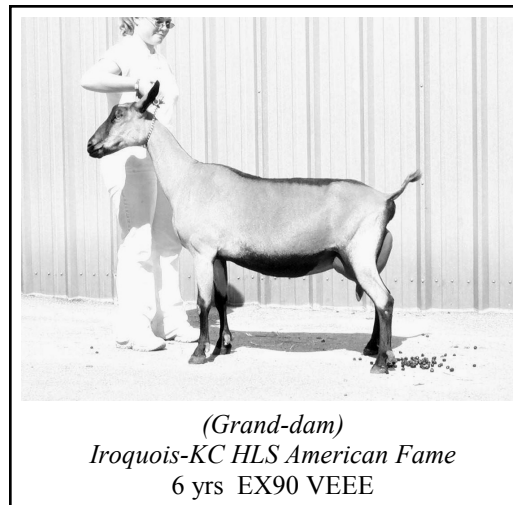

DD: Iroquois-KC HLS American Fame LA: 6-06 EX90 (VEEE)

DDD: SGCH Iroquois-KC SS American Dream EX90 VEEE

“Dreamer” has a very nice mammary and general appearance. Being very long and smooth in the fore and high and wide in the rear. She is exceptionally level across the top with a wide, flat rump. She also has an exceptional shoulder assembly.

Dreamer’s early show record is very promising. As a yearling milker shown 4 out of 5 times First place. She is bred to LoverBoy.

LA 1-02 VG85 VEV+

2-00 VG89 EEV

3-02 EX91 EEEV

DHIR: 1-00 295 1620 3.1% 51 42

(Dam)  
Iroquois-KC TY Tala  
LA: EX90 VEEE

(Grand-dam)  
Iroquois-KC HLS American Fame  
6 yrs EX90 VEEE

SS: \*B Willow Run Wonder Revolution

**SIRE: +\*B Shining-Moon X-Rated**

SD: SGCH Shining-Moon LA EX93 EEEE