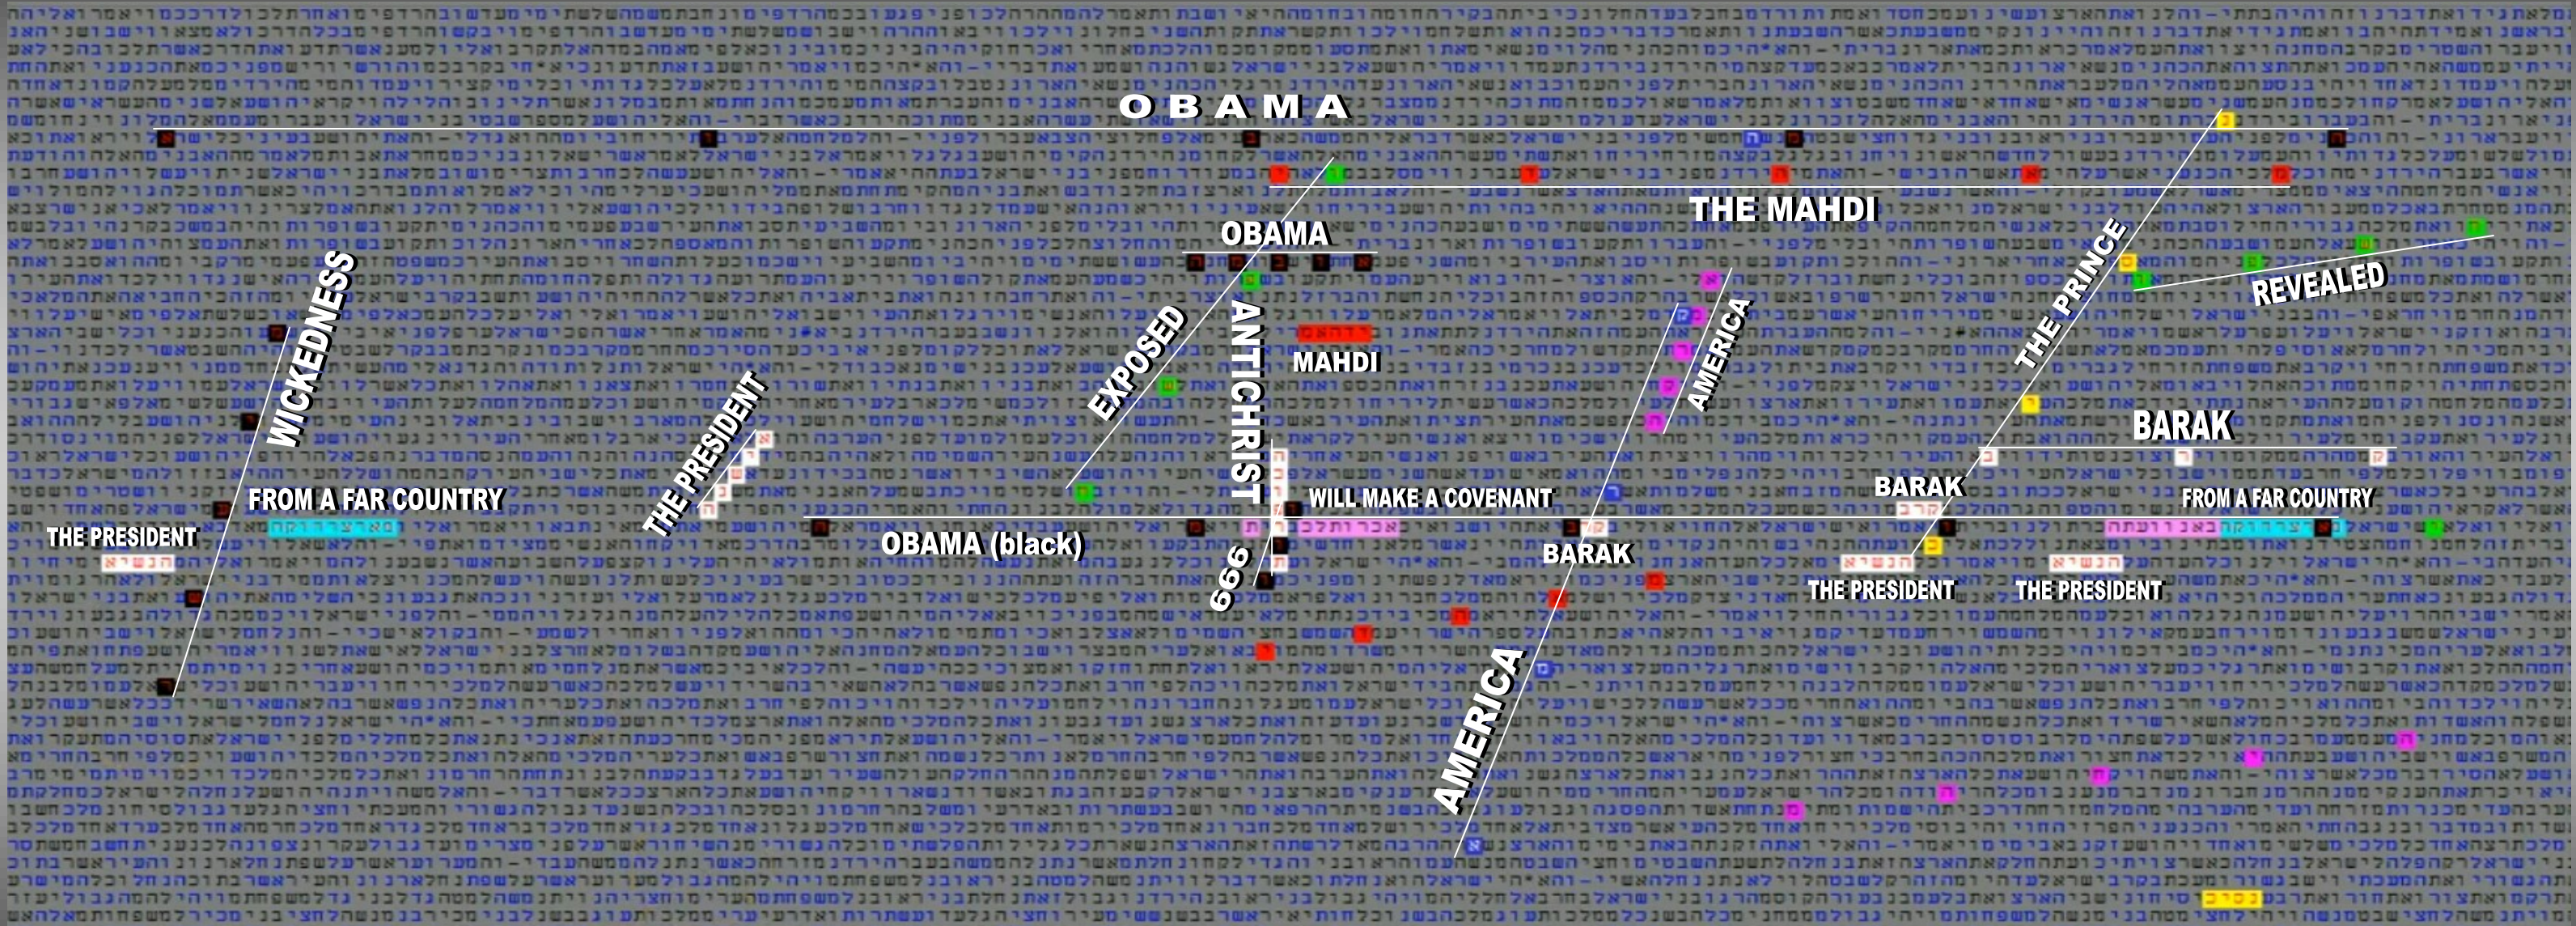

# THE SON OF PERDITION V

## MATRIX OF END-TIMES BIBLE CODE BREAKDOWN OF SCRIPTURE

© MATTHEW WRIGHT MINISTRIES  
Graphic layout by Luis B. Vega

RESOURCES  
youtube.com/user/TheMatt71269  
biblecodenow1@gmail.com  
biblecodenow.com  
facebook.com/groups/codesearcher

SCRIPTURE REFERENCE  
Book of Joshua

FOR AN EXPLANATION-STUDY OF THE CHART CODE MATRIX, VISIT THE YOUTUBE CHANNEL VIDEO SERIES.