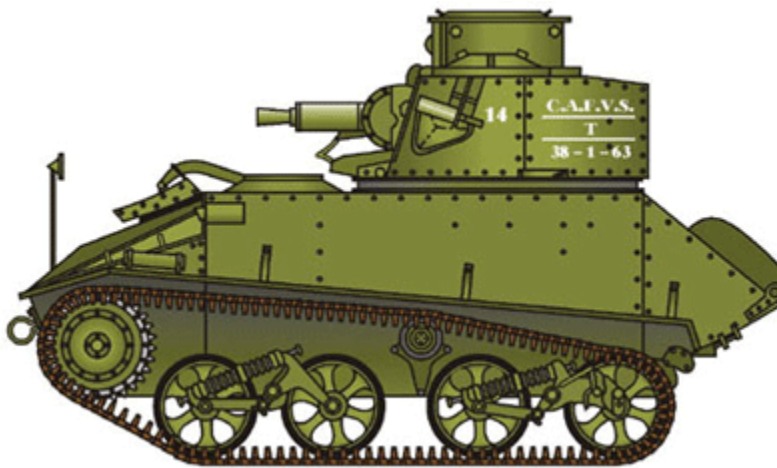

Mk. VIB Light Tank

Courtesy of Chris Johnson

Country of Origin: Great Britain

Crew: 3 (Commander, Gunner, Driver)

Length: 12 feet 11.5 inches

Width: 6 feet 9 inches

Height: 7 feet 3.5 inches

Weight: 11,740 pounds

Engine: Meadows six cylinder, gasoline

Maximum Speed: 25 mph

Range: 130 miles

Armour: Maximum: 14 mm / Minimum: 4 mm

Armament: .5 inch Vickers MG in turret
.303 inch Vickers MG co-axial to .5 inch MG