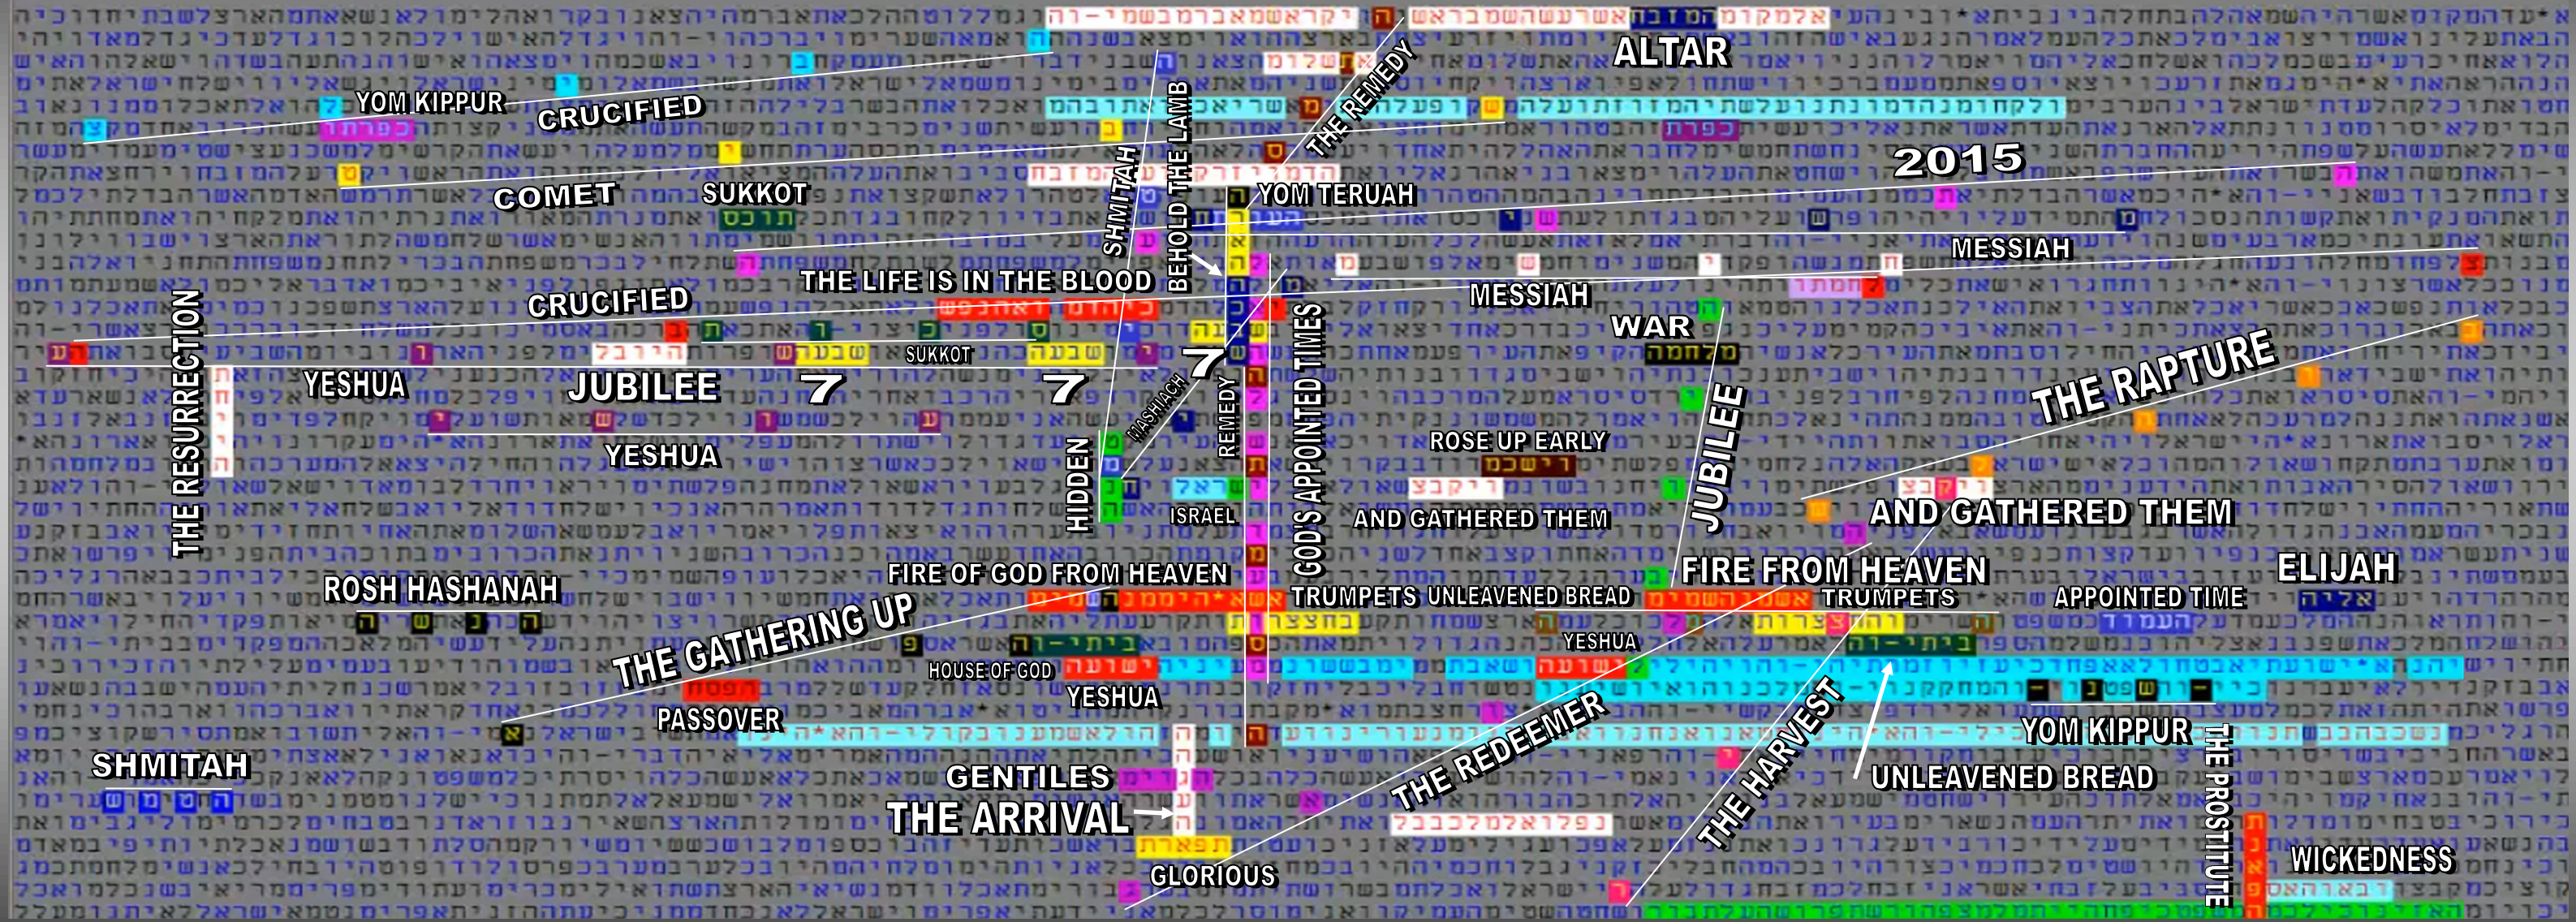

GOD'S APPOINTED TIMES

Bible Code Matrix of Prophecy in Scripture

© MATTHEW WRIGHT MINISTRIES
Graphic layout by Luis B. Vega

RESOURCES
[youtube.com/user/TheMatt71269](https://www.youtube.com/user/TheMatt71269)
biblecodenow1@gmail.com
biblecodenow.com
[facebook.com/groups/codesearcher](https://www.facebook.com/groups/codesearcher)

SCRIPTURE SOURCE(S)
 Old & New Testament
 TorahSoft

FOR AN EXPLANATION - STUDY OF THE CHART CODE MATRIX, VISIT THE YOUTUBE CHANNEL VIDEO SERIES.
WIDTH: 19747 CENTER: 232534